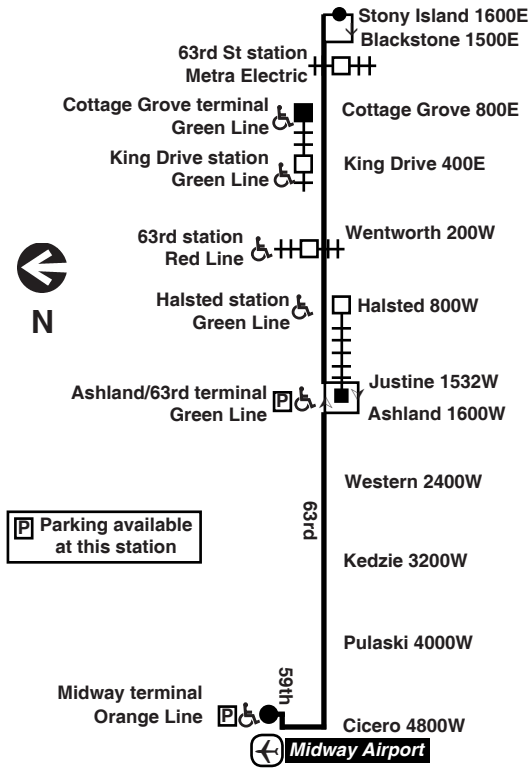

**Chicago Transit Authority**

**63** 

**63 63rd**

Effective September 3, 2017

 Parking available at this station

**N63 Night Owl Service**  
Stony Island to Midway Terminal

**Monday thru Friday**

**63 63rd**