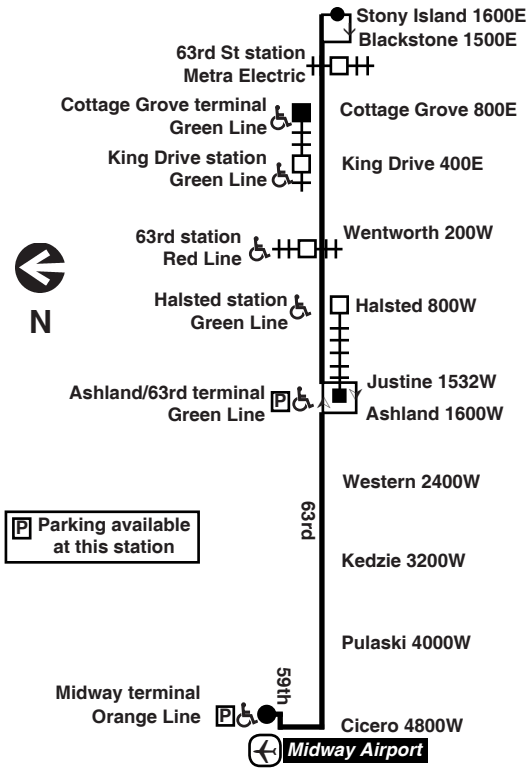

CTA Bike & Ride
Bicycle racks are available on the front exteriors of CTA buses. Bicycles can be placed on bicycle racks during normal hours of operation for each route. Racks accommodate two (2) bicycles at a time. Bicycles are also permitted on CTA trains during certain hours.

Please Stand Up
for Seniors and People with Disabilities
Federal law requires priority seating be designated for seniors and people with disabilities.

The schedules and other information in this timetable are subject to change. CTA does not assume responsibility for errors in timetables, nor for inconvenience or damage resulting from delayed trains or buses due to weather, traffic conditions, etc.

Supplementary service may be provided over portions of this route in addition to the trips shown. Please check destination signs and announcements when boarding buses.

CTA operating costs are funded in part through the Regional Transportation Authority, by the federal and state governments, and the City of Chicago and County of Cook.

For more information call the RTA Travel Information Center in Chicago: 312-836-7000. Open 6am until 7pm, Monday thru Saturday.

Para obtener mayor información, en Español, llame al Centro de Información: 312-836-7000.

Chicago Transit Authority

63

63 63rd

Effective March 31, 2019

Parking available at this station

N63 Night Owl Service
Stony Island to Midway Terminal

Monday thru Friday

63 63rd

Eastbound

Leave Midway Orange Line	63rd/Kedzie	63rd/Western	63rd/Ashland Green Line	63rd/Dan Ryan	63rd/Cottage Grove	Arr 63rd/Stony Island
3:00N	3:11am	3:16am	3:20am	3:28am	3:35am	3:39am
3:30N	3:41	3:46	3:50	3:58	4:05	4:10
4:00N	4:11	4:16	4:20	4:28	4:35	4:40
4:20	4:31	4:36	4:40	4:48	4:55	5:00
4:40	4:51	4:56	5:01	5:09	5:17	5:22
5:07	5:19	5:24	5:29	5:38	5:46	5:51
5:30	5:42	5:48	5:53	6:02	6:11	6:17
5:50	6:02	6:08	6:13	6:23	6:32	6:37
6:07	6:20	6:26	6:32	6:42	6:52	6:58
6:20	6:33	6:39	6:45	6:56	7:05	7:11
6:35	6:48	6:55	7:01	7:12	7:22	7:29
6:50	7:03	7:10	7:16	7:27	7:38	7:44

then every 10 to 12 minutes from Midway and every 5 to 7 minutes from 63rd/Kedzie to Stony Isl. until

7:24	7:39	7:46	7:53	8:05	8:16	8:23
7:38	7:52	7:59	8:06	8:18	8:29	8:36
7:52	8:07	8:14	8:21	8:33	8:44	8:51

then every 8 to 9 minutes from Midway to Stony Isl. until

8:33	8:47	8:54	9:00	9:11	9:21	9:28
8:51	9:05	9:12	9:17	9:29	9:38	9:44
9:00	9:14	9:21	9:27	9:38	9:48	9:54
9:10	9:24	9:31	9:36	9:48	9:57	10:03
9:30	9:44	9:51	9:56	10:08	10:17	10:23
9:40	9:54	10:01	10:06	10:18	10:27	10:33
9:50	10:04	10:11	10:16	10:28	10:37	10:43
10:09	10:23	10:30	10:35	10:47	10:56	11:02
10:27	10:41	10:48	10:53	11:05	11:14	11:20
10:36	10:50	10:57	11:03	11:14	11:24	11:30

then every 12 to 18 minutes from Midway and every 6 to 10 minutes from 63rd/Kedzie to Stony Isl. until

4:51pm	5:06pm	5:14pm	5:20pm	5:33pm	5:44pm	5:50pm
5:00	5:16	5:23	5:30	5:42	5:53	5:59
5:10	5:25	5:33	5:39	5:52	6:02	6:09
5:30	5:44	5:51	5:57	6:10	6:20	6:27
5:40	5:54	6:01	6:07	6:20	6:30	6:37
5:51	6:05	6:12	6:18	6:31	6:41	6:48
6:03	6:17	6:24	6:30	6:43	6:53	6:59
6:16	6:30	6:37	6:43	6:56	7:06	7:12

then every 14 to 16 minutes from Midway to Stony Isl. until

8:45	8:58	9:05	9:10	9:22	9:31	9:37
9:00	9:14	9:20	9:25	9:36	9:46	9:52
9:16	9:28	9:34	9:39	9:49	9:58	10:04
9:32	9:44	9:50	9:55	10:05	10:14	10:19

then every 16 to 20 minutes from Midway to Stony Island until

1:00N	1:12am	1:16am	1:20am	1:28am	1:36am	1:40am
1:30N	1:42	1:46	1:50	1:58	2:06	2:10
2:00N	2:12	2:16	2:20	2:28	2:36	2:40
2:30N	2:41	2:45	2:50	2:58	3:05	3:09

am light face pm bold face

Westbound

Lv 63rd/Stony Island	63rd/Cottage Grove	63rd/Dan Ryan	63rd/Ashland Green Line	63rd/Western	63rd/Kedzie	Arrive Midway Orange Line
3:15N	3:20am	3:28am	3:35am	3:40am	3:44am	3:56am
3:45N	3:50	3:58	4:05	4:10	4:14	4:26
4:14N	4:19	4:27	4:34	4:39	4:43	4:56
4:32	4:37	4:45	4:53	4:58	5:03	5:16
4:49	4:54	5:03	5:11	5:16	5:21	5:36
5:04	5:09	5:18	5:26	5:31	5:36	5:51
5:18	5:24	5:32	5:41	5:47	5:52	6:08
5:32	5:38	5:46	5:55	6:01	6:06	6:22
5:46	5:51	6:00	6:09	6:14	6:20	6:35
5:58	6:04	6:12	6:21	6:27	6:32	6:48
6:10	6:16	6:24	6:33	6:39	6:44	7:00
6:22	6:28	6:36	6:45	6:51	6:56	7:12
6:34	6:39	6:48	6:57	7:02	7:08	7:23
6:45	6:50	6:59	7:08	7:13	7:19	7:34
6:55	7:01	7:10	7:19	7:24	7:30	7:45
7:03	7:09	7:18	7:27	7:33	7:38	7:54
7:10	7:16	7:25	7:35	7:41	7:46	8:02