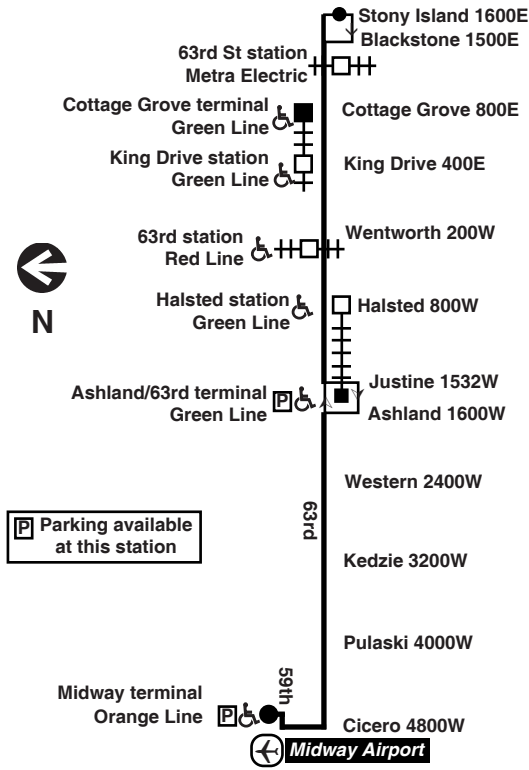

CTA Bike & Ride
Bicycle racks are available on the front exteriors of CTA buses. Bicycles can be placed on bicycle racks during normal hours of operation for each route. Racks accommodate two (2) bicycles at a time. Bicycles are also permitted on CTA trains during certain hours.

Please Stand Up
for Seniors and People with Disabilities
Federal law requires priority seating be designated for seniors and people with disabilities.

The schedules and other information in this timetable are subject to change. CTA does not assume responsibility for errors in timetables, nor for inconvenience or damage resulting from delayed trains or buses due to weather, traffic conditions, etc.

Supplementary service may be provided over portions of this route in addition to the trips shown. Please check destination signs and announcements when boarding buses.

CTA operating costs are funded in part through the Regional Transportation Authority, by the federal and state governments, and the City of Chicago and County of Cook.

For more information call the RTA Travel Information Center in Chicago: 312-836-7000. Open 6am until 7pm, Monday thru Saturday.

Para obtener mayor información, en Español, llame al Centro de Información: 312-836-7000.

Chicago Transit Authority

63
63rd

Effective December 20, 2020

N63 Night Owl Service
Stony Island to Midway Terminal

Monday thru Friday

63 63rd

Eastbound

Leave Midway Orange Line	63rd/Kedzie	63rd/Western	63rd/Ashland Green Line	63rd/Dan Ryan	63rd/Cottage Grove	Arr 63rd/Stony Island
3:00am	3:11am	3:16am	3:20am	3:28am	3:35am	3:39N
3:30	3:41	3:46	3:50	3:58	4:05	4:10N
4:00	4:11	4:16	4:20	4:28	4:35	4:40
4:20	4:31	4:36	4:40	4:48	4:55	5:00
4:40	4:51	4:56	5:01	5:09	5:17	5:22
5:07	5:19	5:24	5:29	5:38	5:46	5:51
5:30	5:42	5:48	5:53	6:02	6:11	6:17
5:50	6:02	6:08	6:13	6:23	6:32	6:37
6:07	6:20	6:26	6:32	6:42	6:52	6:58
6:20	6:33	6:39	6:45	6:56	7:05	7:11
6:24	6:37	6:43	6:49	7:01	7:11	7:17
6:35	6:48	6:55	7:01	7:12	7:22	7:29
6:58	7:03	7:10	7:16	7:27	7:38	7:44

then every 10 to 14 minutes from Midway and every 5 to 7 minutes from 63rd/Kedzie to Stony Isl. until

7:38	7:52	7:59	8:06	8:18	8:29	8:36
7:45	7:59	8:06	8:13	8:25	8:36	8:43
8:00	8:14	8:21	8:28	8:40	8:51	8:58
8:08	8:22	8:29	8:36	8:48	8:59	9:06
8:16	8:30	8:37	8:44	8:56	9:06	9:13
8:24	8:39	8:46	8:52	9:04	9:15	9:21
8:41	8:55	9:02	9:08	9:20	9:30	9:36
8:50	9:04	9:11	9:17	9:28	9:38	9:44
8:58	9:12	9:19	9:25	9:36	9:46	9:52
9:15	9:29	9:36	9:42	9:53	10:03	10:09
9:24	9:38	9:45	9:50	10:02	10:11	10:17

then every 13 to 16 minutes from Midway and every 6 to 8 minutes from 63rd/Kedzie to Stony Isl. until

3:53pm	4:10pm	4:18pm	4:25pm	4:38pm	4:50pm	4:57pm
4:18	4:26	4:33	4:46	4:57	5:04	5:04
4:09	4:25	4:32	4:39	4:52	5:03	5:10
4:17	4:33	4:40	4:47	5:00	5:11	5:18
4:33	4:41	4:48	4:55	5:08	5:19	5:26
4:42	4:49	4:56	5:03	5:15	5:26	5:33
5:00	5:06	5:14	5:20	5:33	5:44	5:50
5:10	5:16	5:23	5:30	5:42	5:53	5:59
5:20	5:25	5:33	5:39	5:52	6:02	6:09
5:30	5:35	5:43	5:49	6:02	6:12	6:19
5:50	5:54	6:01	6:07	6:20	6:30	6:37
5:50	6:04	6:11	6:17	6:30	6:40	6:47

then every 12 to 16 minutes from Midway to Stony Isl. until

10:20	10:32	10:38	10:43	10:52	11:01	11:07
10:40	10:52	10:58	11:03	11:12	11:21	11:27
11:00	11:12	11:18	11:23	11:32	11:41	11:47
11:20	11:32	11:38	11:43	11:52	12:01am	12:07am
11:40	11:52	11:57	12:01am	12:10am	12:18	12:23
12:00am	12:12am	12:16am	12:21	12:29	12:36	12:41
12:20	12:32	12:36	12:41	12:49	12:56	1:01
12:40	12:52	12:56	1:01	1:09	1:16	1:21
1:00N	1:12	1:16	1:20	1:28	1:36	1:40
1:30N	1:42	1:46	1:50	1:58	2:06	2:10
2:00N	2:12	2:16	2:20	2:28	2:36	2:40
2:30N	2:41	2:45	2:50	2:58	3:05	3:09

am light face pm bold face

Westbound

Lv Stony Island	63rd/Cottage Grove	63rd/Dan Ryan	63rd/Ashland Green Line	63rd/Western	63rd/Kedzie	Arrive Midway Orange Line
3:15N	3:20am	3:28am	3:35am	3:40am	3:44am	3:56am
3:45N	3:50	3:58	4:05	4:10	4:14	4:26
4:14	4:19	4:27	4:34	4:39	4:43	4:56
4:32	4:37	4:45	4:53	4:58	5:03	5:16
4:49	4:54	5:03	5:11	5:16	5:21	5:36
5:04	5:09	5:18	5:26	5:31	5:36	5:51
5:18	5:24	5:32	5:41	5:47	5:52	6:08
5:32	5:38	5:46	5:55	6:01	6:06	6:22
5:46	5:51	6:00	6:09	6:14	6:20	6:35
5:58	6:04	6:12	6:21	6:27	6:32	6:48
6:10	6:16	6:24	6:33	6:39	6:44	7:00
6:22	6:28	6:36	6:45	6:51	6:56	7:12
6:34	6:39	6:48	6:57	7:02	7:08	7:23
6:45	6:50	6:59	7:08	7:13	7:19	7:34
6:55	7:01	7:10	7:19	7:24	7:30	7:45
7:03	7:09	7:18	7:27	7:33	7:38	7:54
7:10	7:16	7:25	7:35	7:41	7:46	8:02