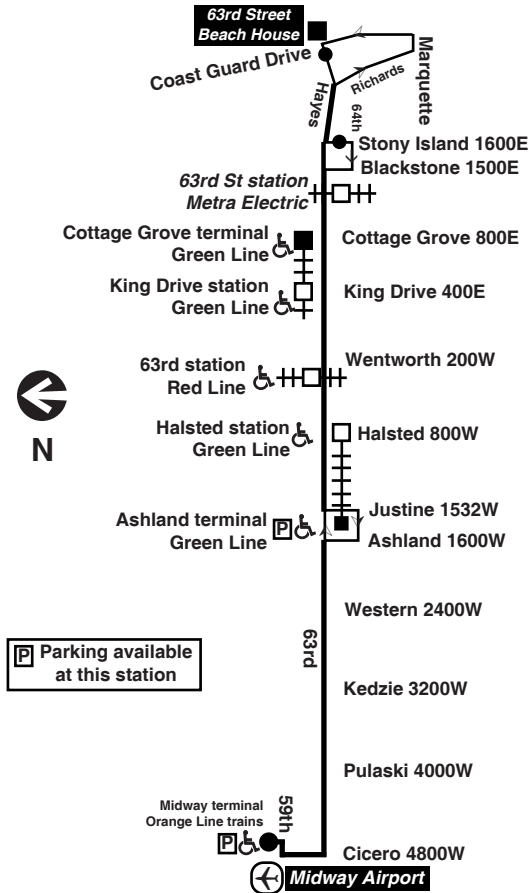

transitchicago.com

Chicago Transit Authority

63 

63 63rd

Effective June 12, 2022

Summer service to 63rd Street Beach

 Parking available at this station

N63 Night Owl Service
Stony Island to Midway Terminal