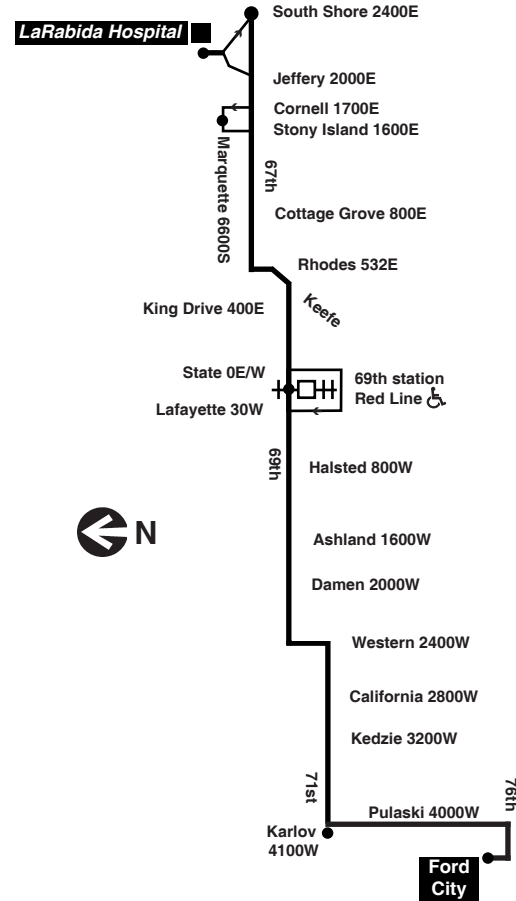

- #6 Jackson Park Express between 67th/Stony Island and 79th/South Shore
- #15 Jeffery Local between 67th/Jeffery and 75th/Jeffery
- #67 67th/69th/71st between 69th/Dan Ryan and 67th/Jeffery
- #71 71st/South Shore from 75th/South Shore to 92nd/Commercial
- #75 74th/75th between 75th/Jeffery and 75th/South Shore
- #95 95th between 92nd/Commercial and 95th Terminal

The night route compliments the regular routes to provide 24 hour round the clock service over the above route portions. The N5 Night Bus also connects with Red Line trains.

The schedules and other information in this timetable are subject to change. CTA does not assume responsibility for errors in timetables, nor for inconvenience or damage resulting from delayed trains or buses due to weather, traffic conditions, etc.

Supplementary service may be provided over portions of this route in addition to the trips shown. Please check destination signs and announcements when boarding buses.

CTA operating costs are funded in part through the Regional Transportation Authority, by the federal and state governments, and the City of Chicago and County of Cook

For more information call the RTA Travel Information Center in Chicago: 312-836-7000. Open 5 a.m. until 1 a.m. every day.

Para obtener mayor información, en Español, llame al Centro de Información: 312-836-7000.

Chicago Transit Authority

67

67th/69th/71st

Effective September 3, 2017

Monday thru Friday

67 67th/69th/71st

Eastbound

Leave Ford City	Leave 69th/Western	69th/Ashland	69th/Dan Ryan	Marquette/Cornell	LaRabida Hospital	Arr 67th/South Shore
----	4:40am	4:45am	4:54am	----	----	5:11am
----	----	4:55	5:04	----	----	----
4:50K	5:00	5:05	5:14	----	----	5:31
5:02	5:15	5:20	5:29	----	----	5:46
----	5:29	5:34	5:43	----	5:59am	6:01
5:29	5:42	5:47	5:56	----	----	6:13
----	5:54	5:59	6:08	----	----	6:25
5:52	6:05	6:10	6:19	----	6:35	6:37
----	----	6:20	6:30	----	----	6:47
6:20	6:34	6:39	6:50	----	6:57	6:59
----	----	6:47	6:58	----	----	7:07
6:41	6:49	6:54	7:05	7:19am	----	7:16
----	6:56	7:01	7:13	7:30	7:33	7:33
----	7:10	7:15	7:27	7:33	7:33	7:44
7:05K	7:16	7:21	7:33	7:47	7:59	8:01
7:07	7:23	7:28	7:40	8:01	8:01	8:01
7:20	7:29	7:35	7:47	8:16	8:16	8:14
7:33	7:43	7:49	8:02	8:16	8:27	8:30
7:46	7:56	8:02	8:15	8:29	8:29	8:30
8:01	8:11	8:16	8:29	8:44	8:44	8:40
8:18	8:26	8:32	8:45	8:59	8:59	8:58
8:35	8:35	8:40	8:53	9:16	9:16	9:12
8:35	8:43	8:48	9:01	9:28	9:28	9:31
8:43	8:51	8:57	9:10	9:28	9:28	9:37
8:43	9:00	9:05	9:18	9:37	9:37	9:37

then every 9 to 20 minutes from Ford City, every 9 to 10 from 69th/Western, and every 30 to 34 minutes to LaRabida Hospital until

10:42	10:58	11:04	11:16	11:33	11:35
----	11:08	11:14	11:26	11:43	11:43
11:02	11:18	11:24	11:36	11:53	11:53
11:12	11:28	11:34	11:46	12:03pm	12:05pm

then every 9 to 20 minutes from Ford City, 6 to 11 minutes from 69th/Western, and every 24 to 35 minutes to LaRabida Hospital until

5:32pm	5:49pm	5:55pm	6:08pm	6:28	6:31
5:42	5:59	6:05	6:18	6:37	6:38
6:02	6:18	6:24	6:37	6:57	6:47
6:12	6:28	6:34	6:46	7:06	7:00
6:23	6:39	6:45	6:57	7:17	7:17
6:35	6:50	6:56	7:08	7:27	7:30
6:48	7:03	7:08	7:20	7:39	7:39
7:02	7:17	7:22	7:34	7:53	7:56
7:17	7:31	7:36	7:48	8:07	8:07
7:32	7:46	7:51	8:03	8:21	8:21
7:47	8:00	8:05	8:17	8:35	8:37
8:02	8:15	8:20	8:32	8:46	8:50
8:18	8:31	8:36	8:48	9:06	9:08
8:34	8:47	8:52	9:04	9:22	9:24
8:51	9:04	9:09	9:21	9:39	9:39
8:55	9:08	9:13	9:25	9:43	9:43
9:08	9:21	9:26	9:38	9:56	9:58
9:26	9:39	9:44	9:56	10:14	10:14
9:44	9:57	10:02	10:13	10:31	10:33
10:03	10:16	10:21	10:32	10:50	10:50
10:22	10:35	10:40	10:51	11:09	11:11
10:42	10:55	11:00	11:11	11:29	11:29
10:58	11:11	11:16	11:27	11:45	11:45
11:02	11:15	11:19	11:30	11:48	11:48
11:22	11:34	11:38	11:48	12:05am	12:05am
11:30	11:43	11:47	11:58	12:13am	12:13am
11:42	11:54	11:58	12:08am	12:21am	12:21am
12:02K	12:12am	12:16am	12:28am	12:36am	12:36am
12:02	12:14	12:18	12:28	12:43am	12:43am
12:25K	12:34	12:38	12:48	12:56am	12:56am
12:45K	12:54	12:58	1:08	1:21am	1:21am
1:05K	1:13	1:18	1:28	1:41am	1:41am
----	1:33	1:38	1:48	2:01am	2:01am
----	1:53	1:58	2:08	2:21am	2:21am

Westbound