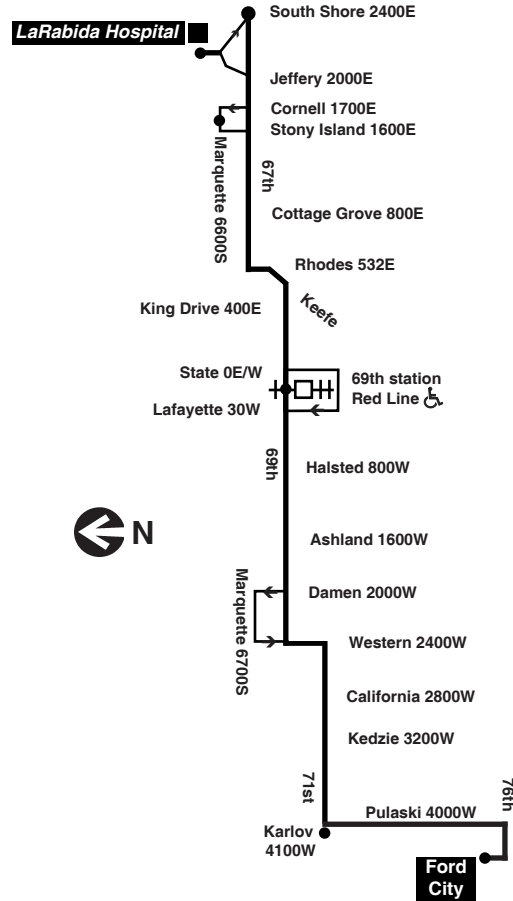

- #6 Jackson Park Express between 67th/Stony Island and 79th/South Shore
- #15 Jeffery Local between 67th/Jeffery and 75th/Jeffery
- #67 67th/69th/71st between 69th/Dan Ryan and 67th/Jeffery
- #71 71st/South Shore from 75th/South Shore to 92nd/Commercial
- #75 74th/75th between 75th/Jeffery and 75th/South Shore
- #95 95th between 92nd/Commercial and 95th Terminal

The night route compliments the regular routes to provide 24 hour round the clock service over the above route portions. The N5 Night Bus also connects with Red Line trains.

The schedules and other information in this timetable are subject to change. CTA does not assume responsibility for errors in timetables, nor for inconvenience or damage resulting from delayed trains or buses due to weather, traffic conditions, etc.

Supplementary service may be provided over portions of this route in addition to the trips shown. Please check destination signs and announcements when boarding buses.

CTA operating costs are funded in part through the Regional Transportation Authority, by the federal and state governments, and the City of Chicago and County of Cook

For more information call the RTA Travel Information Center in Chicago: 312-836-7000. Open 6am until 7am, Monday thru Saturday.

Para obtener mayor información, en Español, llame al Centro de Información: 312-836-7000.

Chicago Transit Authority

67

67th/69th/71st

Effective December 16, 2018

Monday thru Friday

67 67th/69th/71st

Eastbound

Leave Ford City	Leave 69th/Western	69th/Ashland	69th/Dan Ryan	Marquette/Cornell	La Rabida Hospital	Arr 67th/South Shore
----	4:40am	4:45am	4:54am	----	----	5:11am
----	----	4:55	5:04	----	----	----
4:50K	5:00	5:05	5:14	----	----	5:31
5:02	5:15	5:20	5:29	----	----	5:46
----	5:29	5:34	5:43	----	5:59am	6:01
5:29	5:42	5:47	5:56	----	----	6:13
----	5:54	5:59	6:08	----	----	6:25
5:52	6:05	6:10	6:19	----	6:35	6:37
----	----	6:20	6:30	----	----	6:47
6:20	6:34	6:39	6:50	----	6:57	6:59
----	----	6:47	6:58	----	----	7:07
----	6:49	6:54	7:05	7:19am	----	7:16
6:41	6:56	7:01	7:13	7:30	7:30	7:33
----	----	7:08	7:19	7:33	----	7:44
----	7:10	7:15	7:27	----	----	7:44
----	7:16	7:21	7:33	7:47	----	7:59
7:07	7:23	7:28	7:40	7:59	8:01	8:01
----	7:29	7:35	7:47	8:01	----	8:14
7:20	7:37	7:42	7:55	8:16	8:27	8:30
----	7:43	7:49	8:02	8:29	----	8:40
7:33	7:50	7:55	8:08	8:44	8:56	8:58
----	7:56	8:02	8:15	8:59	----	9:12
7:46	8:03	8:09	8:22	----	----	9:12
----	8:11	8:16	8:29	----	----	9:31
8:01	8:18	8:24	8:37	----	----	9:37
----	8:26	8:32	8:45	----	----	----
8:18	8:35	8:40	8:53	----	----	----
----	8:43	8:48	9:01	----	----	----
8:35	8:51	8:57	9:10	9:28	9:31	9:31
8:43	9:00	9:05	9:18	----	----	9:37

then every 10 to 20 minutes from Ford City, every 9 to 10 from 69th/Western, and every 30 to 34 minutes to La Rabida Hospital until

11:02	11:18	11:24	11:36	----	11:53
11:12	11:28	11:34	11:46	12:03pm	12:05pm
----	11:38	11:44	11:56	----	12:13
11:32	11:49	11:54	12:07pm	----	12:25
----	11:59	12:04pm	12:17	12:35	12:37

then every 9 to 20 minutes from Ford City, 6 to 10 minutes from 69th/Western, and every 23 to 35 minutes to La Rabida Hospital until

5:42pm	5:59pm	6:05	6:18	----	6:38
5:52	6:08	6:14	6:27	6:57	6:47
----	6:18	6:24	6:37	----	7:00
6:12	6:28	6:34	6:46	7:27	7:06
6:23	6:39	6:45	6:57	----	7:17
6:35	6:50	6:56	7:08	7:27	7:30
6:48	7:03	7:08	7:20	----	7:39
7:02	7:17	7:22	7:34	7:53	7:56
7:17	7:31	7:36	7:48	----	8:07
7:32	7:46	7:51	8:03	8:35	8:21
7:47	8:00	8:05	8:17	----	8:37
8:02	8:15	8:20	8:32	----	8:50
8:18	8:31	8:36	8:48	9:06	9:08
8:34	8:47	8:52	9:04	9:22	9:24
8:51	9:04	9:09	9:21	----	9:39
9:08	9:21	9:26	9:38	9:56	9:58
9:26	9:39	9:44	9:56	----	10:14
9:44	9:57	10:02	10:13	10:31	10:33
10:03	10:16	10:21	10:32	----	10:50
10:22	10:35	10:40	10:51	11:09	11:11
10:42	10:55	11:00	11:11	----	11:29
10:58	11:11	11:16	----	----	----
11:02	11:15	11:19	11:30	----	11:48
11:13	11:26	11:31	----	----	----
11:22	11:34	11:38	11:48	----	12:05am
11:42	11:54	11:58	12:08am	----	----
12:02K	12:12am	12:16am	----	----	----
12:02	12:14	12:18	12:28	----	----
12:25K	12:34	12:38	12:48	----	----
12:45K	12:54	12:58	1:08	----	----
1:05K	1:13	1:18	1:28	----	----
----	1:33	1:38	1:48	----	----
----	1:53	1:58	2:08	----	----

Westbound