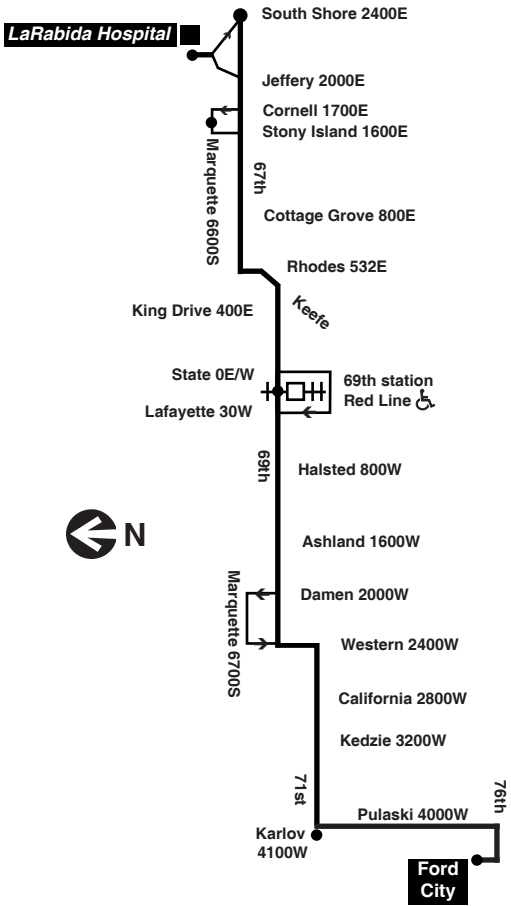

- #6 Jackson Park Express between 67th/Stony Island and 79th/South Shore
- #15 Jeffery Local between 67th/Jeffery and 75th/Jeffery
- #67 67th/69th/71st between 69th/Dan Ryan and 67th/Jeffery
- #71 71st/South Shore from 75th/South Shore to 92nd/Commercial
- #75 74th/75th between 75th/Jeffery and 75th/South Shore
- #95 95th between 92nd/Commercial and 95th/Dan Ryan Terminal

The night route compliments the regular routes to provide 24 hour round the clock service over the above route portions. The N5 Night Bus also connects with Red Line trains.

The schedules and other information in this timetable are subject to change. CTA does not assume responsibility for errors in timetables, nor for inconvenience or damage resulting from delayed trains or buses due to weather, traffic conditions, etc.

Supplementary service may be provided over portions of this route in addition to the trips shown. Please check destination signs and announcements when boarding buses.

CTA operating costs are funded in part through the Regional Transportation Authority, by the federal and state governments, and the City of Chicago and County of Cook

For more information call the RTA Travel Information Center in Chicago: 312-836-7000. Open 6am until pm, Monday thru Saturday.

Para obtener mayor información, en Español, llame al Centro de Información: 312-836-7000.

Chicago Transit Authority

67

67th/69th/71st
Effective June 12, 2022

Monday thru Friday **67 67th/69th/71st**

Eastbound

Leave Ford City	Leave 69th/Western	69th/Ashland	69th/Dan Ryan	Marquette/Cornell	LaRabida Hospital	Arr 67th/South Shore
-----	4:40am	4:45am	4:54am	-----	-----	5:11am
-----	-----	4:55	5:04	-----	-----	-----
4:50K	5:00	5:05	5:14	-----	-----	5:31
5:02	5:15	5:20	5:29	-----	-----	5:46
-----	5:29	5:34	5:43	-----	5:59am	6:01
5:29	5:42	5:47	5:56	-----	-----	6:13
-----	5:54	5:59	6:08	-----	-----	6:25
5:52	6:05	6:10	6:19	-----	6:35	6:37
-----	6:16	6:20	6:30	-----	-----	6:47
6:11	6:26	6:30	6:41	-----	6:57	6:59
-----	-----	6:40	6:50	-----	-----	7:08
-----	6:44	6:49	7:00	-----	-----	7:17
6:36	6:51	6:56	7:07	-----	-----	7:25
-----	-----	7:04	7:15	-----	7:33	7:35
-----	7:06	7:11	7:22	7:36am	-----	-----
6:57	7:13	7:18	7:30	-----	-----	7:48
-----	7:20	7:25	7:37	7:51	-----	-----
7:11	7:27	7:33	7:45	-----	8:03	8:06
-----	7:35	7:40	7:53	8:07	-----	-----
7:25	7:42	7:48	8:01	-----	-----	8:19
-----	7:49	7:55	8:08	8:22	-----	-----
7:39	7:56	8:02	8:15	-----	8:34	8:36
-----	8:03	8:09	8:22	8:36	-----	-----
7:54	8:11	8:16	8:29	-----	-----	8:48
-----	8:18	8:24	8:37	8:51	-----	-----
8:09	8:26	8:32	8:45	-----	9:04	9:06
-----	8:34	8:40	8:53	9:07	-----	-----
8:26	8:43	8:48	9:01	-----	-----	9:20
-----	8:51	8:56	9:09	9:24	-----	-----
8:43	9:00	9:05	9:18	-----	9:37	9:39
-----	9:09	9:14	9:26	9:39	-----	-----
9:02	9:18	9:23	9:35	-----	-----	9:53
9:12	9:28	9:33	9:45	-----	10:02	10:05
-----	9:38	9:43	9:55	-----	-----	10:12
9:32	9:48	9:53	10:05	-----	-----	10:22
9:42	9:58	10:03	10:15	-----	10:32	10:35
-----	10:08	10:13	10:25	-----	-----	10:42
10:02	10:18	10:23	10:35	-----	-----	10:52

then every 10 to 20 minutes from Ford City, every 7 to 10 minutes from 69th/Western, and every 26 to 35 minutes to LaRabida Hospital until

-----	5:59pm	6:05pm	6:18pm	-----	6:38pm
5:52pm	6:08	6:14	6:27	-----	6:47
6:02	6:18	6:24	6:37	-----	6:57pm
-----	6:28	6:34	6:46	-----	7:06
6:22	6:38	6:44	6:56	-----	7:16
6:34	6:49	6:55	7:07	-----	7:26
6:48	7:03	7:08	7:20	-----	7:39
7:02	7:17	7:22	7:34	-----	7:53
7:17	7:31	7:36	7:48	-----	8:07
7:32	7:46	7:51	8:03	-----	8:21
7:47	8:00	8:05	8:17	-----	8:35
8:02	8:15	8:20	8:32	-----	8:50
8:18	8:31	8:36	8:48	-----	9:06
8:34	8:47	8:52	9:04	-----	9:22
8:51	9:04	9:09	9:21	-----	9:39
9:08	9:21	9:26	9:38	-----	9:56
9:26	9:39	9:44	9:56	-----	10:14
9:44	9:57	10:02	10:13	-----	10:31
10:03	10:16	10:21	10:32	-----	10:50
10:22	10:35	10:40	10:51	-----	11:09
10:42	10:55	11:00	11:11	-----	11:29
10:58	11:11	11:16	-----	-----	-----
11:02	11:15	11:19	11:30	-----	11:48
11:13	11:26	11:31	-----	-----	-----
11:22	11:34	11:38	11:48	-----	12:05am
11:42	11:54	11:58	12:08am	-----	-----
12:02K	12:12am	12:16am	-----	-----	-----
12:02	12:14	12:18	12:28	-----	-----
12:25K	12:34	12:38	12:48	-----	-----
12:45K	12:54	12:58	1:08	-----	-----
1:05K	1:13	1:18	1:28	-----	-----
-----	1:33	1:38	1:48	-----	-----
-----	1:53	1:58	2:08	-----	-----

Westbound