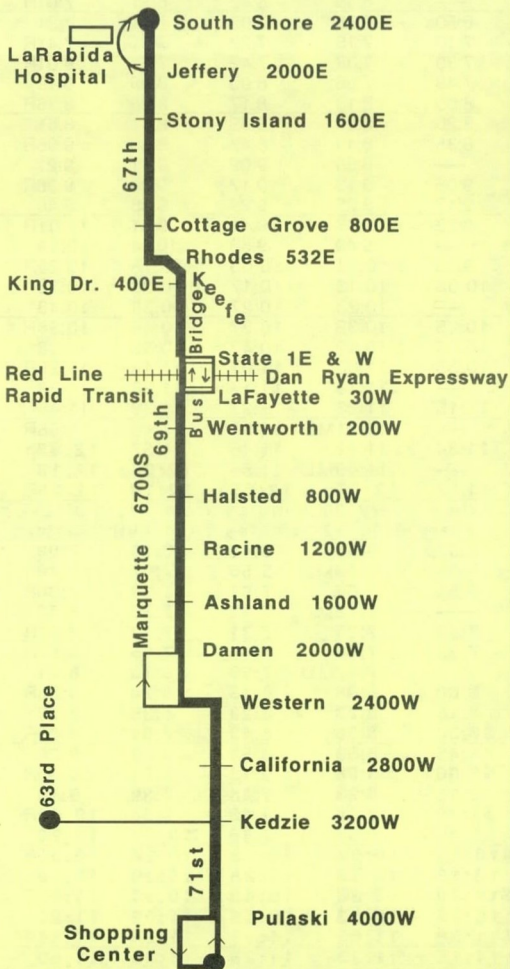

Effective August 24, 1997

67 67th-69th-71st