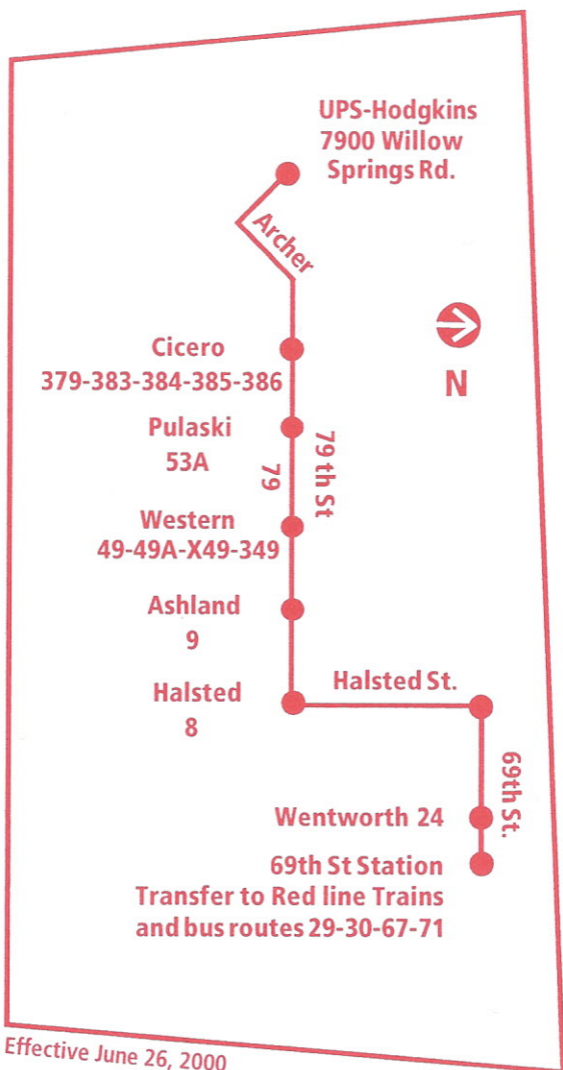

## 69TH-UPS EXPRESS

Effective June 26, 2000

## Monday thru Friday

### Westbound from 69th Red Line Station

Lv. 69th/ Red Line	79th/ Halsted	79th/ Ashland	79th/ Western	79th/ Pulaski	Arrive U.P.S.
2:31 am *	2:40	2:45	2:49 am	2:56	3:21
2:31 am *	2:40	2:45	2:49 am	2:56	3:21
8:20 am	8:29	8:34	8:38 am	8:45	9:10
8:25 am	8:34	8:39	8:43 am	8:50	9:15
<b>3:50 pm</b>	<b>4:00</b>	<b>4:07</b>	<b>4:11 pm</b>	<b>4:18</b>	<b>4:44</b>
<b>9:00 pm</b>	<b>9:09</b>	<b>9:14</b>	<b>9:18 pm</b>	<b>9:25</b>	<b>9:50</b>

\* This trip operates Tuesday through Saturday only.

Limited stop service. Buses pick up at:  
 69th-Red Line Station  
 69th-Wentworth (Kennedy-King College)  
 69th-Halsted (Southwest corner)  
 79th-Halsted  
 79th-Ashland  
 79th-Western  
 79th-Pulaski  
 79th-Cicero  
 UPS-7900 Willow Springs Road