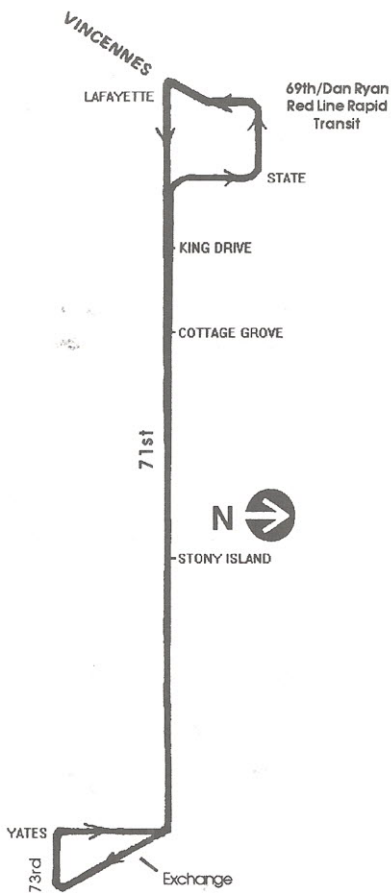

Effective September 16, 1994

71 71st

For more information call the RTA
Travel Information Center in
Chicago or suburbs 836-7000

Open every day of the year from 5AM until 1AM next day

Monday thru Friday

Eastbound

Leave 69th Rapid Transit	71st/ Cottage Grove	71st/ Stony Island	Arrive 73rd/ Exchange
4:36a	4:42a	4:46a	4:52a
4:51	4:57	5:01	5:07
5:06	5:12	5:16	5:22
5:18	5:24	5:28	5:34
5:30	5:36	5:40	5:46
5:40	5:46	5:50	5:56
5:50	5:56	6:00	6:06
6:00	6:06	6:10	6:16
then every 8 to 10 minutes until			
9:08	9:15	9:19	9:27
then every 10 minutes until			
12:28p	12:35p	12:39p	12:47p
12:39	12:46	12:50	12:58
12:50	12:57	1:01	1:09
1:01	1:08	1:12	1:20
1:11	1:18	1:23	1:31
1:22	1:29	1:33	1:41
1:32	1:39	1:44	1:52
1:42	1:49	1:54	2:02
1:52	1:59	2:04	2:12
2:01	2:09	2:15	2:23
then every 10 minutes until			
3:41	3:49	3:55	4:03
3:50	3:58	6:04	6:12
then every 8 to 10 minutes until			
6:22	6:30	6:36	6:46
6:31	6:39	6:45	6:55
then every 8 to 10 minutes until			
7:31	7:39	7:44	7:52
7:42	7:50	7:55	8:03
7:54	8:02	8:07	8:15
8:06	8:14	8:19	8:27
8:18	8:26	8:31	8:39
8:30	8:38	8:43	8:51
8:42	8:50	8:55	9:03
8:54	9:02	9:07	9:15
9:06	9:14	9:19	9:27
9:18	9:26	9:31	9:39
9:31	9:38	9:43	9:51
9:45	9:52	9:56	10:04
10:00	10:07	10:11	10:19
10:15	10:22	10:26	10:34
10:30	10:37	10:41	10:49
10:45	10:52	10:56	11:04
11:00	11:07	11:11	10:19
11:15	11:22	11:26	11:34
11:30	11:37	11:41	11:49
11:45	11:52	11:56	12:04a
12:00m	12:07a	12:11a	12:19
12:20a	12:27	12:31	12:39
12:40	12:47	12:51	12:59
1:10	1:17	1:21	1:29