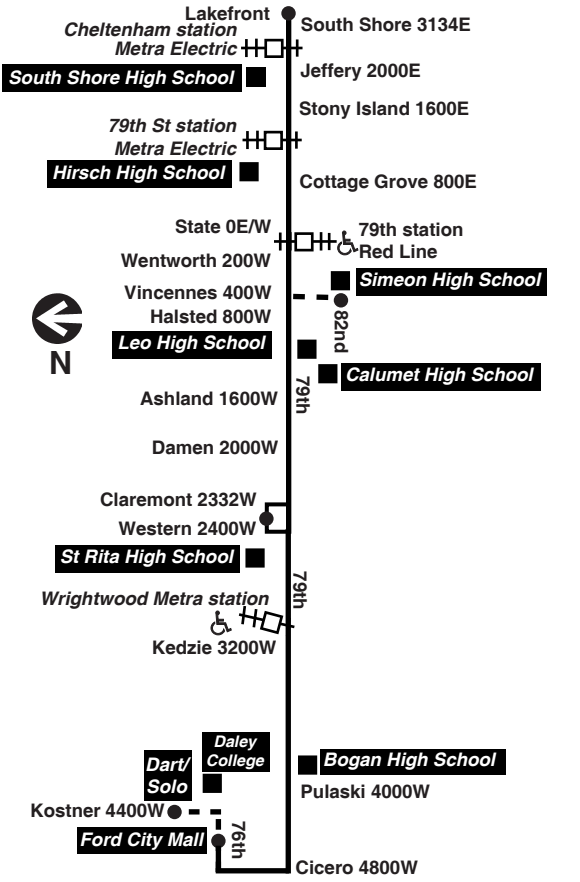

Supplementary service may be provided over portions of this route in addition to the trips shown. Please check destination signs and announcements when boarding buses.

For more information call the RTA Travel Information Center in Chicago: 312-836-7000. Open 5 a.m. until 1 a.m. every day.

Para obtener mayor información, en Español, llame al Centro de Información: 1-312-836-7000.

79 service from Simeon and Bogan High Schools
School days only, September through June

Westbound

82nd/ Vincennes	79th/ Ashland	79th/ Western	79th/ Pulaski	Arr Ford City
2:35U 3:38M	2:47pm 3:51	2:54pm 3:58	3:06pm 4:11	3:14pm 4:20

Eastbound

79th/ Pulaski	79th/ Western	82nd/ Vincennes	79th/ Red Line	Cottage Grove	79th/ Jeffery	Arr 79th/ Lakefront
-----	-----	2:30U	2:37pm	2:46pm	2:57pm	3:07pm
-----	-----	2:40U	2:47	2:56	3:07	3:17
-----	-----	3:33M	3:40	3:50	4:01	4:11
-----	-----	3:43M	3:50	4:00	4:11	4:21
3:32U	3:45pm	-----	4:11	-----	-----	-----
3:34U	3:48	-----	4:13	-----	-----	-----
3:42U	3:55	-----	4:21	-----	-----	-----
3:52M	4:05	-----	4:31	-----	-----	-----
4:02M	4:15	-----	4:41	-----	-----	-----
4:43M	4:57	-----	5:22	-----	-----	-----

M - Trip runs on Monday thru Friday except Tuesday
U - Trip runs on Tuesday only

Chicago Transit Authority

79th

Effective March 27, 2016

Additional service may be provided on school days, September through June

Monday thru Friday **79 79th**

Eastbound

Leave Ford City*	79th/ Pulaski	Leave 79th/ Western	79th/ Ashland	79th Red Line	79th/ Jeffery	Arrive 79th/ Lakefront
-----	-----	3:00N	3:05am	3:16am	3:27am	3:34am
-----	-----	3:30N	3:35	3:46	3:57	4:04
-----	-----	-----	4:04W	4:06	4:17	4:24
-----	-----	4:00	4:05	4:16	4:27	4:34
-----	-----	-----	4:29W	4:31	4:42	4:49
-----	-----	-----	4:39W	4:41	4:52	4:59
-----	-----	4:30	4:35	4:46	4:57	5:04
-----	-----	4:45	4:50	5:01	5:12	5:19
-----	-----	-----	5:07W	5:09	5:20	5:27
-----	-----	5:00	5:05	5:16	5:27	5:34
-----	-----	-----	5:20W	5:22	5:33	5:40
-----	-----	5:12	5:17	5:28	5:39	5:46
-----	-----	5:24	5:29	5:40	5:52	5:59
-----	-----	-----	5:42W	5:44	5:56	6:04
5:20am	5:26am	5:36	5:41	5:54	6:07	6:14
-----	-----	5:46	5:52	6:05	6:18	6:26
5:39	5:45	5:56	6:02	6:15	6:28	6:36

then every 8 to 19 minutes from Ford City and every 4 to 10 minutes from Western until

7:24	7:32	7:45	7:52	8:07	8:25	8:34
7:29	7:37	7:50	7:57	8:12	8:31	8:39
-----	-----	7:55	8:02	8:17	8:36	8:45
7:39	7:47	8:00	8:07	8:22	8:41	8:50
-----	-----	8:05	8:12	8:27	8:46	8:55
7:49	7:57	8:10	8:17	8:32	8:51	9:00
7:54	8:02	8:15	8:22	8:37	8:56	9:05
-----	-----	8:20	8:28	8:43	9:02	9:10
8:05	8:13	8:26	8:33	8:48	9:07	9:16
-----	-----	8:31	8:39	8:54	9:13	9:21
8:16	8:24	8:37	8:44	8:59	9:18	9:27

then every 5 to 7 minutes from Ford City until

8:59	9:06	9:17	9:24	9:39	9:58	10:07
-----	-----	9:24	9:31	9:46	10:05	10:14
9:13	9:20	9:31	9:38	9:53	10:12	10:21
9:20	9:27	9:38	9:45	10:00	10:19	10:28
9:27	9:34	9:45	9:52	10:07	10:26	10:35
9:34	9:41	9:52	9:59	10:14	10:33	10:42
-----	-----	9:59	10:06	10:21	10:40	10:49
9:48	9:55	10:06	10:13	10:28	10:47	10:56
9:55	10:02	10:13	10:20	10:35	10:54	11:03

then every 12 to 15 minutes from Ford City and every 6 to 8 minutes from Western until

1:43pm	1:51pm	2:04pm	2:12pm	2:28pm	2:49pm	2:58pm
1:49	1:57	2:10	2:18	2:34	2:55	3:04
-----	-----	2:16	2:24	2:40	3:01	3:10
2:01	2:09	2:22	2:30	2:46	3:07	3:16

then every 3 to 12 minutes from Ford City and every 3 to 6 minutes from Western until

4:04	4:13	4:27	4:35	4:52	5:13	5:23
4:12	4:21	4:35	4:43	5:00	5:21	5:31
4:16	4:25	4:39	4:47	5:04	5:25	5:35

then every 5 to 12 minutes from Ford City and every 4 to 6 minutes from Western until

6:22	6:31	6:44	6:51	7:07	7:26	7:36
-----	-----	6:50	6:58	7:13	7:33	7:42
6:35	6:44	6:57	7:04	7:20	7:39	7:49
6:42	6:51	7:03	7:10	7:26	7:45	7:54

then every 7 to 15 minutes from Ford City and every 3 to 8 minutes from Western until

7:56	8:04	8:15	8:22	8:37	8:55	9:04
-----	-----	8:23	8:30	8:45	9:03	9:12
8:12	8:20	8:30	8:37	8:52	9:10	9:20

then every 8 to 12 minutes from Ford City until

1:00am	1:05am	1:14	1:19am	1:30am	1:42am	1:49am
-----	-----	1:30	1:35	1:46	1:57	2:04
1:30	1:35	1:44	1:49	2:00	2:12	2:19
-----	-----	2:00	2:05	2:16	2:27	2:34
2:00	2:05	2:14	2:19	2:30	2:42	2:49
-----	-----	2:25	2:30	2:41	-----	-----
-----	-----	2:30N	2:35	2:46	2:57	3:04

N - N79 Night Bus
am light face pm bold face

Westbound