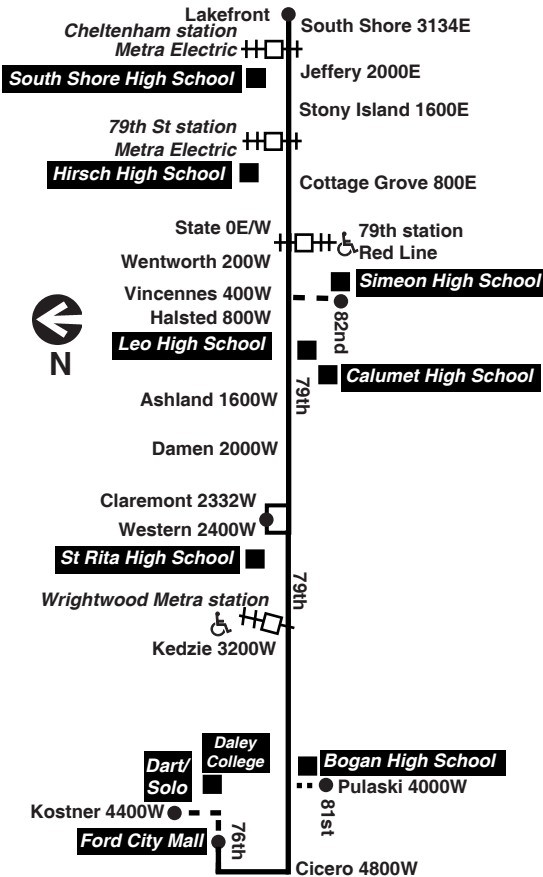

Sundays/Holidays: Trips leave Dart/Solo every 12 to 15 minutes between 6:18am - 7:27am and every 8 minutes between 6:37pm - 7:33pm. Also trips at 11:02pm and 11:12pm.

Please Stand Up **for Seniors and People with Disabilities**
Federal law requires priority seating be designated for seniors and people with disabilities.

Supplementary service may be provided over portions of this route in addition to the trips shown. Please check destination signs and announcements when boarding buses.

For more information call the RTA Travel Information Center in Chicago: 312-836-7000. Open 6am until 7pm, Monday thru Saturday.

Para obtener mayor información, en Español, llame al Centro de Información: 1-312-836-7000.

79 79th service from Simeon High School
School days only, September through June

Lv 82nd/Vincennes	79th/Halsted	79th/Ashland	79th/Western	79th/Pulaski	Arr Ford City
2:35U	2:39pm	2:46pm	2:53pm	3:05pm	3:12pm
3:38M	3:42	3:50	3:57	4:11	4:18

Lv 82nd/Vincennes	79th/Red Line	Cottage Grove	79th/Jeffery	Arr 79th/Lakefront
2:30U	2:36pm	2:44pm	2:55pm	3:05pm
2:40U	2:46	2:54	3:05	3:15
3:33M	3:39	3:48	4:00	4:10
3:43M	3:49	3:59	4:10	4:20

M - Trip runs Monday thru Friday except Tuesday
U - Trip runs Tuesday only

Chicago Transit Authority

79th

Effective September 1, 2019

Additional service may be provided on school days, September through June

transitchicago.com

Monday thru Friday **79 79th**

Eastbound

Leave Ford City*	79th/Pulaski	Leave 79th/Western	79th/Ashland	79th/Red Line	79th/Jeffery	Arrive 79th/Lakefront
----	----	3:00N	3:05am	3:16am	3:28am	3:35 am
----	----	3:35	3:40	3:46	3:58	4:05
----	----	4:00N	4:03W	4:06	4:18	4:25
----	----	4:05	4:10	4:16	4:28	4:35
----	----	4:23W	4:26	4:38	4:45	4:55
----	----	4:33W	4:36	4:48	4:55	5:05
----	----	4:30N	4:35	4:46	4:58	5:05
----	----	4:45	4:50	5:01	5:13	5:20
----	----	5:00	5:05W	5:08	5:20	5:28
----	----	5:05	5:16	5:28	5:35	5:41
----	----	5:12	5:19W	5:22	5:34	5:41
----	----	5:24	5:29	5:40	5:52	6:00
----	----	5:42W	5:45	5:57	6:05	6:12
5:19am	5:25am	5:35	5:40	5:52	6:05	6:12
----	----	5:46	5:54W	5:57	6:09	6:16
----	----	5:55	6:04	6:17	6:24	6:31
5:38	5:45	6:05	6:08W	6:21	6:28	6:34
----	----	6:14	6:20	6:33	6:46	6:53
5:57	6:04	6:22	6:28W	6:41	6:48	6:56
----	----	6:22	6:28	6:41	6:54	7:01
----	----	6:42W	6:44	6:57	7:04	7:11
6:11	6:18	6:29	6:35	6:48	7:02	7:09
----	----	6:49W	6:51	7:05	7:12	7:19
6:23	6:30	6:35	6:41	6:54	7:08	7:15
----	----	6:42	6:48	7:02	7:17	7:24

then every 5 to 10 minutes from Ford City and every 4 to 5 minutes from Western until

7:39	7:47	7:59	8:06	8:21	8:39	8:48
7:44	7:52	8:04	8:11	8:26	8:44	8:52
----	----	8:07	8:14	8:29	8:47	8:56
7:49	7:57	8:09	8:16	8:31	8:49	8:58

then every 5 to 11 minutes from Ford City and every 2 to 6 minutes from Western until

8:58	9:05	9:17	9:23	9:38	9:57	10:06
----	----	9:24	9:30	9:45	10:04	10:13
9:12	9:19	9:30	9:37	9:52	10:10	10:19
9:19	9:26	9:37	9:44	9:59	10:17	10:26

then every 6 to 15 minutes from Ford City and every 3 to 8 minutes from Western until

2:30pm	2:38pm	2:51pm	2:58pm	3:15pm	3:34pm	3:44 pm
----	----	2:57	3:04	3:21	3:40	3:50
2:41	2:50	3:02	3:10	3:26	3:46	3:56

then every 4 to 11 minutes from Ford City and every 3 to 6 minutes from Western until

5:41	5:51	6:03	6:10	6:26	6:45	6:54
----	----	6:08	6:16	6:31	6:51	7:00
5:53	6:02	6:14	6:22	6:37	6:57	7:06

then every 7 to 16 minutes from Ford City and every 6 to 9 minutes from Western until

8:36	8:43	8:53	8:59	9:14	9:30	9:38
8:45	8:52	9:02	9:08	9:23	9:39	9:47

then every 9 to 11 minutes from Ford City to 79/Lakefront until

11:35	11:42	11:52	11:57	12:10am	12:25am	12:33 am
11:41	11:48	11:57	12:03am	12:14	-----	-----
11:47	11:54	12:03am	12:09	12:20	12:34	12:42

then every 12 minutes from Ford City to 79/Lakefront until

12:23am	12:29am	12:38	12:43	12:54	1:05	1:13
----	----	12:50N	12:55	1:06	1:17	1:25
----	----	1:02N	1:07	1:18	1:29	1:37
----	----	1:15N	1:20	1:30	1:42	1:49
----	----	1:30N	1:35	1:45	1:57	2:04
----	----	1:45N	1:50	2:00	2:12	2:19
----	----	2:00N	2:05	2:15	2:27	2:34
----	----	2:15N	2:20	2:30	2:42	2:49
----	----	2:25	2:30	2:40	-----	-----
----	----	2:30N	2:35	2:45	2:57	3:04

N - N79 Night Bus
am light face pm bold face

Westbound