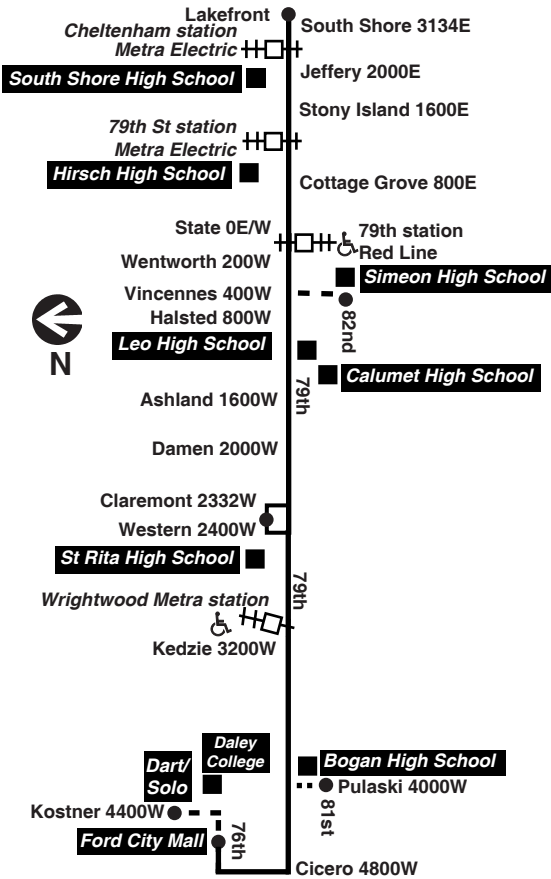

Sundays/Holidays: Trips leave Dart/Solo every 12 to 15 minutes between 6:18am - 7:27am and every 8 minutes between 6:37pm - 7:33pm. Also trips at 11:02pm and 11:12pm.

Please Stand Up **for Seniors and People with Disabilities**
Federal law requires priority seating be designated for seniors and people with disabilities.

Supplementary service may be provided over portions of this route in addition to the trips shown. Please check destination signs and announcements when boarding buses.

For more information call the RTA Travel Information Center in Chicago: 312-836-7000. Open 6am until 7pm, Monday thru Saturday.

Para obtener mayor información, en Español, llame al Centro de Información: 1-312-836-7000.

79 79th service from Simeon High School
School days only, September through June

Westbound

Lv 82nd/ Vincennes	79th/ Halsted	79th/ Ashland	79th/ Western	79th/ Pulaski	Arr Ford City
2:35U	2:39pm	2:46pm	2:53pm	3:05pm	3:12pm
3:38M	3:42	3:50	3:57	4:11	4:18

Eastbound

Lv 82nd/ Vincennes	79th/ Red Line	Cottage Grove	79th/ Jeffery	Arr 79th/ Lakefront
2:30U	2:36pm	2:44pm	2:55pm	3:05pm
2:40U	2:46	2:54	3:05	3:15
3:33M	3:39	3:48	4:00	4:10
3:43M	3:49	3:59	4:10	4:20

M - Trip runs Monday thru Friday except Tuesday
U - Trip runs Tuesday only

Chicago Transit Authority

79th

Effective August 29, 2021

Additional service may be provided on school days, September through June

N79 Night Owl Service
Lakefront to Western

transitchicago.com

Monday thru Friday

Eastbound

Leave Ford City*	79th/ Pulaski	Leave 79th/ Western	79th/ Ashland	79th Red Line	79th/ Jeffery	Arrive 79th/ Lakefront
-----	-----	3:00N	3:05am	3:16am	3:28am	3:35am
-----	-----	3:30N	3:35	3:46	3:58	4:05
-----	-----	4:00	4:03N	4:06	4:18	4:25
-----	-----	4:30	4:05	4:16	4:28	4:35
-----	-----	4:30	4:23N	4:26	4:38	4:45
-----	-----	4:45	4:33N	4:36	4:48	4:55
-----	-----	4:30	4:35	4:46	4:58	5:05
-----	-----	4:45	4:50	5:01	5:13	5:20
-----	-----	5:00	5:05N	5:08	5:20	5:28
-----	-----	5:12	5:05	5:16	5:28	5:35
-----	-----	5:12	5:19N	5:22	5:34	5:41
-----	-----	5:24	5:17	5:28	5:40	5:47
-----	-----	5:24	5:29	5:40	5:52	6:00
-----	-----	5:46	5:42N	5:45	5:57	6:05
5:19am	5:25am	5:46N	5:49	6:01	6:09	6:12
-----	-----	5:35	5:40	5:52	6:05	6:12
-----	-----	5:46	5:56N	5:58	6:11	6:18
-----	-----	5:46	5:52	6:04	6:17	6:24
5:38	5:45	6:07N	6:09	6:22	6:29	6:34
-----	-----	5:55	6:01	6:14	6:27	6:34
-----	-----	6:05	6:17N	6:19	6:32	6:39
-----	-----	6:11	6:24	6:37	6:44	6:44
5:57	6:04	6:26N	6:29	6:42	6:49	6:49
-----	-----	6:14	6:20	6:33	6:46	6:53
-----	-----	6:22	6:35N	6:37	6:50	6:57
-----	-----	6:22	6:28	6:41	6:54	7:01
-----	-----	6:22	6:42N	6:44	6:57	7:04
6:11	6:18	6:35	6:48	7:02	7:09	7:15
-----	-----	6:35	6:41	6:54	7:08	7:15
-----	-----	6:35	6:55N	6:58	7:13	7:21
6:23	6:30	6:42	6:48	7:02	7:17	7:24

then every 5 to 10 minutes from Ford City and every 4 to 5 minutes from Western until

7:39	7:47	7:59	8:06	8:21	8:39	8:48
-----	-----	8:04	8:11	8:26	8:44	8:53
7:49	7:57	8:09	8:16	8:31	8:49	8:58

then every 5 to 11 minutes from Ford City and every 2 to 6 minutes from Western until

8:59	9:06	9:17	9:24	9:39	9:57	10:06
-----	-----	9:23	9:30	9:45	10:03	10:12
9:11	9:18	9:29	9:36	9:51	10:09	10:18

then every 6 to 12 minutes from Ford City and every 3 to 6 minutes from Western until

3:29pm	3:38pm	3:51pm	3:59pm	4:16pm	4:37pm	4:47pm
-----	-----	3:55	4:03	4:19	4:40	4:50
3:36	3:45	3:58	4:06	4:23	4:44	4:54

then every 5 to 11 minutes from Ford City and every 3 to 6 minutes from Western until

5:41	5:51	6:03	6:10	6:26	6:45	6:54
-----	-----	6:08	6:16	6:31	6:51	7:00
5:53	6:02	6:14	6:22	6:37	6:57	7:06

then every 7 to 14 minutes from Ford City and every 6 to 7 minutes from Western until

8:32	8:40	8:50	8:56	9:10	9:26	9:35
-----	-----	8:57	9:03	9:17	9:33	9:42
8:47	8:54	9:04	9:10	9:25	9:41	9:49

then every 10 to 17 minutes from Ford City and every 7 to 10 minutes from Western until

11:24	11:32	11:41	11:47	11:59	12:14am	12:22am
11:35	11:43	11:52	11:58	12:10am	12:25	12:33
11:47	11:54	12:03am	12:08am	12:20	12:33	12:40
11:59	12:06am	12:15	12:20	12:30	12:42	12:49
12:11am	12:18	12:27	12:32	12:42	12:54	1:01
12:23	12:30	12:39	12:44	12:54	1:06	1:13

-----	-----	12:50N	12:55	1:06	1:17	1:25
-----	-----	1:02N	1:07	1:18	1:29	1:37
-----	-----	1:15N	1:20	1:30	1:42	1:49
-----	-----	1:30N	1:35	1:45	1:57	2:04
-----	-----	1:45N	1:50	2:00	2:12	2:19
-----	-----	2:00N	2:05	2:15	2:27	2:34
-----	-----	2:11	2:16	2:27	-----	-----
-----	-----	2:22	2:27	2:38	-----	-----
-----	-----	2:30N	2:35	2:45	2:57	3:04