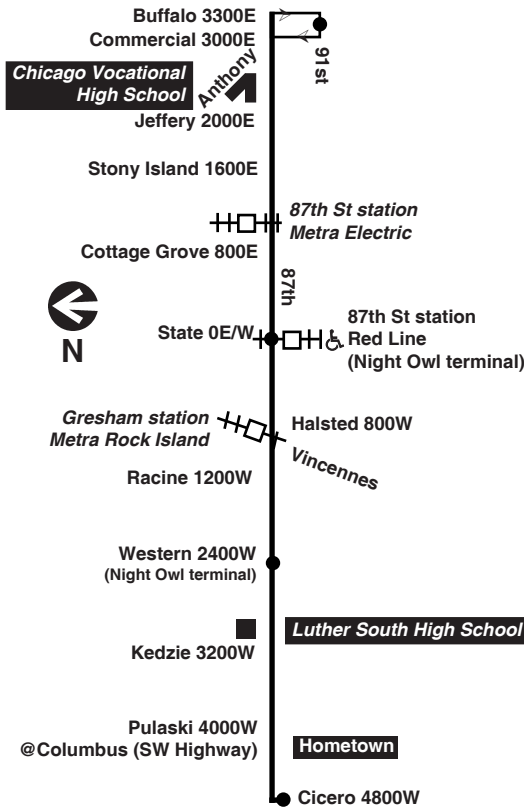

N4, N20, N22, N60, N62, N66, Blue Line and Red Line Rail.

Night Owl routes which connect with N87 87th include: Red Line trains and N9 Ashland.

**CTA Bike & Ride**

Bicycle racks are available on the front exteriors of CTA buses. Bicycles can be placed on bicycle racks during normal hours of operation for each route. Racks accommodate two (2) bicycles at a time. Bicycles are also permitted on CTA trains during certain hours.

**Chicago Transit Authority**

**87**   
87 87th

Effective October 20, 2013  
Additional service may be provided on school days, late August through June

 **N87 Night Owl Service**  
Western to 87th/Dan Ryan