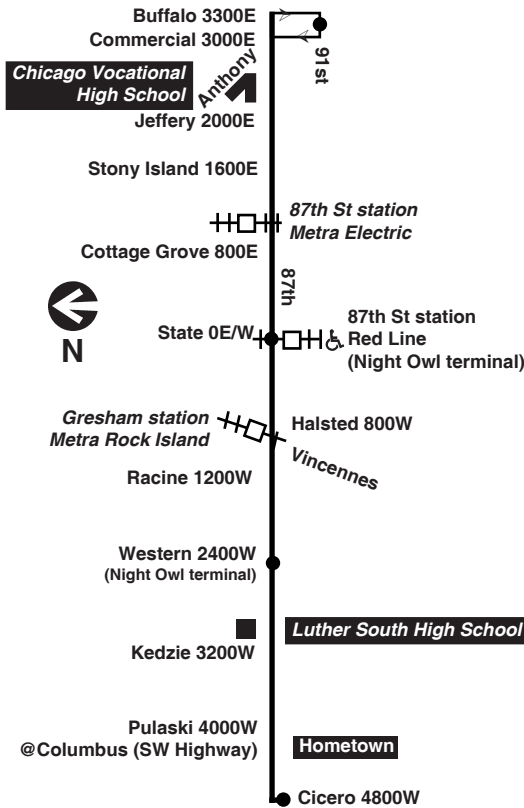

Chicago Transit Authority

87 87 87th

Effective December 28, 2014  
Additional service may be provided on school days, late August through June

**N87 Night Owl Service**  
Western to 87th/Dan Ryan

transitchicago.com