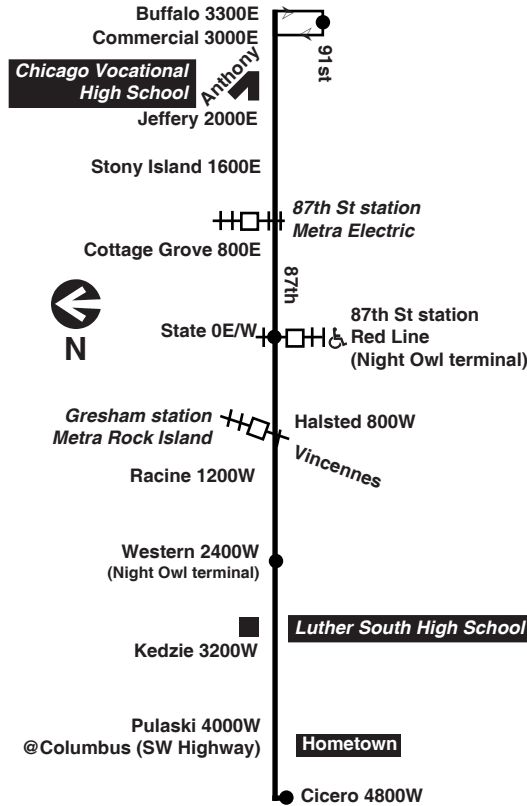

N4, N20, N22, N60, N62, N66, Blue Line and Red Line Rail.

Night Owl routes which connect with N87 87th include: Red Line trains and N9 Ashland.

CTA Bike & Ride

Bicycle racks are available on the front exteriors of CTA buses. Bicycles can be placed on bicycle racks during normal hours of operation for each route. Racks accommodate two (2) bicycles at a time. Bicycles are also permitted on CTA trains during certain hours.

Chicago Transit Authority

87 
87th

Effective September 1, 2019
Additional service may be provided on school days, September through June

 N87 Night Owl Service
Western to 87th/Dan Ryan

Monday thru Friday

87 87th