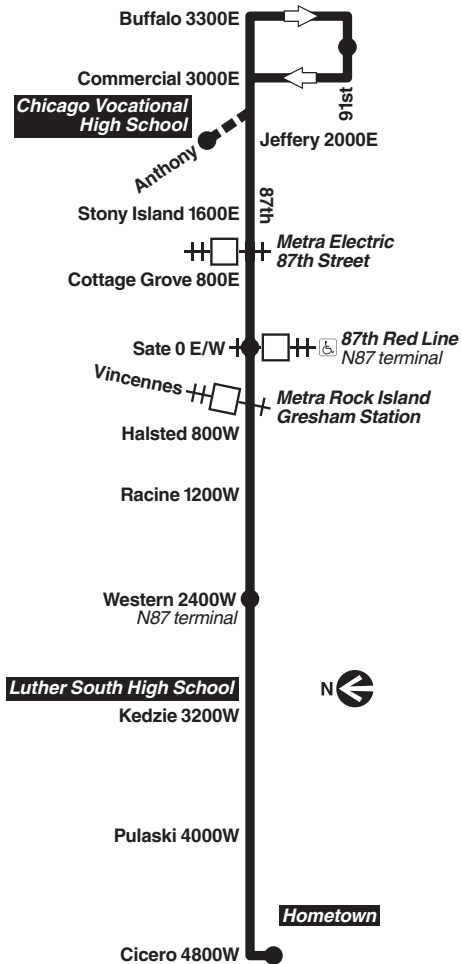

# 87 87th

Effective Mar. 24, 2024

N87 overnight (owl) service between Western and 87th Red Line station

All CTA buses are accessible