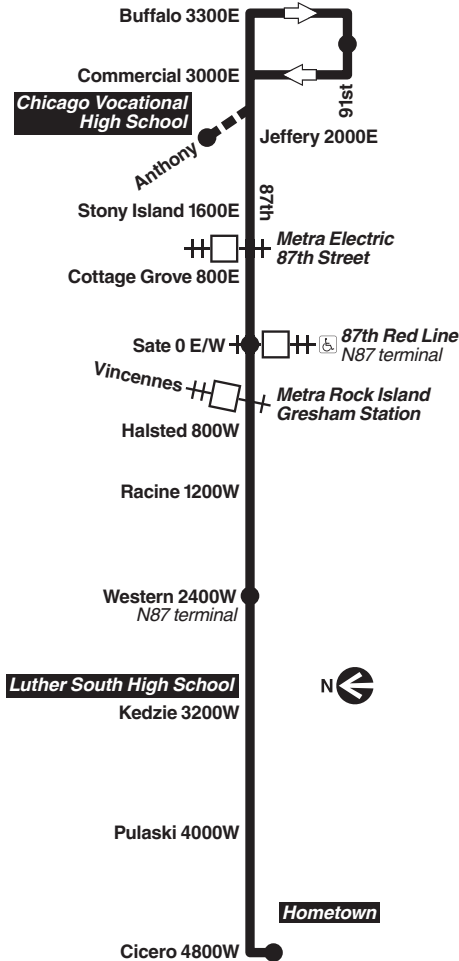

# 87 87th

Effective Jun. 9, 2024

N87 overnight (owl) service between Western and 87th Red Line station

All CTA buses are accessible

[transitchicago.com/bus/87](http://transitchicago.com/bus/87)