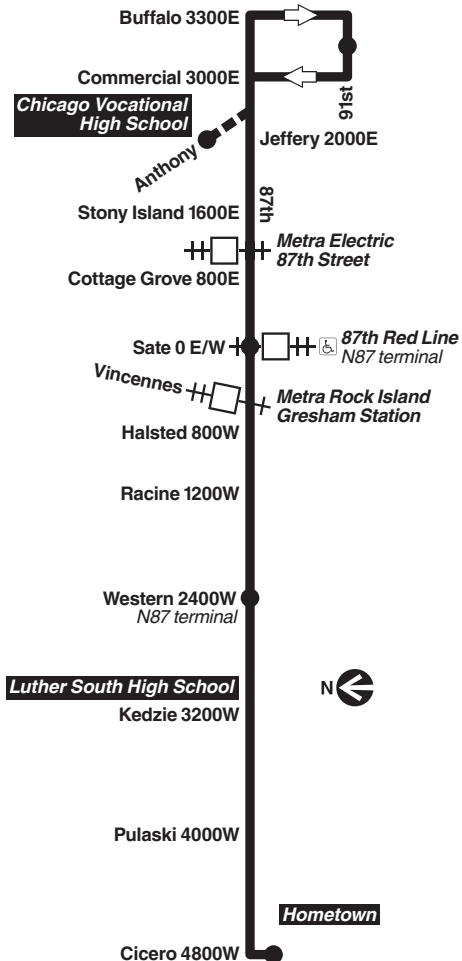

Effective Dec. 22, 2024

N87 overnight (owl) service between Western and 87th Red Line station

All CTA buses are accessible

transitchicago.com/bus/87

Eastbound

LV 87th/ Cicero	LV 87th/ Western	87th/ Vincennes	AR 87th Red Line station	87th/ Stony Island	AR 91st/ Commercial
-----	3:00N	3:07a	3:11a	-----	-----
-----	-----	3:22	3:26	3:35a	3:49a
-----	3:30N	3:37	3:41	-----	-----
-----	-----	3:52	3:56	4:05	4:19
-----	4:00	4:07	4:11	4:20	4:34
-----	4:20	4:27	4:31	4:40	4:54
-----	4:36	4:44	4:48	4:57	5:12
-----	4:50	4:58	5:02	5:11	5:26
-----	5:03	5:11	5:15	5:24	5:39
-----	5:16	5:24	5:28	5:37	5:52
-----	-----	5:31	5:36	5:48	6:03
5:15a	5:28	5:38	5:42	5:53	6:08

then **every 15 to 18 minutes** from 87th/Cicero and **every 7 to 10 minutes** from 87th/Western until

7:24	7:39	7:51	7:57	8:11	8:28
-----	7:49	8:00	8:07	8:21	8:38
-----	7:54	8:05	8:12	-----	-----
7:43	7:59	8:10	8:17	8:31	8:48