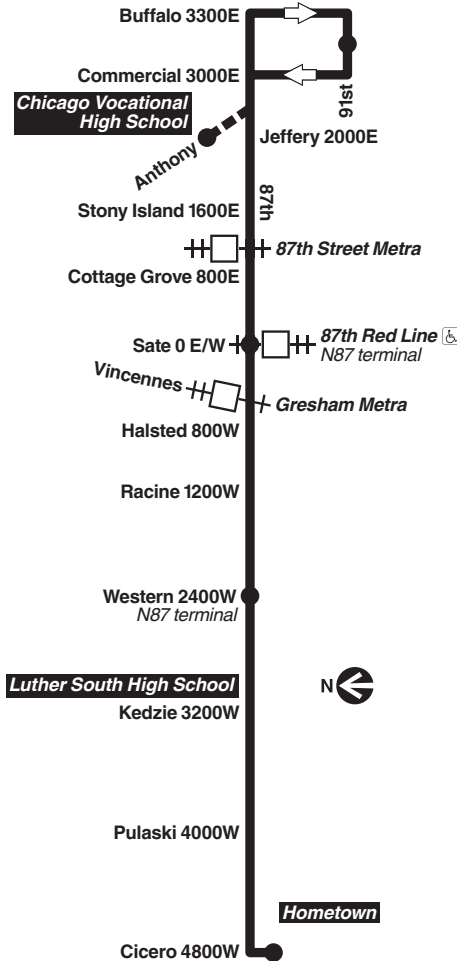

87 87th

Effective Mar. 29, 2026

N87 overnight (owl) service between Western and 87th Red Line station

All CTA buses are accessible

transitchicago.com/bus/87

Monday thru Friday

#87 87th

Eastbound