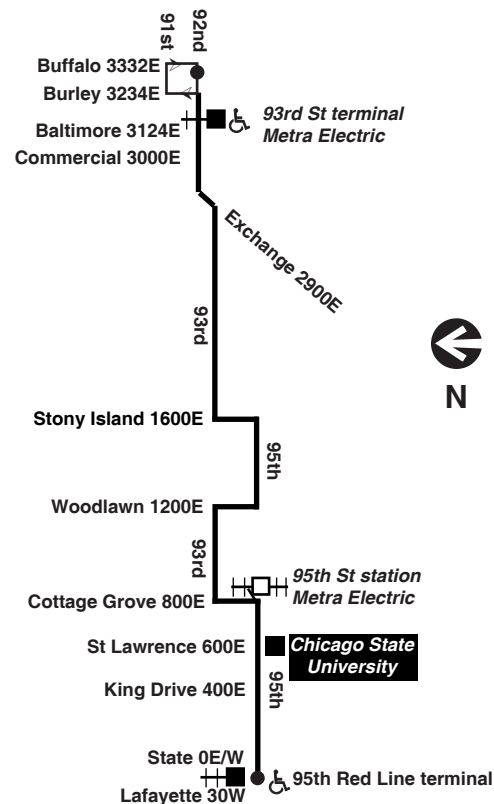

N5 Night Owl Service
95th/Red Line to 92nd/Commercial

The N5 South Shore Night bus provides late night/early morning service on the most heavily traveled portions of several CTA routes during the hours these routes do not operate. The routes and portions served include:

#6 Jackson Park Express ♿ between 67th/Stony Island and 79th/South Shore

#15 Jeffery Local ♿ between 67th/Jeffery and 75th/Jeffery

#67 67th/69th/71st ♿ between 69th/Red Line station and 67th/Jeffery

#71 71st/South Shore ♿ from 75th/South Shore to 92nd/Commercial

#75 74th/75th ♿ between 75th/Jeffery and 75th/South Shore

#95E 93rd/95th ♿ between 92nd/Commercial and 95th/Red Line Terminal

Please Stand Up ♿
for Seniors and People with Disabilities

Federal law requires priority seating be designated for seniors and people with disabilities.

Supplementary service may be provided over portions of this route in addition to the trips shown. Please check destination signs and announcements when boarding buses.

For more Information call the RTA Travel Information Center in Chicago: 312-836-7000. Open 5 a.m. until 1 a.m. every day.

Para obtener mayor información, en Español, llame al Centro de Información: 312-836-7000.

transitchicago.com

Chicago Transit Authority

95E ♿

93rd/95th

Effective December 20, 2015

transitchicago.com

Monday thru Friday

95E 93rd/95th

Eastbound

Leave 95th Red Line	93rd/ Cottage Grove	94th/ Stony Island	Arrive 92nd/ Buffalo
3:10am	3:15am	3:20am	3:27N
3:40	3:45	3:50	3:57N
4:10	4:15	4:20	4:27N
4:40	4:45	4:50	4:57N
5:10	5:15	5:20	5:30
5:25	5:30	5:35	5:45
5:40	5:45	5:50	6:00
5:53	5:58	6:03	6:13
6:06	6:11	6:16	6:26
6:18	6:23	6:28	6:38
6:30	6:35	6:40	6:50
6:42	6:47	6:52	7:02
6:54	6:59	7:04	7:13
7:06	7:11	7:17	7:27
7:18	7:24	7:30	7:40
7:29	7:36	7:42	7:53
7:41	7:48	7:55	8:06
7:52	7:59	8:06	8:17
8:04	8:11	8:18	8:29
8:15	8:22	8:29	8:40
8:27	8:34	8:41	8:51
8:38	8:45	8:52	9:02
8:50	8:57	9:04	9:14
9:02	9:09	9:16	9:26
9:15	9:22	9:29	9:40

then every 15 minutes until

3:30pm	3:37pm	3:45pm	3:57pm
3:44	3:51	3:59	4:11
3:55	4:02	4:10	4:22
4:06	4:13	4:21	4:33
4:17	4:24	4:32	4:44
4:28	4:35	4:43	4:55
4:39	4:46	4:54	5:06
4:50	4:57	5:05	5:17
5:02	5:09	5:17	5:29
5:14	5:21	5:29	5:40
5:26	5:33	5:41	5:53
5:38	5:45	5:53	6:05
5:50	5:57	6:05	6:17
6:03	6:10	6:18	6:30
6:20	6:27	6:35	6:47
6:40	6:47	6:55	7:07
7:00	7:07	7:15	7:27
7:20	7:25	7:32	7:43
7:40	7:45	7:51	8:02
8:00	8:05	8:11	8:22
8:20	8:25	8:31	8:42
8:40	8:45	8:51	9:02
9:00	9:05	9:11	9:22
9:20	9:25	9:31	9:42
9:40	9:45	9:51	10:02
10:00	10:05	10:11	10:22
10:20	10:25	10:31	10:42
10:40	10:45	10:51	11:02
11:00	11:05	11:11	11:22
11:10	11:15	11:20	11:27N
11:25	11:30	11:36	11:47
11:40	11:45	11:50	11:57N
12:10am	12:15am	12:20am	12:27N
12:40	12:45	12:50	12:57N
1:10	1:15	1:20	1:27N
1:40	1:45	1:50	1:57N
2:10	2:15	2:20	2:27N
2:40	2:45	2:50	2:57N

am light face pm bold face

Westbound

Leave 92nd/ Buffalo	94th/ Stony Island	93rd/ Cottage Grove	Arrive 95th Red Line
3:35N	3:42am	3:47am	3:52am
4:05N	4:12	4:17	4:22
4:35N	4:42	4:47	4:52
4:50	4:59	5:04	5:10
5:05N	5:12	5:17	5:22
5:20	5:29	5:34	5:40
5:35	5:44	5:50	5:55
5:50	5:59	6:04	6:10
6:05	6:14	6:19	6:25
6:20	6:29	6:34	6:40
6:33	6:42	6:47	6:53
6:45	6:56	7:01	7:08
6:56	7:07	7:13	7:20
7:07	7:19	7:25	7:32
7:19	7:31	7:37	7:44
7:31	7:43	7:49	7:56
7:43	7:55	8:01	8:08
7:55	8:07	8:13	8:20
8:07	8:19	8:25	8:32
8:19	8:31	8:37	8:44
8:31	8:43	8:49	8:56
8:43	8:55	9:01	9:08
8:55	9:07	9:13	9:20
9:07	9:19	9:25	9:32
9:19	9:31	9:37	9:44
9:31	9:43	9:49	9:56
9:44	9:56	10:02	10:09

continuing every 15 minutes until

2:29pm	2:41pm	2:47pm	2:55pm
2:43	2:56	3:02	3:10
2:58	3:11	3:17	3:25
3:12	3:25	3:31	3:39
3:27	3:40	3:46	3:54
3:41	3:54	4:00	4:08
3:53	4:06	4:12	4:20
4:05	4:18	4:24	4:32
4:17	4:30	4:36	4:44
4:29	4:42	4:48	4:56
4:41	4:54	5:00	5:08
4:53	5:06	5:12	5:20
5:05	5:18	5:24	5:32
5:18	5:31	5:37	5:45
5:30	5:41	5:47	5:54
5:43	5:54	6:00	6:08
5:55	6:06	6:12	6:19
6:08	6:18	6:24	6:31
6:20	6:30	6:36	6:43
6:33	6:43	6:49	6:56
6:50	7:00	7:06	7:13

continuing every 20 minutes until

10:10	10:19	10:25	10:31
10:30	10:39	10:44	10:50
10:50	10:59	11:04	11:10
11:10	11:19	11:24	11:30
11:30	11:39	11:44	11:50
12:00am	12:09am	12:14am	12:20am
12:35N	12:42	12:47	12:52
1:05N	1:12	1:17	1:22
1:35N	1:42	1:47	1:52
2:05N	2:12	2:17	2:22
2:35N	2:42	2:47	2:52
3:05N	3:12	3:17	3:22

N - N5 South Shore Night Bus arrives/leaves 92nd/Commercial at time shown