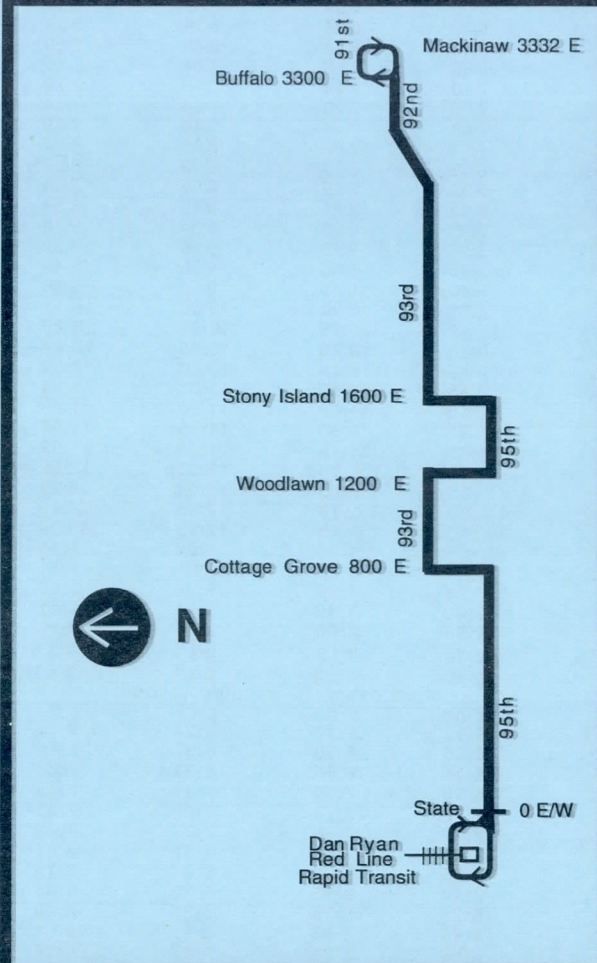

Night Owl Service is provided between 92nd Commercial and 95th Dan Ryan Red Line Terminal, by #N5 South Shore Night Bus during hours the #95E bus is not operating. Night buses operate at 30 minute intervals. Call RTA Travel Information Center for schedule.

The schedules and other information in this timetable are subject to change. CTA does not assume responsibility for errors in timetables, nor for inconvenience or damage resulting from delayed trains or buses due to weather, traffic conditions, etc.

Para obtener mayor informacion, en Espanol, llame al Centro de informacion 836-7000.

CTA operating costs are funded in part through the Regional Transportation Authority, by the federal and state governments, and the City of Chicago and County of Cook.

Effective December 28, 1997

95E 93rd 95th

For more information call the RTA Travel Information Center at 836-7000

Open every day of the year from 5AM until 1AM next day.