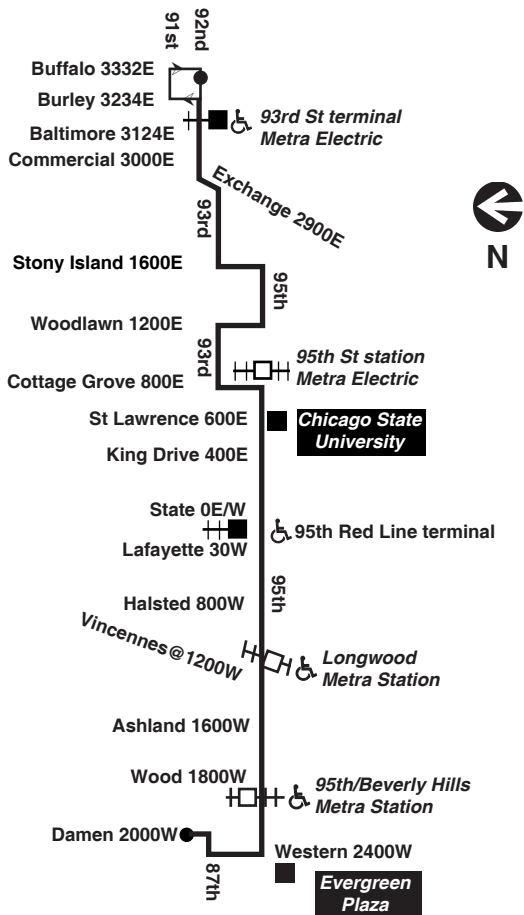

N5 Night Owl Service
95th/Red Line to 92nd/Commercial

The N5 South Shore Night bus provides late night/early morning service on the most heavily traveled portions of several CTA routes during the hours these routes do not operate. The routes and portions served include:

- #6 Jackson Park Express between 67th/Stony Island and 79th/South Shore
- #15 Jeffery Local between 67th/Jeffery and 75th/Jeffery

#67 67th/69th/71st between 69th/Red Line station and 67th/Jeffery

#71 71st/South Shore from 75th/South Shore to 92nd/Commercial

#75 74th/75th between 75th/Jeffery and 75th/South Shore

#95 95th between 92nd/Commercial and 95th/Red Line Terminal

Please Stand Up for Seniors and People with Disabilities

Federal law requires priority seating be designated for seniors and people with disabilities.

Supplementary service may be provided over portions of this route in addition to the trips shown. Please check destination signs and announcements when boarding buses.

For more information call the RTA Travel Information Center in Chicago: 312-836-7000. Open 6am until 7pm, Monday thru Saturday.

Para obtener mayor información, en Español, llame al Centro de Información: 312-836-7000.

Chicago Transit Authority

95
95th

Effective September 2, 2018

Monday thru Friday

95 95th

Eastbound

Leave 87th/Damen	95th/Western	95th/Ashland	95th/Red Line	95th/Stony Island	Arrive 92nd/Buffalo
-----	-----	-----	3:20am	3:30am	4:09N
-----	-----	-----	3:50	4:00	4:39N
-----	-----	-----	4:20	4:30	5:08N
-----	-----	-----	-----	4:45	4:56
4:30am	4:35am	4:41am	4:51	5:01	5:12
-----	-----	-----	-----	5:30	5:41
5:00	5:05	5:11	5:21	5:31	5:41
-----	-----	-----	-----	5:59	6:09
5:30	5:35	5:41	5:51	6:01	6:11
5:51	5:56	6:02	6:12	6:22	6:32
-----	-----	-----	-----	6:34	6:45
6:12	6:17	6:23	6:33	6:43	6:53
-----	-----	-----	-----	6:56	7:07
6:26	6:31	6:37	6:47	6:57	7:07

then every 11 to 14 minutes until

8:33	8:38	8:44	8:58	9:11	9:23
8:44	8:49	8:55	9:09	9:22	9:34
8:55	9:00	9:06	9:20	9:33	9:45
9:06	9:11	9:17	9:30	9:44	9:55
9:16	9:21	9:27	9:39	9:52	10:03

then every 12 to 14 minutes until

12:14pm	12:20pm	12:27pm	12:39pm	12:52pm	1:03pm
12:29	12:35	12:42	12:54	1:07	1:18
-----	-----	-----	-----	1:07	1:19
12:44	12:50	12:57	1:09	1:22	1:33
12:59	1:05	1:12	1:24	1:37	1:48
1:14	1:20	1:27	1:39	1:52	2:03
-----	-----	-----	-----	2:07	2:18
1:28	1:35	1:42	1:55	2:07	2:19
1:42	1:49	1:56	2:09	2:21	2:33
1:56	2:03	2:10	2:23	2:35	2:47
2:10	2:17	2:24	2:37	2:49	3:01
2:24	2:30	2:37	2:50	3:03	3:14
2:36	2:42	2:49	3:02	3:15	3:26
2:48	2:54	3:02	3:15	3:28	3:40
3:00	3:06	3:14	3:27	3:41	3:54

then every 12 to 13 minutes until

5:28	5:35	5:42	5:53	6:08	6:20
5:41	5:47	5:54	6:06	6:20	6:33
5:53	6:00	6:07	6:18	6:33	6:45
6:09	6:15	6:22	6:34	6:48	7:01
6:24	6:31	6:38	6:49	7:04	7:16
6:40	6:47	6:54	7:05	7:19	7:31
6:57	7:03	7:10	7:21	7:31	7:43
7:14	7:20	7:27	7:38	7:48	8:00
7:31	7:37	7:44	7:55	8:06	8:17
7:49	7:55	8:02	8:13	8:23	8:35
8:06	8:12	8:19	8:30	8:41	8:52
8:24	8:30	8:37	8:48	8:58	9:10
8:41	8:47	8:53	9:03	9:14	9:25
8:59	9:04	9:10	9:19	9:30	9:41
9:17	9:22	9:28	9:37	9:48	9:59
9:35	9:40	9:46	9:55	10:06	10:17
-----	-----	-----	-----	10:07	10:19
9:54	9:59	10:05	10:14	10:25	10:36
-----	-----	-----	-----	10:29	10:41
10:13	10:18	10:24	10:33	10:44	10:55
-----	-----	-----	-----	10:59	11:11
10:32	10:37	10:43	10:52	11:03	11:14
10:52	10:57	11:02	11:11	11:21	11:33
11:11	11:16	11:22	11:30	11:41	11:52
11:31	11:36	11:41	11:50	12:00am	12:09N
12:01am	12:06am	12:11am	12:20am	12:30	1:39N
12:31	12:36	12:41	12:50	1:00	1:09N
-----	-----	-----	1:20	1:30	1:39N
-----	-----	-----	1:50	2:00	2:09N
-----	-----	-----	2:20	2:30	2:39N
-----	-----	-----	2:50	3:00	3:09N

am light face pm bold face

Westbound