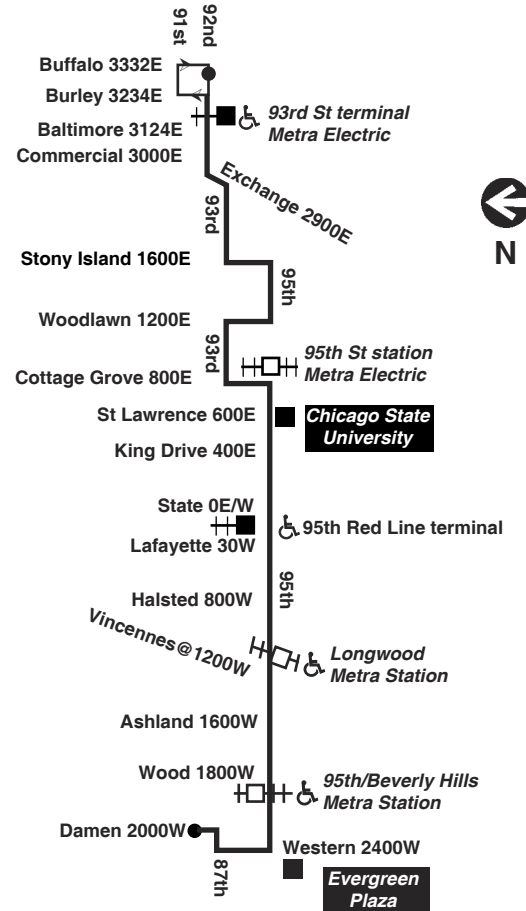

#6 Jackson Park Express between 67th/Stony Island and 79th/South Shore

#15 Jeffery Local between 67th/Jeffery and 75th/Jeffery

#67 67th/69th/71st between 69th/Red Line station and 67th/Jeffery

#71 71st/South Shore from 75th/South Shore to 92nd/Commercial

Supplementary service may be provided over portions of this route in addition to the trips shown. Please check destination signs and announcements when boarding buses.

For more information call the RTA Travel Information Center in Chicago: 312-836-7000. Open 6am until 7pm, Monday thru Saturday.

Para obtener mayor información, en Español, llame al Centro de Información: 312-836-7000.

Chicago Transit Authority

95

95th

Effective August 21, 2022

Monday thru Friday

95 95th

Eastbound

Leave 87th/Damen	95th/Western	95th/Ashland	95th/Red Line	95th/Stony Island	Arrive 92nd/Buffalo
----	----	----	3:21am	3:31am	3:40N
----	----	----	3:51	4:01	4:10N
----	----	----	4:21	4:31	4:39N
----	----	----	----	4:46	4:57
4:30am	4:35am	4:41am	4:52	5:02	5:13
----	----	----	----	5:31	5:42
5:00	5:05	5:11	5:22	5:32	5:42
----	----	----	----	6:00	6:10
5:30	5:35	5:41	5:52	6:02	6:12
5:51	5:56	6:02	6:13	6:23	6:33
----	----	----	----	6:35	6:46
6:12	6:17	6:23	6:34	6:44	6:54
----	----	----	----	6:57	7:08
6:26	6:31	6:37	6:48	6:58	7:08
6:40	6:45	6:51	7:03	7:14	7:25
----	----	----	----	7:29	7:40
6:54	6:59	7:05	7:19	7:32	7:43
7:07	7:13	7:19	7:33	7:47	7:58
7:20	7:26	7:32	7:46	8:00	8:11
7:33	7:39	7:45	7:59	8:13	8:24
7:46	7:51	7:57	8:12	8:25	8:37
7:58	8:04	8:10	8:24	8:38	8:49
8:10	8:15	8:21	8:36	8:49	9:01
8:21	8:27	8:33	8:47	9:01	9:12
8:33	8:38	8:44	8:59	9:12	9:24
8:44	8:49	8:55	9:10	9:23	9:35
8:55	9:00	9:06	9:21	9:34	9:46
9:06	9:11	9:17	9:31	9:45	9:56
9:16	9:21	9:27	9:40	9:53	10:04
9:28	9:33	9:39	9:51	10:03	10:14
9:41	9:47	9:53	10:05	10:16	10:28
9:55	10:00	10:06	10:18	10:30	10:41
10:08	10:14	10:20	10:32	10:43	10:55