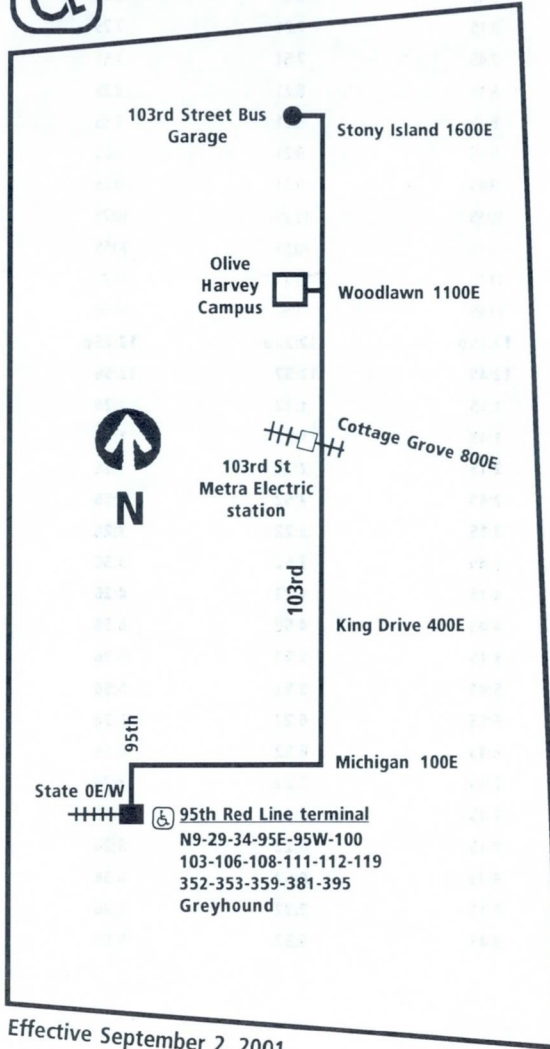

The information contained in this schedule is based on normal travel conditions. Factors beyond CTA's control such as weather, traffic and other conditions can result in schedule delays. Please give yourself enough time for travel.

For more information call the RTA Travel Information Center in Chicago: 836-7000. Open 5 a.m. until 1 a.m. every day.

Para obtener mayor información, en Español, llame al Centro de Información: 836-7000.

CHICAGO TRANSIT AUTHORITY

106 EAST 103RD

Effective September 2, 2001

www.transitchicago.com

Monday through Friday

Westbound

Leave 103rd Garage	Olive-Harvey College	103rd/Michigan	Arrive 95th/Red Line
4:46 a	----	4:53 a	4:58 a
5:16	----	5:23	5:28
5:45	----	5:52	5:57
6:00	----	6:07	6:12
6:15	----	6:22	6:27
6:30	----	6:37	6:42
6:37	----	6:44	6:50
6:44	----	6:51	6:57
6:50	----	6:57	7:04
6:56	----	7:03	7:10
7:00	----	7:07	7:14
7:03	----	7:10	7:18
7:06	----	7:13	7:21
7:09	----	7:16	7:24
7:21	----	7:28	7:36
7:31	----	7:38	7:46
7:41	7:37 a	7:46	7:54
7:41	7:44	7:54	8:01
7:56	7:52	8:01	8:09
8:04	7:59	8:09	8:16
8:04	8:07	8:16	8:24
8:15	8:13	8:22	8:30
8:23	8:18	8:28	8:35
8:30	8:26	8:35	8:43
8:30	8:33	8:42	8:49
8:45	8:41	8:50	8:57
8:55	8:48	8:57	9:03
9:06	8:58	9:07	9:13
9:06	9:09	9:18	9:24
then every 15 minutes until			
12:06p	12:09p	12:18p	12:24p
12:21	12:24	12:33	12:39
12:36	12:39	12:48	12:54
12:50	12:53	1:02	1:09
1:04	1:07	1:16	1:23
1:18	1:21	1:30	1:37
1:32	1:35	1:44	1:51
1:45	1:48	1:57	2:04
2:00	2:03	2:12	2:19
2:15	2:18	2:27	2:34
2:21	2:24	2:33	2:40
2:30	2:33	2:42	2:49
2:45	2:48	2:57	3:04
3:00	3:03	3:12	3:19
3:07	3:10	3:19	3:27
3:15	3:18	3:27	3:34
3:31	3:34	3:43	3:51
3:46	3:49	3:58	4:06
4:01	4:04	4:13	4:21
then every 15 minutes until			
6:01	6:04	6:13	6:19
6:16	6:19	6:28	6:33
6:33	6:36	6:44	6:49
6:50	6:53	7:00	7:05
7:10	7:13	7:20	7:25
7:30	7:33	7:40	7:45
7:50	7:53	8:00	8:05
8:10	8:13	8:20	8:25
8:30	8:33	8:40	8:45
8:50	8:53	9:00	9:05
9:10	9:13	9:20	9:25
9:30	9:33	9:40	9:45
9:50	9:53	10:00	10:05
10:10	10:13	10:20	10:25
10:30	10:33	10:40	10:45

am light face pm bold face

Eastbound

Leave 95th/Red Line	103rd/Michigan	Olive-Harvey College	Arrive 103rd Garage
5:00 a	5:04 a	----	5:11 a
5:30	5:34	----	5:41
6:00	6:04	----	6:11
6:20	6:24	----	6:31
6:35	6:39	----	6:46
6:50	6:54	----	7:01
6:58	7:02	----	7:09
7:03	7:07	----	7:14
7:08	7:12	7:20 a	7:23
7:14	7:18	7:26	7:29
7:19	7:23	7:31	7:37
7:22	7:26	7:34	7:37
7:25	7:30	7:37	7:40
7:29	7:34	7:42	7:45
7:33	7:38	7:46	7:53
7:37	7:42	7:50	7:57
7:41	7:46	7:54	8:01
7:45	7:50	7:58	8:04
7:49	7:53	8:01	8:09
7:53	7:58	8:06	8:09
7:56	8:01	8:09	8:15
8:00	8:04	8:12	8:15
then every 5 minutes until			
9:15	9:19	9:27	9:30
9:22	9:27	9:35	9:38
9:30	9:34	9:42	9:45
9:45	9:49	9:57	10:00
10:00	10:04	10:12	10:15
then every 15 minutes until			
12:30p	12:34p	12:42p	12:45p
12:45	12:49	12:58	1:01
1:00	1:05	1:13	1:16
1:15	1:20	1:28	1:31
1:30	1:35	1:43	1:46
1:45	1:50	1:58	2:01
2:00	2:05	2:13	2:16
2:15	2:20	2:28	2:31
2:30	2:35	2:43	2:46
2:45	2:50	2:58	3:01
2:49	2:54	3:02	3:06
2:53	2:58	3:06	3:10
3:00	3:05	3:13	3:17
3:03	3:08	3:16	3:20
3:15	3:20	3:28	3:32
3:30	3:35	3:43	3:47
3:45	3:50	3:59	4:02
then every 15 minutes until			
5:45	5:50	5:59	6:02
6:00	6:05	6:13	6:17
6:15	6:20	6:27	6:31
6:30	6:34	6:41	6:45
6:45	6:49	6:56	6:59
7:00	7:04	7:10	7:14
7:15	7:19	7:25	7:29
7:30	7:34	7:40	7:44
7:50	7:54	8:00	8:04
8:10	8:14	8:20	8:24
8:30	8:34	8:40	8:44
8:50	8:54	9:00	9:04
9:10	9:14	9:20	9:24
9:30	9:34	9:40	9:44
9:50	9:54	10:00	9:04
10:10	10:14	10:20	10:24
10:30	10:34	10:40	10:44
10:50	10:54	11:00	11:04

www.transitchicago.com