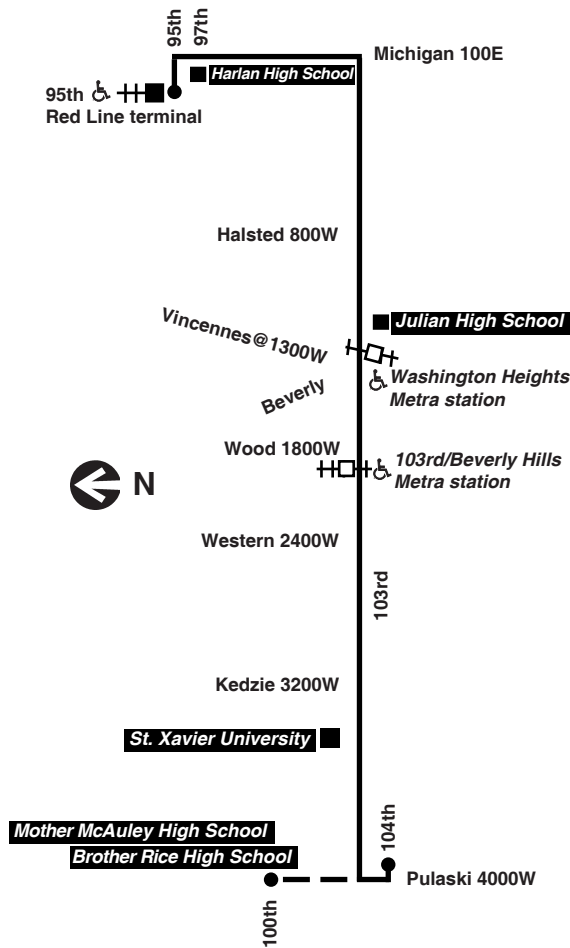

For more information call the RTA Travel Information Center in Chicago: 312-836-7000. Open 5 a.m. until 1 a.m. every day.

Para obtener mayor información, en Español, llame al Centro de Información: 312-836-7000.

**Chicago Transit Authority**

**103**

**West 103rd**

Effective March 22, 2015

Additional service may be provided on school days, late August through June

**Monday thru Friday**

**103 West 103rd**

**Eastbound**

Leave 104th/Pulaski	100th/Pulaski	103rd/Western	103rd/Vincennes	103rd/Michigan	Arrive 95th Red Line
5:00am	----	5:07am	5:11am	5:20am	5:25am
5:20	----	5:27	5:32	5:41	5:47
5:40	----	5:47	5:52	6:02	6:08
5:59	----	6:06	6:11	6:21	6:27
6:18	----	6:25	6:30	6:40	6:46
6:37	----	6:44	6:50	7:00	7:06
6:52	----	7:00	7:06	7:16	7:23
7:07	----	7:15	7:22	7:33	7:39
7:22	----	7:30	7:37	7:48	7:54
7:37	----	7:45	7:52	8:03	8:09
7:51	----	8:00	8:06	8:17	8:24
8:05	----	8:14	8:20	8:31	8:38
8:19	----	8:27	8:33	8:43	8:49
8:32	----	8:40	8:45	8:55	9:01
8:44	----	8:52	8:57	9:07	9:13
8:56	----	9:04	9:09	9:19	9:25
9:09	----	9:17	9:22	9:32	9:38
9:24	----	9:32	9:37	9:47	9:53
9:40	----	9:48	9:53	10:03	10:09

then every 20 minutes from 104th/Pulaski until

9:10	----	9:17	9:21	9:29	9:34
9:30	----	9:37	9:41	9:49	9:54
9:50	----	9:56	10:01	10:08	10:13
10:10	----	10:16	10:21	10:28	10:32
10:40	----	10:46	10:51	10:58	11:02
11:10	----	11:16	11:21	11:28	11:32