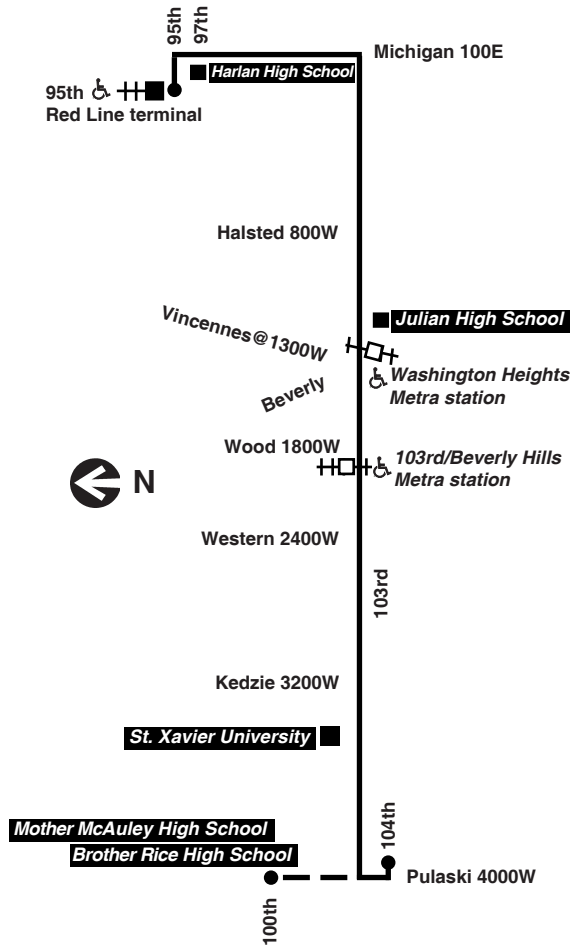

**Chicago Transit Authority**

**103**

**West 103rd**

Effective September 3, 2017

Additional service may be provided on school days, September through June

**Monday thru Friday**

**103 West 103rd**

**Eastbound**

Westbound

Table with 5 columns: Leave 95th/Red Line, 103rd/Michigan, 103rd/Vincennes, 103rd/Western, Arrive 104th/Pulaski. Rows show departure and arrival times for Saturday Westbound service.

am light face pm bold face

Sunday/Holiday

103 West 103rd

Eastbound

Table with 5 columns: Leave 104th/Pulaski, 103rd/Western, 103rd/Vincennes, 103rd/Michigan, Arrive 95th/Red Line. Rows show departure and arrival times for Sunday/Holiday Eastbound service.

Westbound

Table with 5 columns: Leave 95th/Red Line, 103rd/Michigan, 103rd/Vincennes, 103rd/Western, Arrive 104th/Pulaski. Rows show departure and arrival times for Sunday/Holiday Westbound service.

am light face pm bold face