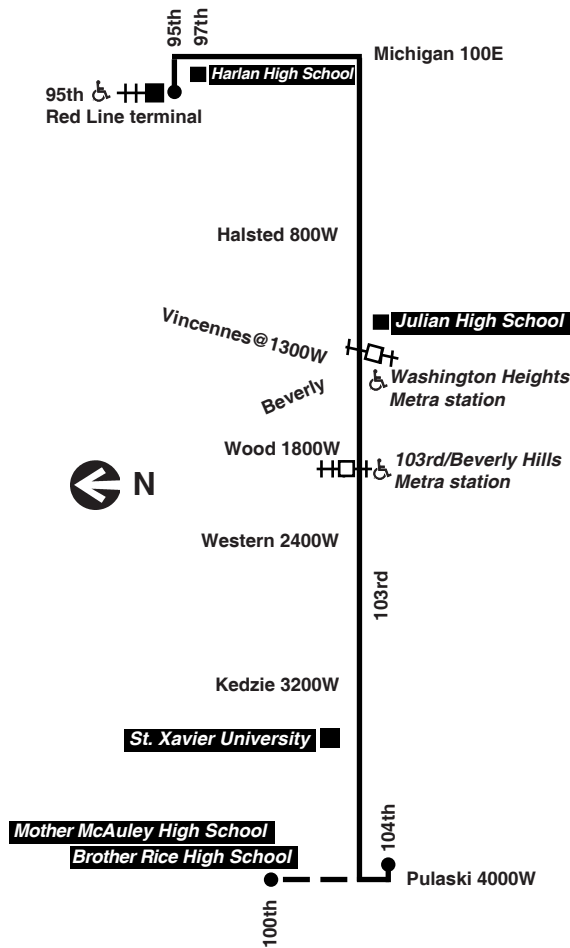

For more information call the RTA Travel Information Center in Chicago: 312-836-7000. Open 6am until 7pm, Monday thru Saturday.

Para obtener mayor información, en Español, llame al Centro de Información: 312-836-7000.

Chicago Transit Authority

103

West 103rd

Effective June 14, 2020

Additional service may be provided on school days, September through June

Monday thru Friday

103 West 103rd

Eastbound

Westbound

Leave 95th Red Line	103rd/ Michigan	103rd/ Vincennes	103rd/ Western	Arrive 104th/ Pulaski
4:35am	4:39am	4:45am	-----	-----
5:05	5:09	5:15	-----	-----
5:35	5:39	5:45	-----	-----
6:05	6:09	6:16	6:20am	6:27am
6:35	6:39	6:46	6:51	6:58
6:55	6:59	7:07	7:12	7:20
7:15	7:19	7:27	7:32	7:40
7:35	7:39	7:47	7:52	8:00
7:55	7:59	8:07	8:12	8:20
8:15	8:19	8:27	8:32	8:40
8:35	8:39	8:47	8:52	9:00
8:55	8:59	9:07	9:12	9:20
9:15	9:19	9:27	9:32	9:40
9:35	9:39	9:47	9:52	10:00
9:55	9:59	10:07	10:12	10:20
10:15	10:19	10:27	10:32	10:40
10:35	10:39	10:47	10:52	11:00
10:55	10:59	11:07	11:12	11:20
11:15	11:19	11:27	11:32	11:40
11:35	11:39	11:47	11:52	12:00pm
11:55	11:59	12:07pm	12:12pm	12:20
12:15pm	12:19pm	12:27	12:32	12:40
12:35	12:39	12:47	12:52	1:01
12:55	12:59	1:07	1:12	1: