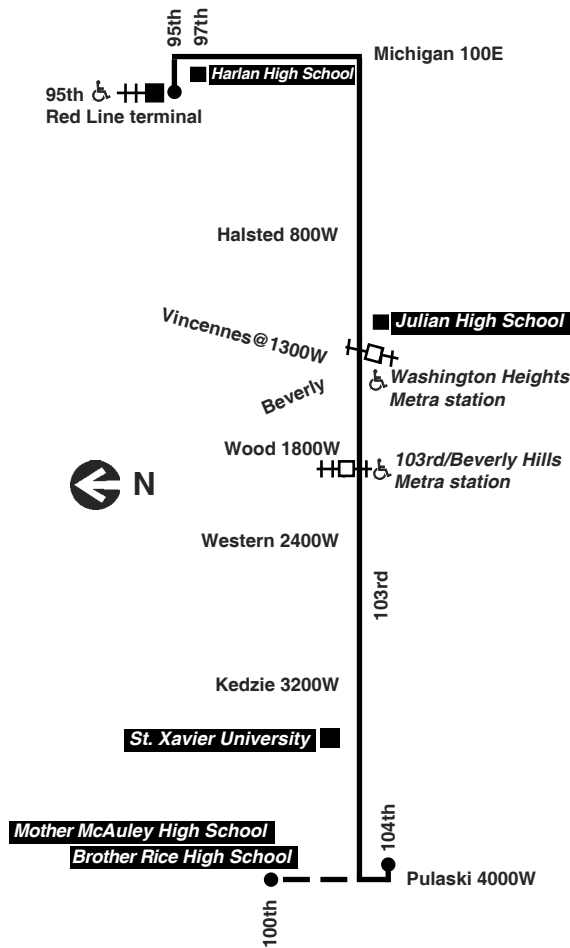

For more information call the RTA Travel Information Center in Chicago: 312-836-7000. Open 6am until 7pm, Monday thru Saturday.

Para obtener mayor información, en Español, llame al Centro de Información: 312-836-7000.

Chicago Transit Authority

103

West 103rd

Effective August 21, 2022

Additional service may be provided on school days, September through June

Monday thru Friday

103 West 103rd

Eastbound

M - operates via Pulaski/100th, Monday thru Friday, except Thursday, school days only

T - operates via Pulaski/100th on Tuesdays, school days only am light face **pm bold face**

J - trip begins at Julian H.S. on school days only

Westbound

Leave 95th Red Line	103rd/ Michigan	103rd/ Vincennes	103rd/ Western	Arrive 104th/ Pulaski
4:35am	4:39am	4:45am	-----	-----
5:05	5:09	5:15	-----	-----
5:35	5:39	5:45	-----	-----
6:05	6:09	6:16	6:20am	6:27am
6:35	6:39	6:46	6:51	6:58
6:55	6:59	7:07	7:12	7:20
7:15	7:19	7:27	7:32	7:40
7:35	7:39	7:47	7:52	8:00
7:55	7:59	8:07	8:12	8:20
8:15	8:19	8:27	8:32	8:40
8:35	8:39	8:47	8:52	9:00
8:55	8:59	9:07	9:12	9:20
9:15	9:19	9:27	9:32	9:40
9:35	9:39	9:47	9:52	10:00
9:55	9:59	10:07	10:12	10:20
10:15	10:19	10:27	10:32	10:40
10:35	10:39	10:47	10:52	11:00
10:55	10:59	11:07	11:12	11:20
11:15	11:19	11:27	11:32	11:40
11:35	11:39	11:47	11:52	12:00pm
11:55	11:59	12:07pm	12:12pm	12:20
12:15pm	12:19pm	12:27	12:32	12:40
12:35	12:39	12:47	12:52	1:01
12:55	12:59	1:07	1:12	1: