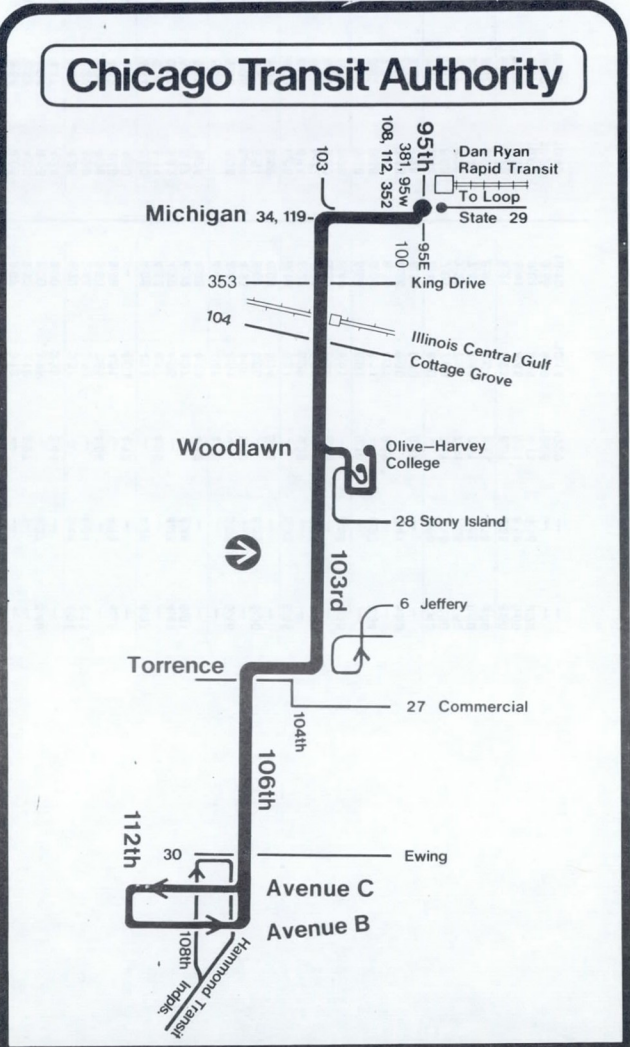

Eastbound

Leave 95th/ Dan Ryan	Leave Olive Harvey College	Leave 104th/ Torrence	Arrive 112th/ Avenue C
4:30a	—	4:44a	4:53a
5:00	—	5:14	5:23
5:30	—	5:44	5:53
6:00	—	6:14	6:23
6:30	—	6:44	6:53
7:00	—	7:14	7:23
7:30	7:42a	7:49	7:58
8:00	8:12	8:19	8:28
8:30	8:42	8:49	8:59
9:00	9:13	9:20	9:30
9:30	9:43	9:50	10:00
10:00	10:13	10:20	10:30
10:30	10:43	10:50	11:00
11:00	11:13	11:20	11:30
11:30	11:43	11:50	12:00N
12:00N	12:13p	12:20p	12:30p
12:30p	12:43	12:50	1:00
1:00	1:13	1:20	1:30
1:30	1:43	1:50	2:00
2:00	2:13	2:20	2:30
2:30	2:43	2:50	3:00
3:00	—	3:15	3:25
3:30	—	3:45	3:55
4:00	—	4:15	4:25
4:30	—	4:45	4:55
5:00	—	5:14	5:24
5:30	—	5:44	5:54
6:00	—	6:14	6:24
6:30	—	6:44	6:54
7:00	—	7:14	7:24
7:30	—	7:44	7:53
8:00	—	8:14	8:23
8:30	—	8:44	8:53
9:00	—	9:14	9:23

Eastbound

Leave 95th/ Dan Ryan	Leave 104th/ Torrence	Arrive 112th/ Avenue C
8:00a	8:13a	8:23a
8:30	8:43	8:53
9:00	9:13	9:23
9:30	9:43	9:53
10:00	10:13	10:23
10:30	10:43	10:53
11:00	11:13	11:23
11:30	11:43	11:53
12:00N	12:13p	12:23p
12:30p	12:45	12:54
1:00	1:15	1:24
1:30	1:45	1:54
2:00	2:15	2:24
2:30	2:45	2:54
3:00	3:15	3:24
3:30	3:45	3:54
4:00	4:15	4:24
4:30	4:45	4:54
5:00	5:15	5:24
5:30	5:45	5:55
6:00	6:15	6:25
6:30	6:45	6:55
7:00	7:15	7:25
7:30	7:45	7:55
8:00	8:15	8:25
8:30	8:45	8:55
9:00	9:15	9:25

Para obtener mayor información, en Español, llame al Centro de Información al 836-7000.

106

103rd/106th

including 28 Stony Island service to Olive-Harvey College

For more information call the RTA Travel Information Center in Chicago 836-7000 suburbs 800-972-7000 toll-free
Open every day of the year from 5AM until 1AM next day.

#28 Stony Island Olive Harvey Trips

Monday thru Friday only

Northbound		Southbound	
Leave Olive Harvey College	Arrive 47th Prairie	Leave 47th Prairie	Arrive Olive Harvey College
7:47a	8:21a	6:43a	7:25a
7:58	8:33*	7:18*	7:46
8:13	8:45*	7:28*	7:56
8:26	8:57*	7:50*	8:18
8:40	9:09*	7:43	8:28
9:02	9:51	8:02	8:47
9:22	10:11	8:26	9:11
9:42	10:31		