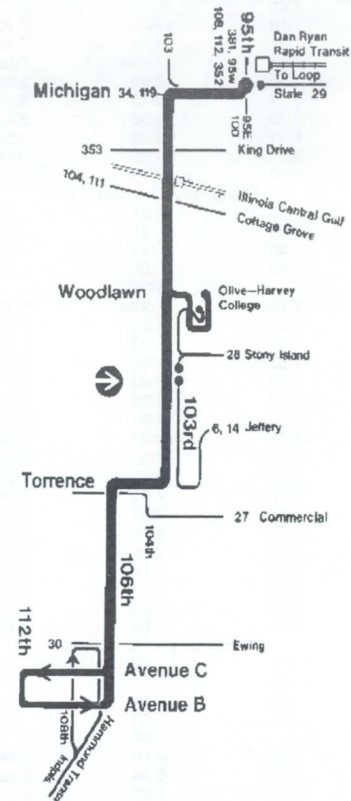

am light face
pm dark face

Savings

CTA
MONTHLY
PASS

CTA Pass Program
664-7200, Ext. 3399

Arrival and departure times may vary due to weather and traffic conditions

Para obtener mayor informacion, en Espanol, llame al Centro de informacion al 312-836-7000. En los suburbios llame sin recargo al 800 972-7200.

CTA operating costs are funded in part through the Regional Transportation Authority, by the federal and state governments, and the City of Chicago and County of Cook.

Effective September 02, 1990

106 103rd/106th