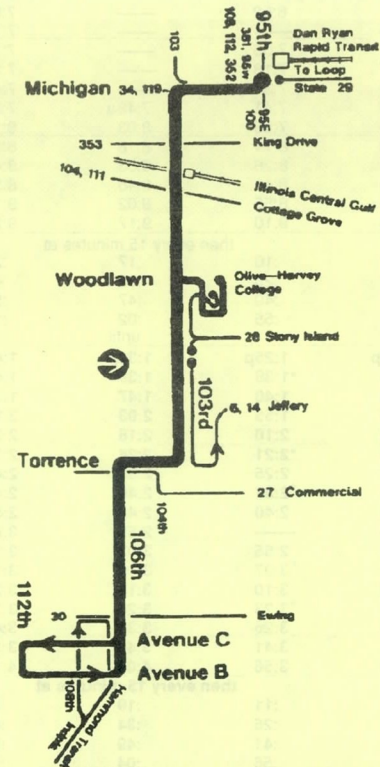

am light face
pm dark face

Savings

CTA
MONTHLY
PASS

CTA Pass Program
664-7200, Ext. 3399

Arrival and departure times may vary due to weather and traffic conditions

Para obtener mayor informacion, en Espanol, llame al Centro de informacion al 312-836-7000. En los suburbios llame sin recargo al 800 972-7200.

CTA operating costs are funded in part through the Regional Transportation Authority, by the federal and state governments, and the City of Chicago and County of Cook.

Effective September 13, 1992

106 103rd/106th