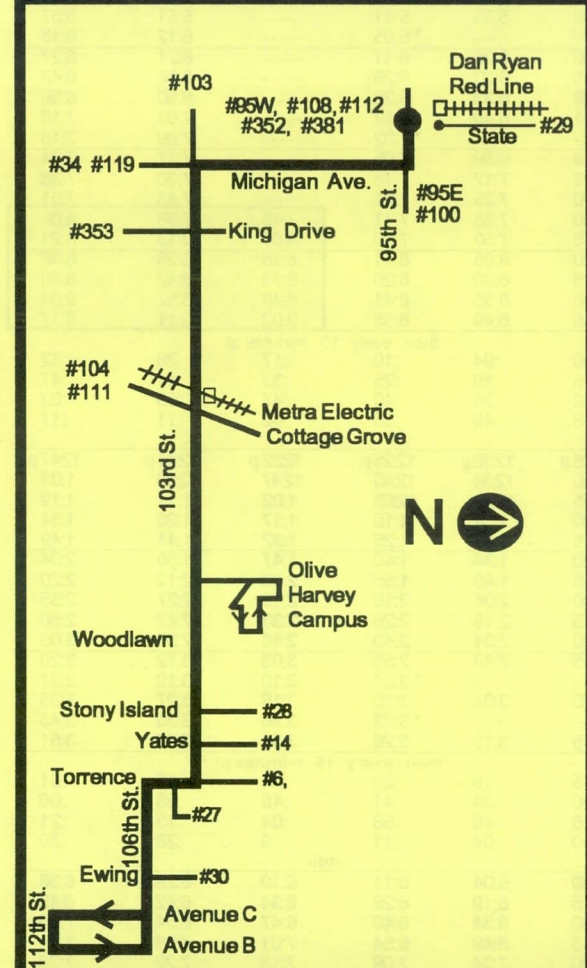

* Trips start/end 103rd/Stony Island

CTA operating costs are funded in part through the Regional Transportation Authority, by the federal and state governments, and the City of Chicago and County of Cook.

Para obtener mayor informacion, en Espanol,
llame al Centro de informacion al 836-7000

Effective June 30, 1996

106 103rd/106th