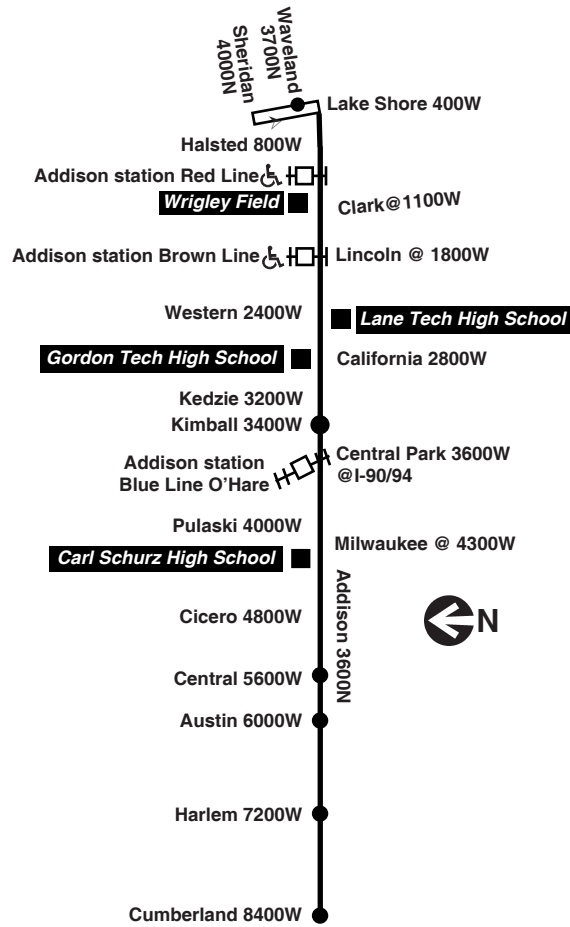

Chicago Transit Authority

152 

Addison

Effective December 22, 2013

Additional service may be provided on school days, late August through June

Monday thru Friday

152 Addison

Eastbound

then every 20 minutes until

9:50	10:02	10:08	10:20	10:28	10:36	10:40	
10:10	10:22	10:28	10:40	10:48	10:56	11:00	
10:32	10:43	10:49	11:00	11:09	11:16	11:20	

E - trip begins at Kedzie at time shown
K - trip begins/ends at Kimball at time shown
L - trip ends at Lake Shore/Addison at time shown
M - trip begins at Milwaukee at time shown

C - trip begins/ends at Central at time shown
K - trip begins at Kimball at time shown

Sunday/Holiday

152 Addison

Eastbound

Leave							Arrive
Addison/	Addison/	Addison/	Addison/	Addison/	Addison/	Lake Shore/	
Cumberland	Harlem	Austin	Pulaski	Western	Ashland	Waveland	
-----	-----	7:55C	8:05am	8:16am	8:22am	8:30a	
8:00am	8:05am	8:12	8:24	8:35	8:41	8:49	
8:20	8:25	8:32	8:44	8:55	9:01	9:09	
8:40	8:46	8:52	9:04	9:15	9:21	9:30	
9:00	9:06	9:13	9:24	9:36	9:43	9:51	
9:20	9:26	9:33	9:44	9:56	10:03	10:11	
9:40	9:46	9:53	10:05	10:18	10:25	10:34	
10:00	10:06	10:13	10:25	10:38	10:45	10:55	
10:20	10:26	10:33	10:45	10:58	11:05	11:15	
10:40	10:46	10:53	11:05	11:18	11:25	11:35	
11:00	11:05	11:12	11:26	11:39	11:46	11:56	
11:15	11:20	11:27	11:41	11:54	12:01pm	12:11pm	
11:30	11:35	11:42	11:56	12:09pm	12:16	12:26	
11:45	11:50	11:57	12:11pm	12:24	12:31	12:41	
12:00pm	12:05pm	12:12pm	12:26	12:39	12:46	12:56	
12:15	12:20	12:27	12:41	12:54	1:01	1:11	
12:30	12:35	12:42	12:56	1:09	1:16	1:26	
12:45	12:50	12:57	1:11	1:24	1:31	1:41	
1:00	1:05	1:12	1:26	1:39	1:46	1:56	
1:15	1:20	1:27	1:41	1:54	2:01	2:11	
1:30	1:35	1:42	1:56	2:09	2:16	2:26	
1:45	1:50	1:57	2:11	2:24	2:31	2:41	
2:00	2:05	2:12	2:26	2:39	2:46	2:56	
2:15	2:20	2:27	2:41	2:54	3:01	3:11	
2:30	2:35	2:42	2:56	3:09	3:16	3:26	
2:45	2:50	2:57	3:11	3:24	3:31	3:41	
3:00	3:05	3:12	3:26	3:39	3:46</		