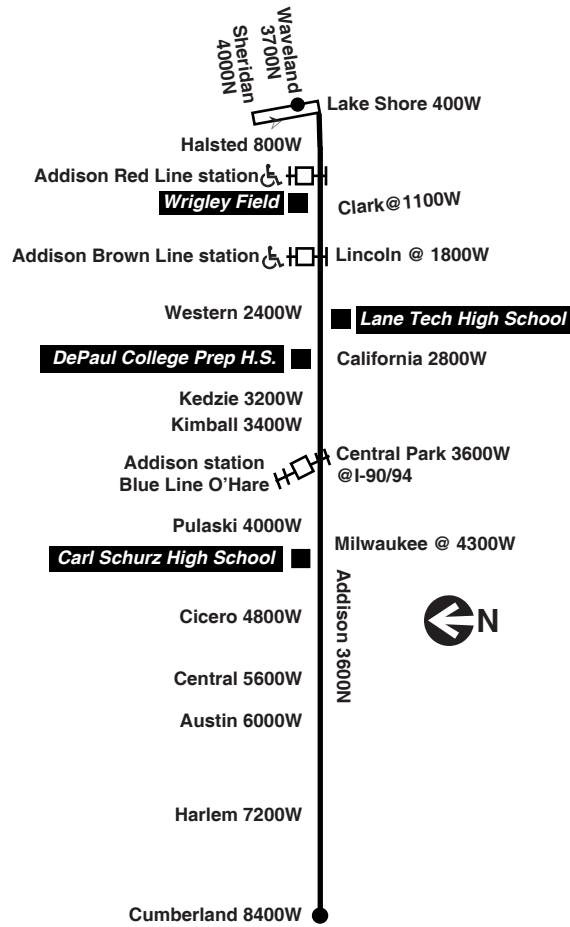

Westbound

LV Addison/ Campbell	Addison/ Kedzie	Addison/ Pulaski	Addison/ Central	Addison/ Harlem
3:31pm	3:37pm	3:47pm	4:00pm	4:10pm
3:36	3:42	3:52	4:05	4:20C
3:41	3:47	3:57	4:10	4:20

C - trip ends at Addison/Cumberland at time shown

Please Stand Up &

for Seniors and People with Disabilities

Federal law requires priority seating be designated for seniors and people with disabilities.

The schedules and other information in this timetable are subject to change. CTA does not assume responsibility for errors in timetables, nor for inconvenience or damage resulting from delayed trains or buses due to weather, traffic conditions, etc.

Supplementary service may be provided over portions of this route in addition to the trips shown. Please check destination signs and announcements when boarding buses.

CTA operating costs are funded in part through the Regional Transportation Authority, by the federal and state governments, and the City of Chicago and County of Cook.

For more information call the RTA Travel Information Center in Chicago: 312-836-7000. Open 5 a.m. until 1 a.m. every day.

Para obtener mayor información, en Español, llame al Centro de Información: 312-836-7000.

transitchicago.com

Chicago Transit Authority

152

Addison

Effective December 20, 2015

Additional service may be provided on school days, September through June

transitchicago.com

Monday thru Friday

Eastbound

Leave	Addison/ Cumberland	Addison/ Harlem	Addison/ Austin	Addison/ Pulaski	Addison/ Western	Addison/ Ashland	Lake Shore/ Waveland
-----	-----	4:45C	4:56am	5:05am	5:10am	5:17am	-----
-----	-----	5:00C	5:11	5:20	5:25	5:32	-----
5:00am	5:06am	5:13	5:26	5:35	5:40	5:47	-----
5:13	5:19	5:26	5:40	5:51	5:57	6:05	5:20am
5:24	5:31	5:38	5:52	6:04	6:10	6:19	-----
-----	-----	5:50C	6:03	6:16	6:22	6:31	5:37
5:43	5:50	5:57	6:12	6:25	6:31	6:40	-----
-----	-----	6:07C	6:20	6:33	6:39	6:48	-----
5:58	6:05	6:12	6:27	6:40	6:46	6:55	5:54
-----	-----	6:20C	6:33	6:46	6:52	7:01	-----
6:09	6:16	6:23	6:39	6:52	6:59	7:08	-----
-----	6:20S	6:27	6:43	6:57	7:03	7:12	6:10
6:18	6:25	6:32	6:48	7:01	7:08	7:17	-----
-----	6:29S	6:36	6:52	7:05	7:12	7:21	6:24
6:26	6:33	6:40	6:57	7:11	7:18	7:27	6:37
6:30S	6:37	6:44	7:01	7:15	7:22	7:31	6:46
-----	6:41	6:48	7:05	7:19	7:26	7:35	6:54
6:38S	6:45	6:52	7:09	7:23	7:30	7:39	7:01
6:42	6:49	6:56	7:13	7:27	7:34	7:43	7:07
6:45S	6:52	6:59	7:16	7:30	7:37	7:46	7:14
-----	6:56	7:03	7:20	7:34	7:41	7:50	7:19S
6:52S	6:59	7:06	7:23	7:37	7:44	7:53	7:24
6:56	7:03	7:10	7:27	7:41	7:48	7:57	7:30S
6:59S	7:06	7:13	7:30	7:44	7:51	8:00	7:36
7:03	7:10	7:17	7:33	7:48	7:56	8:06	7:43
7:07S	7:14	7:21	7:37	7:52	8:00	8:10	7:51
-----	7:18	7:25	7:41	7:56	8:04	8:14	7:58
7:16	7:23	7:30	7:46	8:01	8:09	8:19	8:06
-----	7:29	7:36	7:52	8:07	8:15	8:25	8:13
7:29	7:36	7:43	7:59	8:14	8:22	8:32	8:21
-----	7:44	7:51	8:07	8:22	8:30	8:40	8:28
7:46	7:53	8:00	8:16	8:31	8:39	8:49	8:36

then every 10 to 18 minutes until

1:28pm	1:34pm	1:41pm	1:56pm	2:10pm	2:16pm	2:24pm
-----	1:44	1:51	2:06	2:20	2:26	2:34
1:48	1:54	2:01	2:16	2:30	2:36	2:44

then every 15 to 19 minutes from Cumberland, and every 7 to 10 minutes from from Harlem until

2:38	2:44	2:51	3:06	3:20	3:26	3:34
-----	-----	3:06M	3:10	3:24	3:30	3:37L
-----	2:51	2:58	3:13	3:27	3:33	3:41
2:53	2:59	3:06	3:21	3:35	3:41	3:49L
-----	3:06	3:13	3:28	3:42	3:48	3:56
3:08	3:14	3:21	3:36	3:50	3:56	4:04
-----	3:21	3:29	3:44	3:59	4:05	4:13
3:24	3:30	3:37	3:53	4:08	4:14	4:22
-----	3:38	3:45	4:01	4:16	4:22	4:30
3:40	3:46	3:53	4:10	4:24	4:30	4:39
3:48	3:54	4:02	4:18	4:33	4:39	4:48
3:57	4:03	4:11	4:28	4:43	4:49	4:58
4:07	4:13	4:21	4:38	4:53	4:59	5:08
-----	4:18S	4:26	4:43	4:58	5:04	5:13L
4:17	4:23	4:31	4:48	5:03	5:09	5:18
-----	4:28S	4:36	4:53	5:08	5:14	5:23L
4:27	4:33	4:41	4:58	5:13	5:19	5:28
4:32S	4:38	4:46	5:03	5:18	5:24	5:33L
4:37	4:43	4:51	5:08	5:23	5:29	5:38

then every 11 to 14 minutes until

6:16	6:22	6:30	6:46	7:00	7:07	7:16
6:32	6:38	6:45	7:01	7:14	7:21	7:30
6:49	6:55	7:02	7:18	7:31	7:38	7:47

then every 21 minutes until

8:55	9:01	9:07	9:18	9:29	9:34	9:42
9:16	9:22	9:28	9:39	9:50	9:55	10:03
9:37	9:43	9:49	10:00	10:11	10:16	10:24
9:47	9:53	9:59	10:01C	-----	-----	-----
10:05	10:11	10:17	10:19C	-----	-----	-----
10:25	10:31	10:37	10:39C	-----	-----	-----

C - Trip begins/ends at Central at time shown

L - trip ends at Lake Shore/Addison at time shown

M - trip begin/ends at Milwaukee at time shown on school days only

S - operates on school days only

152 Addison

Westbound