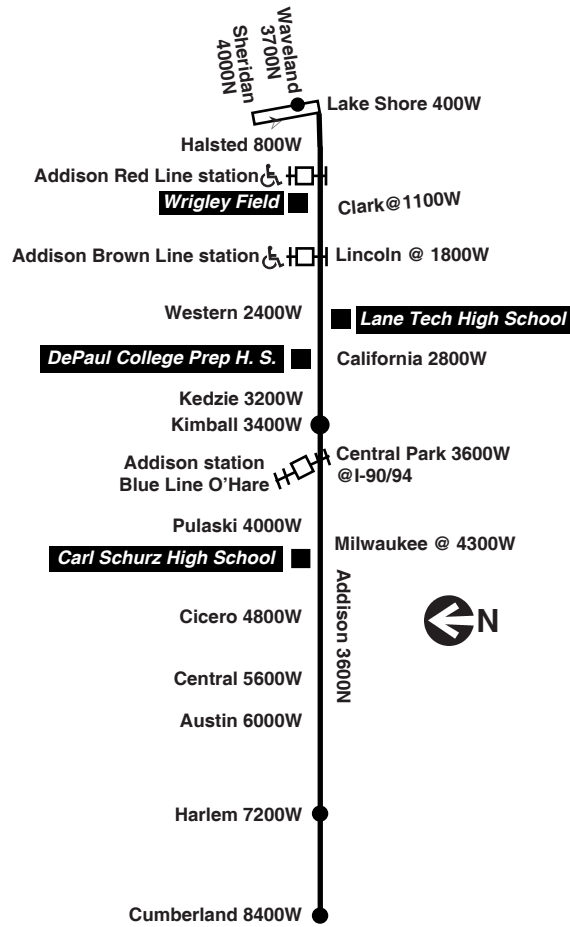

Westbound

LV Addison/ Campbell	Addison/ Kedzie	Addison/ Pulaski	Addison/ Central	Addison/ Harlem
3:26pm 3:31 3:36	3:32pm 3:37 3:42	3:42pm 3:47 3:52	3:55pm 4:00 4:05	4:05pm 4:15U 4:15

U - trip ends at Addison/Cumberland at time shown

Chicago Transit Authority

152

Addison

Effective September 3, 2017

Additional service may be provided on school days, September through June

Monday thru Friday

Eastbound

Leave	Addison/ Cumberland	Addison/ Harlem	Addison/ Central	Addison/ Pulaski	Addison/ Western	Addison/ Ashland	Arrive Lake Shore/ Waveland
-----	-----	4:45am	4:56am	5:05am	5:10am	5:17am	-----
-----	-----	5:00	5:11	5:20	5:25	5:32	-----
5:00am	5:06am	5:15	5:26	5:35	5:40	5:47	-----
5:13	5:19	5:28	5:40	5:51	5:57	6:05	-----
5:24	5:31	5:40	5:52	6:04	6:10	6:19	-----
-----	-----	5:50	6:03	6:16	6:22	6:31	-----
5:43	5:50	5:59	6:12	6:25	6:31	6:40	-----
-----	-----	6:07	6:20	6:33	6:39	6:48	-----
5:58	6:05	6:14	6:27	6:40	6:46	6:55	-----
-----	-----	6:20	6:33	6:46	6:52	7:01	-----
6:09	6:16	6:25	6:39	6:52	6:59	7:08	-----
6:18	6:25	6:34	6:48	7:01	7:08	7:17	-----
6:26	6:33	6:43	6:57	7:11	7:18	7:27	-----
-----	-----	6:41	6:51	7:05	7:19	7:26	-----
6:42	6:49	6:59	7:13	7:27	7:34	7:43	-----
-----	-----	6:56	7:06	7:20	7:34	7:41	-----
6:56	7:03	7:13	7:27	7:41	7:48	7:57	-----
7:03	7:10	7:20	7:33	7:48	7:56	8:06	-----
-----	-----	7:18	7:28	7:41	7:56	8:04	-----
7:16	7:23	7:33	7:46	8:01	8:09	8:19	-----
-----	-----	7:29	7:39	7:52	8:07	8:15	-----
7:29	7:36	7:46	7:59	8:14	8:22	8:32	-----
-----	-----	7:44	7:54	8:07	8:22	8:30	-----
7:46	7:53	8:03	8:16	8:31	8:39	8:49	-----
7:56	8:03	8:13	8:26	8:41	8:49	8:59	-----
8:08	8:15	8:25	8:38	8:52	9:00	9:09	-----
8:21	8:28	8:38	8:51	9:05	9:13	9:21	-----

then every 7 to 10 minutes to Pulaski, and every 15 to 20 minutes to Cumberland until

9:36	9:48	9:55	10:07	10:18	10:26	10:31
9:46	9:58	10:05	10:17	-----	-----	-----
9:56	10:08	10:15	10:27	10:37	10:46	10:50