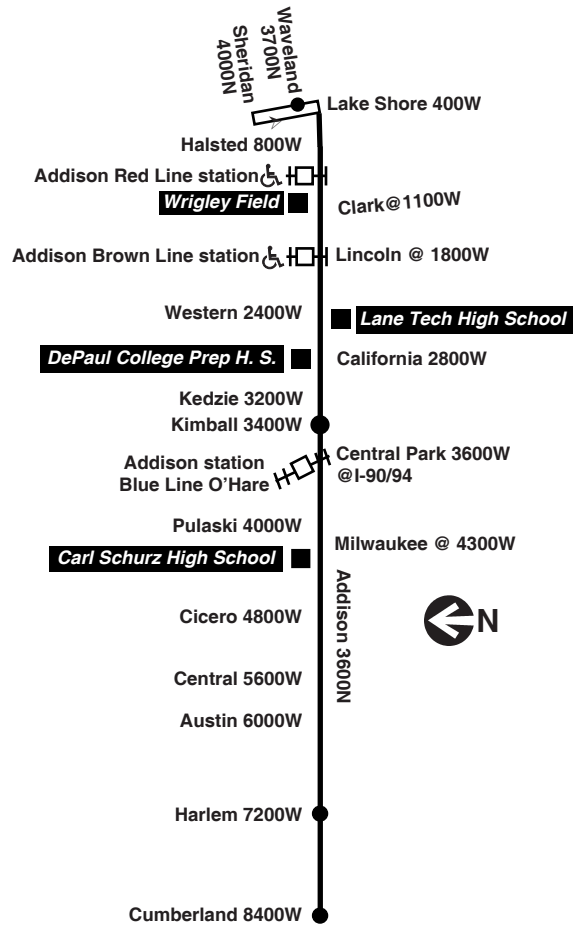

For more information call the RTA Travel Information Center in Chicago: 312-836-7000. Open 6am until 7pm, Monday thru Saturday.

Para obtener mayor información, en Español, llame al Centro de Información: 312-836-7000.

Chicago Transit Authority

152 

Addison

Effective June 16, 2019

Additional service may be provided on school days, September through June

Monday thru Friday 152 Addison

Eastbound

Leave	Addison/ Cumberland	Addison/ Harlem	Addison/ Central	Addison/ Pulaski	Addison/ Western	Addison/ Ashland	Lake Shore/ Waveland
-----	-----	4:27am	4:37am	4:47am	4:52am	5:00am	-----
-----	-----	4:44	4:54	5:04	5:09	5:17	-----
-----	-----	5:00	5:10	5:20	5:25	5:33	-----
5:00am	5:06am	5:15	5:25	5:36	5:41	5:49	-----
-----	-----	5:21	5:30	5:41	5:53	6:06	-----
5:27	5:33	5:42	5:53	6:05	6:11	6:19	-----
-----	-----	5:43	5:53	6:05	6:17	6:31	-----
5:45	5:51	6:01	6:13	6:26	6:32	6:40	-----
-----	-----	5:58	6:08	6:21	6:33	6:47	-----
5:59	6:06	6:16	6:29	6:42	6:48	6:56	-----
6:06	6:13	6:23	6:36	6:49	6:56	7:04	-----
6:13	6:20	6:30	6:44	6:58	7:04	7:13	-----
-----	-----	6:27	6:37	6:51	7:05	7:12	-----
6:27	6:34	6:44	6:59	7:14	7:21	7:30	-----
-----	-----	6:41	6:51	7:05	7:22	7:29	-----
6:41	6:48	6:58	7:13	7:30	7:38	7:47	-----
-----	-----	6:55	7:06	7:20	7:39	7:47	-----
6:56	7:03	7:13	7:28	7:48	7:56	8:05	-----
7:03	7:10	7:21	7:35	7:56	8:04	8:13	-----
-----	-----	7:18	7:28	7:43	8:03	8:11	-----
7:18	7:25	7:36	7:50	8:11	8:19	8:28	-----
-----	-----	7:34	7:44	7:59	8:18	8:26	-----
7:35	7:43	7:53	8:07	8:25	8:32	8:42	-----
-----	-----	7:51	8:02	8:16	8:32	8:39	-----
7:52	8:00	8:10	8:24	8:40	8:48	8:57	-----
8:01	8:08	8:18	8:32	8:47	8:54	9:03	-----
8:10	8:17	8:27	8:40	8:55	9:02	9:12	-----
8:21	8:28	8:38	8:51	9:05	9:11	9:21	-----

K - trip begins at Kimball at time shown