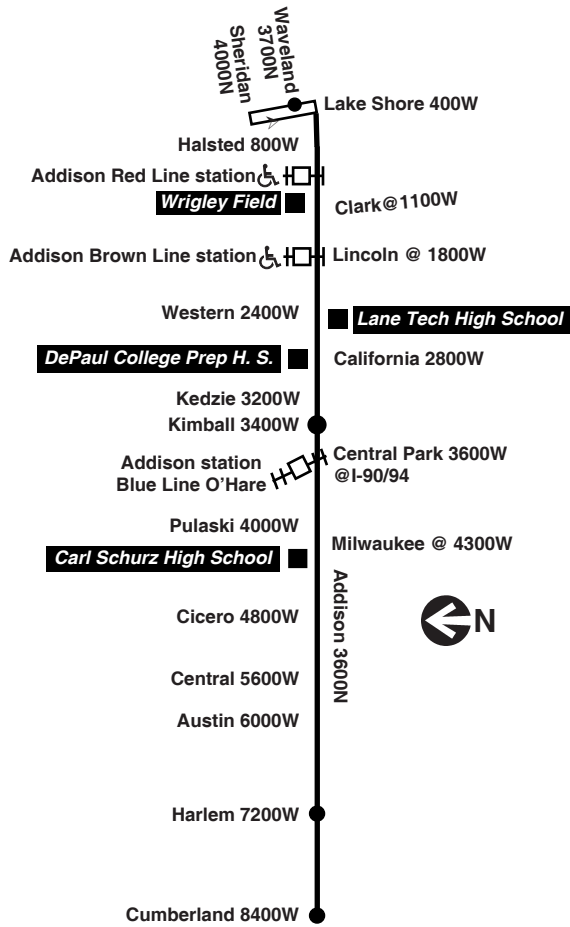

Westbound

LV Addison/ Campbell	Addison/ Pulaski	Addison/ Milwaukee	Addison/ Central	Addison/ Harlem
-----	-----	3:06pm	3:18pm	3:34U
-----	-----	3:16pm	3:28	3:38
3:26pm	3:42pm	-----	3:58	4:09
3:31	3:47	-----	4:02	4:20U
3:36	3:43	-----	4:08	4:20U

U - trip ends at Addison/Cumberland at time shown

Please Stand Up & for Seniors and People with Disabilities
Federal law requires priority seating be designated for seniors and people with disabilities.

The schedules and other information in this timetable are subject to change. CTA does not assume responsibility for errors in timetables, nor for inconvenience or damage resulting from delayed trains or buses due to weather, traffic conditions, etc.

Supplementary service may be provided over portions of this route in addition to the trips shown. Please check destination signs and announcements when boarding buses.

CTA operating costs are funded in part through the Regional Transportation Authority, by the federal and state governments, and the City of Chicago and County of Cook.

For more information call the RTA Travel Information Center in Chicago: 312-836-7000. Open 6am until 7pm every day.

Para obtener mayor información, en Español, llame al Centro de Información: 312-836-7000.

Chicago Transit Authority

152

Addison

Effective August 29, 2021

Additional service may be provided on school days, September through June

Monday thru Friday 152 Addison

Eastbound

Leave	Addison/ Cumberland	Addison/ Harlem	Addison/ Central	Addison/ Pulaski	Addison/ Western	Addison/ Ashland	Arrive Lake Shore/ Waveland
-----	-----	4:27am	4:37am	4:47am	4:52am	5:00am	-----
-----	-----	4:44	4:54	5:04	5:09	5:17	-----
-----	-----	5:00	5:10	5:20	5:25	5:33	-----
5:00am	5:06am	5:15	5:25	5:36	5:41	5:49	-----
-----	-----	5:21	5:30	5:41	5:53	6:06	-----
5:27	5:33	5:42	5:53	6:05	6:11	6:19	-----
-----	-----	5:43	5:53	6:05	6:17	6:23	-----
5:45	5:51	6:01	6:13	6:26	6:32	6:40	-----
-----	-----	5:57	6:07	6:20	6:32	6:46	-----
5:56	6:03	6:13	6:25	6:38	6:44	6:52	-----
-----	-----	6:07S	6:18	6:31	6:44	6:59	-----
-----	-----	6:11	6:21	6:35	6:48	7:03	-----
-----	-----	6:16S	6:26	6:39	6:53	7:08	-----
6:12	6:20	6:30	6:44	6:57	7:04	7:12	-----
-----	-----	6:24S	6:34	6:48	7:01	7:08	-----
-----	-----	6:27	6:37	6:51	7:05	7:12	-----
6:23S	6:30	6:40	6:54	7:09	7:15	7:24	-----
6:26	6:33	6:43	6:58	7:13	7:20	7:28	-----
6:29S	6:36	6:46	7:00	7:16	7:23	7:32	-----
-----	-----	6:39	6:49	7:03	7:19	7:26	-----
6:35S	6:42	6:52	7:06	7:23	7:30	7:39	-----
6:38	6:45	6:56	7:10	7:28	7:35	7:44	-----
6:41S	6:48	6:58	7:13	7:30	7:38	7:47	-----
-----	-----	6:51	7:02	7:16	7:34	7:42	-----
6:48S	6:55	7:06	7:20	7:39	7:47	7:56	-----
6:52	6:59	7:10	7:24	7:43	7:50	8:00	-----
6:56S	7:03	7:14	7:28	7:48	7:56	8:06	-----
-----	-----	7:07	7:18	7:32	7:53	8:01	-----
7:05S	7:12	7:22	7:37	7:57	8:05	8:15	-----
7:10	7:17	7:27	7:42	8:02	8:10	8:20	-----
-----	-----	7:22	7:33	7:47	8:08	8:16	-----
7:23	7:30	7:40	7:55	8:15	8:23	8:32	-----
-----	-----	7:37	7:48	8:02	8:21	8:29	-----
7:38	7:46	7:56	8:10	8:27	8:35	8:44	-----
7:46	7:54	8:04	8:18	8:34	8:42	8:51	-----

then every 10 to 18 minutes until

12:46pm	12:52pm	1:01pm	1:13pm	1:26pm	1:32pm	1:41pm
-----	-----	1:11	1:23	1:36	1:42	1:51
1:06	1:12	1:22	1:34	1:48	1:55	2:04

then every 14 to 20 minutes from Cumberland, and every 7 to 10 from Central until

3:11	3:18	3:29	3:42	3:58	4:03	4:13
-----	-----	3:37	3:50	4:06	4:11	4:21
3:27	3:35	3:45	3:58	4:14	4:20	4:29
-----	-----	3:44	3:54	4:07	4:23	4:38
3:46	3:53	4:04	4:17	4:33	4:38	4:48
3:55	4:03	4:13	4:26	4:42	4:48	4:57
4:05	4:12	4:23	4:36	4:52	4:57	5:07
-----	-----	4:17S	4:40	4:56	5:02	5:08
4:14	4:22	4:32	4:45	5:01	5:07	5:16
-----	-----	4:26S	4:37	4:50	5:06	5:11
4:24	4:31	4:42	4:55	5:11	5:16	5:26
4:28S	4:36	4:46	4:59	5:15	5:21	5:27
4:33	4:41	4:51	5:04	5:20	5:26	5:35

then every 10 to 20 minutes until

8:53	8:59	9:08	9:18	9:30	9:36	9:45
9:16	9:22	9:31	9:40	9:51	9:56	10:04
9:40	9:46	9:53	10:02	10:13	10:17	10:25
9:48	9:54	10:01	-----	-----	-----	-----
10:06	10:12	10:19	-----	-----	-----	-----
10:25	10:31	10:38	-----	-----	-----	-----
10:45	10:51	10:57	-----	-----	-----	-----
11:01	11:07	11:14	-----	-----	-----	-----
11:20	11:26	11:32	-----	-----	-----	-----

S - trip operates on school days only
am light face pm bold face

Westbound