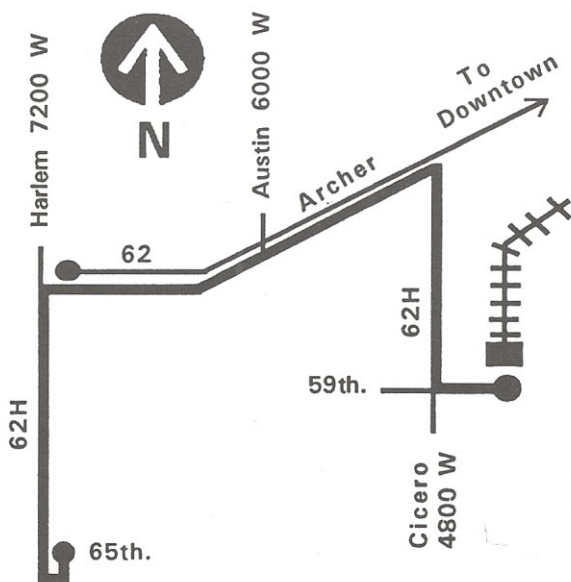

Effective July 05, 1994

62H Archer Harlem

For more information call the RTA
Travel Information Center in Chicago
or Suburbs: 836-7000

Open everyday of the year from 5AM until 1 AM next day

Monday thru Friday

Eastbound

Leave 65th/ Harlem	Archer/ Harlem	Archer/ Austin	Arrive Midway Station
5:41 a	5:47a	5:52a	6:03a
6:01	6:07	6:12	6:24
then every 12 to 15 minutes until			
9:06	9:13	9:18	9:29
9:26	9:33	9:38	9:49
9:46	9:53	9:58	10:09
10:06	10:13	10:18	10:29
10:26	10:33	10:38	10:49
10:46	10:53	10:58	11:09
11:06	11:13	11:19	11:30
11:26	11:33	11:39	11:50
11:46	11:53	11:59	12:10p
12:06p	12:13p	12:19p	12:30
12:26	12:33	12:39	12:50
12:46	12:53	12:59	1:10
1:06	1:13	1:19	1:30
1:26	1:33	1:39	1:50
1:46	1:53	1:59	2:10
2:06	2:13	2:19	2:30
2:21	2:28	2:34	2:45
2:36	2:43	2:49	3:01
2:51	2:58	3:05	3:17
3:06	3:13	3:20	3:32
then every 12 to 15 minutes until			
6:00	6:07	6:13	6:25
6:15	6:22	6:28	6:39
6:30	6:37	6:42	6:53
6:45	6:52	6:57	7:07
7:00	7:06	7:11	7:21
7:15	7:21	7:26	7:36
7:30	7:36	7:41	7:51

Route 62H operates Monday thru Saturday, day and early evening hours. At all other times, for service on Archer Avenue, use route 62 Archer Downtown.

Saturday

Eastbound

<u>Leave 65th/ Harlem</u>	<u>Archer/ Harlem</u>	<u>Archer/ Austin</u>	<u>Arrive Midway Station</u>
5:40a	5:45a	5:50a	5:59a
6:09	6:15	6:20	6:31
6:38	6:45	6:51	7:02
7:08	7:15	7:21	7:32
7:38	7:45	7:51	8:02
8:08	8:15	8:21	8:32
8:38	8:45	8:51	9:02
9:08	9:15	9:21	9:32
9:38	9:45	9:51	10:02
10:08	10:15	10:21	10:32
10:38	10:45	10:51	11:02
11:08	11:15	11:21	11:32
11:38	11:45	11:51	12:03p
12:08p	12:15p	12:21p	12:33
12:38	12:45	12:51	1:03
1:08	1:15	1:21	1:33
1:38	1:45	1:51	2:03
2:08	2:15	2:21	2:32
2:39	2:45	2:50	3:02
3:09	3:15	3:20	3:32
3:39	3:45	3:50	4:02
4:09	4:15	4:20	4:32
4:39	4:45	4:50	5:01
5:09	5:15	5:19	5:30
5:39	5:45	5:49	6:00
6:07	6:13	6:17	6:28
6:35	6:41	6:45	6:56