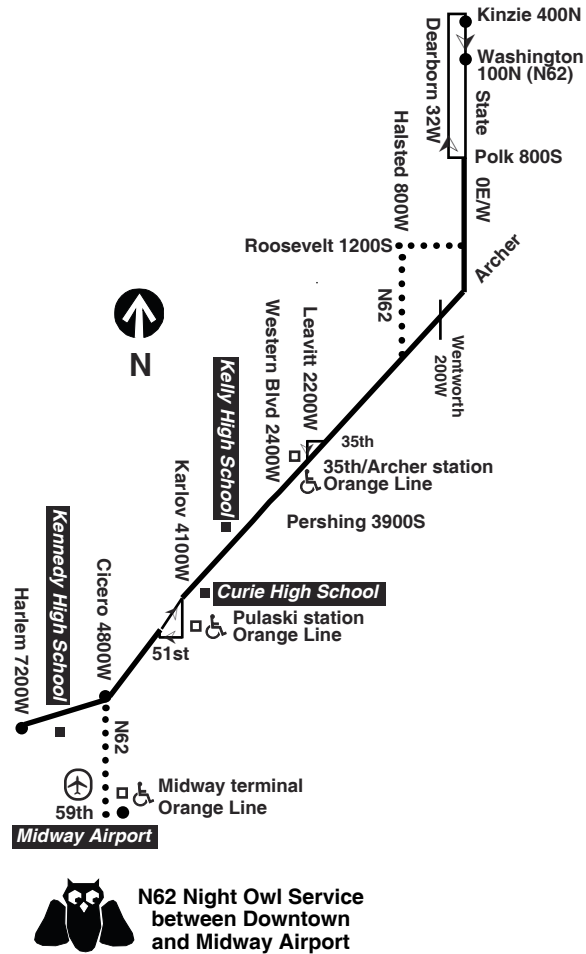

CTA Bike & Ride
Bicycle racks are available on the front exteriors of CTA buses. Bicycles can be placed on bicycle racks during normal hours of operation for each route. Racks accommodate two (2) bicycles at a time. Bicycles are also permitted on CTA trains during certain hours.

Please Stand Up
for Seniors and People with Disabilities
Federal law requires priority seating be designated for seniors and people with disabilities.

The schedules and other information in this timetable are subject to change. CTA does not assume responsibility for errors in timetables, nor for inconvenience or damage resulting from delayed trains or buses due to weather, traffic conditions, etc.

Supplementary service may be provided over portions of this route in addition to the trips shown. Please check destination signs and announcements when boarding buses.

CTA operating costs are funded in part through the Regional Transportation Authority, by the federal and state governments, and the City of Chicago and County of Cook.

For more information call the RTA Travel Information Center in Chicago: 312-836-7000. Open 6am until 7pm, Monday thru Saturday.

Para obtener mayor información, en Español, llame al Centro de Información: 312-836-7000.

Chicago Transit Authority

62

Archer

Effective August 21, 2022

Additional service may be provided on school days, September through June

Monday thru Friday

Northbound

Lv Archer/Harlem	Archer/Cicero	Archer/Pershing	Archer/Ashland	Archer/Wentworth	Arr Kinzie/State
3:10M	3:13am	3:28am	3:35am	--R--	3:58am
----	3:43	3:58	4:05	--R--	4:28
4:00	4:10	4:25	4:32	4:41am	4:58
4:20	4:30	4:45	4:52	5:01	5:18
4:40	4:50	5:05	5:12	5:21	5:38
4:55	5:05	5:20	5:27	5:36	5:53
5:10	5:20	5:35	5:42	5:51	6:08
5:25	5:35	5:51	5:59	6:08	6:26
5:40	5:51	6:08	6:16	6:26	6:45
5:55	6:06	6:24	6:33	6:43	7:03
----	6:17	6:35	6:44	6:54	7:14
6:16	6:28	6:47	6:56	7:07	7:28
----	6:38	6:57	7:06	7:17	7:38
6:36	6:48	7:08	7:18	7:29	7:51
----	6:58	7:18	7:28	7:40	8:03
6:55	7:08	7:29	7:39	7:51	8:14

then every 11 to 14 minutes from Archer/Harlem until
10:32 10:44 11:02 11:12 11:22 11:43
10:47 10:59 11:17 11:27 11:37 11:57
11:01 11:13 11:31 11:41 11:51 12:12pm

then every 13 to 15 minutes from Archer/Harlem until

2:13pm	2:26pm	2:45pm	2:55pm	3:05pm	3:26
2:26	2:40	3:00	3:11	3:21	3:41
----	3:03C	3:04	3:15	3:25	3:45
----	3:08C	3:09	3:20	3:30	3:50
----	2:55P	3:09	3:20	3:30	----
2:39	2:53	3:13	3:24	3:34	3:54
----	3:13C	3:14	3:25	3:35	3:55
2:52	3:06	3:26	3:37	3:47	4:07
3:00N	3:12	3:32	3:43	3:53	----
3:05	3:19	3:39	3:50	4:00	4:20
3:18	3:32	3:52	4:03	4:13	4:33
----	3:50P	4:04	4:15	4:25	----
3:32	3:46	4:06	4:17	4:27	4:47

then every 14 to 17 minutes from Archer/Harlem until

5:43	5:55	6:14	6:24	6:33	6:53
5:58	6:10	6:29	6:39	6:48	7:07
6:14	6:26	6:45	6:55	7:04	7:23
6:30	6:42	7:00	7:10	7:20	7:39
6:47	6:59	7:16	7:25	7:34	7:53
7:05	7:17	7:34	7:43	7:52	8:10
7:24	7:35	7:52	8:01	8:10	8:28
7:44	7:55	8:12	8:21	8:30	8:48
8:04	8:15	8:32	8:41	8:50	9:08
8:24	8:35	8:52	9:01	9:10	9:28
8:45	8:56	9:13	9:22	9:31	9:48
9:07	9:18	9:35	9:44	9:53	10:10
9:30	9:40	9:56	10:04	10:13	10:30
9:54	10:04	10:19	10:28	10:36	10:53
10:17	10:27	10:43	10:51	11:00	11:16
10:41	10:51	11:06	11:15	11:23	11:39
11:05	11:14	11:28	11:36	11:44	11:59
11:20	11:29	11:43	11:51	11:59	12:14am
11:35	11:44	11:58	12:06am	--R--	12:29
11:50	11:59	12:13am	12:21	12:29am	12:44
12:05am	12:14am	12:28	12:36	--R--	12:59
12:20	12:29	12:43	12:51	12:59	1:14
12:35	12:44	12:58	1:06	--R--	1:29
1:05	1:14	1:28	1:36	--R--	1:59
1:30V	1:46	2:01	2:08	--R--	2:31
2:00V	2:16	2:31	2:38	--R--	3:01
2:40M	2:43	2:58	3:05	--R--	3:28

C - trip begins at Archer/California at time shown, school days only
P - trip begins at Archer/Pulaski at time shown, school days only
N-Trip begins at Archer/Narragansett at time shown, school days only
V - trip begins at Harlem but serves Midway Orange Line station
M - trip begins/ends at Midway Orange Line station at time shown
am light face **pm bold face**

62 Archer

Southbound