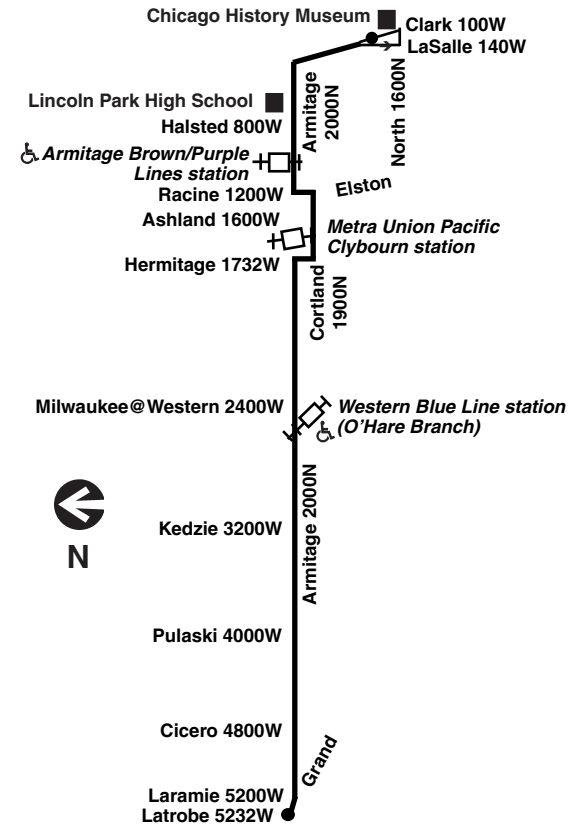

Federal law requires priority seating be designated for seniors and people with disabilities. **Please stand up** and yield these seats when needed for qualifying riders or when asked.

Schedules and other info in this timetable are subject to change. CTA does not assume responsibility for errors in timetables nor for inconvenience or damage resulting from delays.

Pay close attention to destination signs and announcements when boarding: added service may sometimes be provided over portions of this or any bus route and some trips can end before the furthest terminal on a line depending on service needs or time of day.

Bicycle racks are installed on the front of all CTA buses and are allowed on CTA trains during certain hours. See our [Bike & Ride brochure](#) or webpage for help on how to use racks and more.

Know before you go: Get alerts from us by text or e-mail about planned service changes every week or instant alerts for unplanned reroutes and disruptions. Sign up for CTA Updates today at transitchicago.com/updates.

For more travel information, use the Ventra app or call the RTA Travel Information Center at 312-836-7000. *Para obtener mayor información, en Español, llame al Centro de Información a 312-836-7000.*

Chicago Transit Authority

73 Armitage

Effective Jun. 9, 2024

All CTA buses are accessible

transitchicago.com/bus/73

Monday thru Friday

#73 Armitage

Eastbound

LV Grand/Latrobe	Armitage/Pulaski	Armitage/Western/Milwaukee	Cortland/Clybourn/Racine	AR Clark/LaSalle
4:20a	4:28a	4:39a	4:47a	4:58a
4:38	4:47	4:57	5:06	5:17
4:56	5:04	5:15	5:24	5:36
5:12	5:21	5:32	5:41	5:53
5:28	5:36	5:47	5:56	6:09
5:43	5:51	6:03	6:12	6:25
5:56	6:05	6:17	6:27	6:40
6:08	6:18	6:31	6:42	6:55
6:19	6:29	6:42	6:53	7:06
6:29	6:40	6:55	7:07	7:21
6:38	6:50	7:06	7:17	7:33
6:46	6:58	7:14	7:25	7:41
6:54	7:06	7:24	7:36	7:52
7:01	7:13	7:31	7:44	8:00
7:08	7:21	7:39	7:51	8:08
7:16	7:28	7:46	7:59	8:15
7:24	7:36	7:54	8:07	8:23
7:32	7:44	8:02	8:15	8:31
7:40	7:52	8:10	8:23	8:38
7:48	8:00	8:18	8:30	8:46
7:56	8:08	8:26	8:39	8:53
8:05	8:16	8:35	8:47	9:02
8:15	8:26	8:44	8:57	9:10
8:24	8:35	8:53	9:05	9:18
8:34	8:45	9:02	9:13	9:27
8:47	8:57	9:13	9:24	9:38
9:00	9:11	9:26	9:37	9:50
9:15	9:25	9:39	9:49	10:02
9:30	9:40	9:54	10:04	10:16
9:47	9:57	10:11	10:20	10:32
10:04	10:15	10:30	10:40	10:53
10:22	10:33	10:47	10:57	11:10
10:39	10:50	11:05	11:15	11:28
10:57	11:08	11:23	11:33	11:46
11:15	11:26	11:41	11:51	12:04p
11:33	11:44	11:59	12:09p	12:22
11:52	12:03p	12:17p	12:27	12:40
12:10p	12:21	12:36	12:46	12:59
12:29	12:40	12:54	1:04	1:17
12:47	12:58	1:12	1:22	1:35
1:04	1:15	1:29	1:39	1:52
1:20	1:31	1:45	1:55	2:08
1:35	1:45	2:00	2:09	2:24
1:49	1:59	2:14	2:23	2:38
2:02	2:12	2:27	2:36	2:51
2:13	2:23	2:38	2:47	3:02
then every 10 to 11 mintues until				
3:59	4:10	4:25	4:36	4:49
4:09	4:21	4:36	4:46	5:00
4:20	4:32	4:47	4:57	5:11
4:31	4:43	4:58	5:08	5:22
4:42	4:54	5:09	5:19	5:33
4:53	5:05	5:20	5:31	5:45
5:06	5:17	5:32	5:44	5:59
5:20	5:31	5:46	5:58	6:13
5:36	5:47	6:02	6:14	6:29
5:54	6:05	6:20	6:32	6:46
6:16	6:26	6:41	6:51	7:05
6:37	6:48	7:01	7:12	7:25
6:59	7:09	7:22	7:32	7:44
7:21	7:30	7:43	7:52	8:04
7:43	7:52	8:03	8:12	8:25
8:05	8:14	8:26	8:35	8:47
8:27	8:36	8:48	8:57	9:09
8:50	8:58	9:09	9:18	9:30
9:14	9:23	9:34	9:42	9:53
9:40	9:47	9:58	10:06	10:16
9:52	9:59	-----	-----	-----
10:12	10:19	-----	-----	-----
10:35	10:41	-----	-----	-----
10:57	11:04	-----	-----	-----

Westbound