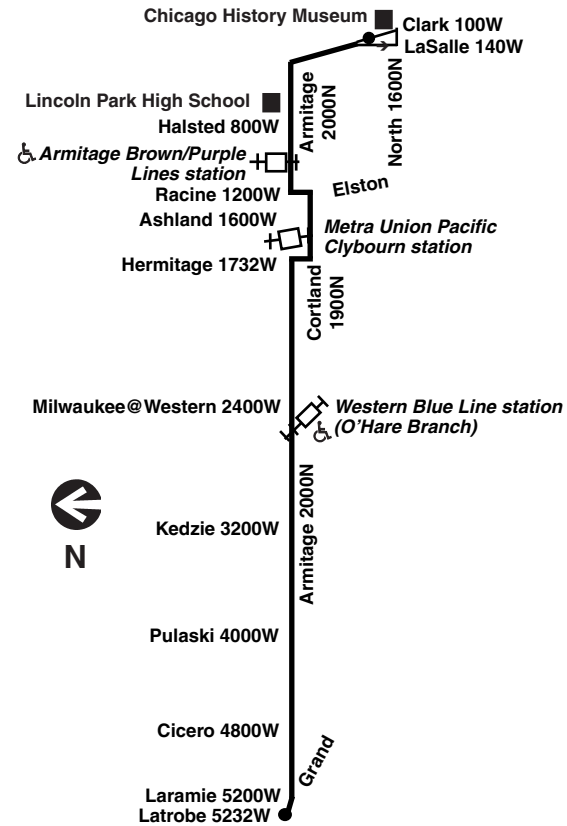

Federal law requires priority seating be designated for seniors and people with disabilities. **Please stand up** and yield these seats when needed for qualifying riders or when asked.

Schedules and other info in this timetable are subject to change. CTA does not assume responsibility for errors in timetables nor for inconvenience or damage resulting from delays.

Pay close attention to destination signs and announcements when boarding: added service may sometimes be provided over portions of this or any bus route and some trips can end before the furthest terminal on a line depending on service needs or time of day.

Bicycle racks are installed on the front of all CTA buses and are allowed on CTA trains during certain hours. See our [Bike & Ride brochure](#) or webpage for help on how to use racks and more.

Know before you go: Get alerts from us by text or e-mail about planned service changes every week or instant alerts for unplanned reroutes and disruptions. Sign up for CTA Updates today at transitchicago.com/updates.

For more travel information, use the Ventra app or call the RTA Travel Information Center at 312-836-7000. *Para obtener mayor información, en Español, llame al Centro de Información a 312-836-7000.*

Chicago Transit Authority

73 Armitage

Effective Aug. 25, 2024

All CTA buses are accessible

transitchicago.com/bus/73

Monday thru Friday

#73 Armitage

Eastbound

LV Grand/Latrobe	Armitage/Pulaski	Armitage/Western/Milwaukee	Cortland/Clybourn/Racine	AR Clark/LaSalle
4:20a	4:28a	4:39a	4:47a	4:58a
4:38	4:47	4:57	5:06	5:17
4:56	5:04	5:15	5:24	5:36
5:12	5:21	5:32	5:41	5:53
5:28	5:36	5:47	5:56	6:09
5:43	5:51	6:03	6:12	6:25
5:56	6:05	6:17	6:27	6:40
6:08	6:18	6:31	6:42	6:55
6:19	6:29	6:42	6:53	7:06
6:29	6:40	6:55	7:07	7:21
6:38	6:50	7:06	7:17	7:33
6:46	6:58	7:14	7:25	7:41
6:54	7:06	7:24	7:36	7:52
7:01	7:13	7:31	7:44	8:00
7:08	7:21	7:39	7:51	8:08
7:16	7:28	7:46	7:59	8:15
7:24	7:36	7:54	8:07	8:23
7:32	7:44	8:02	8:15	8:31
7:40	7:52	8:10	8:23	8:38
7:48	8:00	8:18	8:30	8:46
7:56	8:08	8:26	8:39	8:53
8:05	8:16	8:35	8:47	9:02
8:15	8:26	8:44	8:57	9:10
8:24	8:35	8:53	9:05	9:18
8:34	8:45	9:02	9:13	9:27
8:47	8:57	9:13	9:24	9:38
9:00	9:11	9:26	9:37	9:50
9:15	9:25	9:39	9:49	10:02
9:30	9:40	9:54	10:04	10:16
9:47	9:57	10:11	10:20	10:32
10:04	10:15	10:30	10:40	10:53
10:22	10:33	10:47	10:57	11:10
10:39	10:50	11:05	11:15	11:28
10:57	11:08	11:23	11:33	11:46
11:15	11:26	11:41	11:51	12:04p
11:33	11:44	11:59	12:09p	12:22
11:52	12:03p	12:17p	12:27	12:40
12:10p	12:21	12:36	12:46	12:59
12:29	12:40	12:54	1:04	1:17
12:47	12:58	1:12	1:22	1:35
1:04	1:15	1:29	1:39	1:52
1:20	1:31	1:45	1:55	2:08
1:35	1:45	2:00	2:09	2:24
1:49	1:59	2:14	2:23	2:38
2:02	2:12	2:27	2:36	2:51
2:13	2:23	2:38	2:47	3:02
then every 10 to 11 mintues until				
3:59	4:10	4:25	4:36	4:49
4:09	4:21	4:36	4:46	5:00
4:20	4:32	4:47	4:57	5:11
4:31	4:43	4:58	5:08	5:22
4:42	4:54	5:09	5:19	5:33
4:53	5:05	5:20	5:31	5:45
5:06	5:17	5:32	5:44	5:59
5:20	5:31	5:46	5:58	6:13
5:36	5:47	6:02	6:14	6:29
5:54	6:05	6:20	6:32	6:46
6:16	6:26	6:41	6:51	7:05
6:37	6:48	7:01	7:12	7:25
6:59	7:09	7:22	7:32	7:44
7:21	7:30	7:43	7:52	8:04
7:43	7:52	8:03	8:12	8:25
8:05	8:14	8:26	8:35	8:47
8:27	8:36	8:48	8:57	9:09
8:50	8:58	9:09	9:18	9:30
9:14	9:23	9:34	9:42	9:53
9:40	9:47	9:58	10:06	10:16
9:52	9:59	-----	-----	-----
10:12	10:19	-----	-----	-----
10:35	10:41	-----	-----	-----
10:57	11:04	-----	-----	-----

Westbound