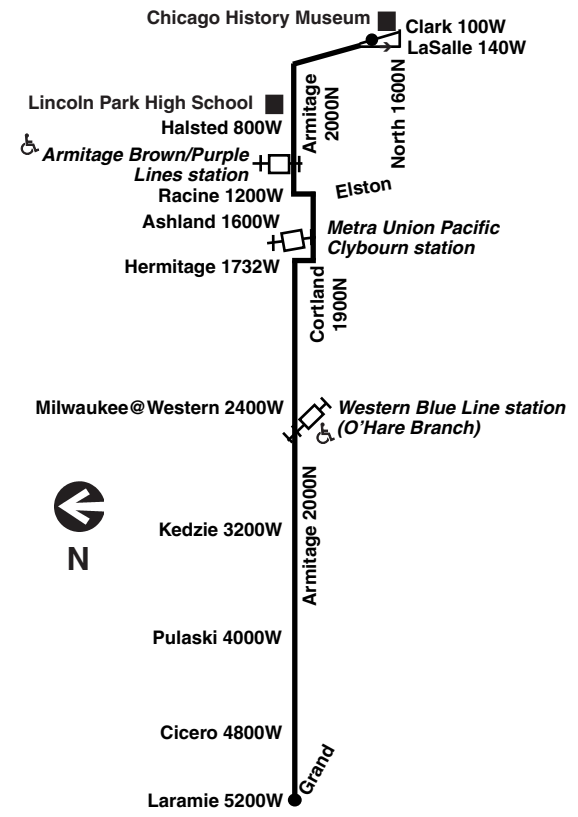

Federal law requires priority seating be designated for seniors and people with disabilities. **Please stand up** and yield these seats when needed for qualifying riders or when asked.

Schedules and other info in this timetable are subject to change. CTA does not assume responsibility for errors in timetables nor for inconvenience or damage resulting from delays.

Pay close attention to destination signs and announcements when boarding: added service may sometimes be provided over portions of this or any bus route and some trips can end before the furthest terminal on a line depending on service needs or time of day.

Bicycle racks are installed on the front of all CTA buses and are allowed on CTA trains during certain hours. See our Bike & Ride brochure or webpage for help on how to use racks and more.

Know before you go: Get alerts from us by text or e-mail about planned service changes every week or instant alerts for unplanned reroutes and disruptions. Sign up for CTA Updates today at transitchicago.com/updates.

For more travel information, use the Ventra app or call the RTA Travel Information Center at 312-836-7000. *Para obtener mayor información, en Español, llame al Centro de Información a 312-836-7000.*

Chicago Transit Authority

73 Armitage

Effective Mar. 29, 2026

All CTA buses are accessible

transitchicago.com/bus/73

Monday thru Friday

#73 Armitage

Eastbound

LV Grand/Laramie	Armitage/Cicero	Armitage/Pulaski	Armitage/Western/Milwaukee	Cortland/Clybourn/Racine	AR Clark/LaSalle
4:20a	4:24a	4:28a	4:39a	4:47a	4:58a
4:38	4:42	4:47	4:57	5:06	5:17
4:56	5:00	5:04	5:15	5:24	5:36
5:12	5:16	5:21	5:32	5:41	5:53
5:28	5:32	5:36	5:47	5:56	6:09
5:43	5:47	5:51	6:03	6:12	6:25
5:56	6:00	6:05	6:17	6:27	6:40
6:08	6:13	6:18	6:31	6:42	6:55
6:19	6:24	6:29	6:42	6:53	7:06
6:29	6:34	6:40	6:55	7:07	7:21
6:38	6:43	6:50	7:06	7:17	7:33
6:46	6:51	6:58	7:14	7:25	7:41
6:54	6:59	7:06	7:24	7:36	7:52
7:01	7:06	7:13	7:31	7:44	8:00
7:08	7:14	7:21	7:39	7:51	8:08
7:16	7:21	7:28	7:46	7:59	8:15
7:24	7:29	7:36	7:54	8:07	8:23
7:32	7:37	7:44	8:02	8:15	8:31
7:40	7:45	7:52	8:10	8:23	8:38
7:48	7:53	8:00	8:18	8:30	8:46
7:56	8:01	8:08	8:26	8:39	8:53
8:05	8:10	8:16	8:35	8:47	9:02
8:15	8:20	8:26	8:44	8:57	9:10
8:24	8:29	8:35	8:53	9:05	9:18
8:34	8:39	8:45	9:02	9:13	9:27
8:47	8:51	8:57	9:13	9:24	9:38
9:00	9:05	9:11	9:26	9:37	9:50
9:15	9:19	9:25	9:39	9:49	10:02
9:30	9:35	9:40	9:54	10:04	10:16
9:47	9:51	9:57	10:11	10:20	10:32
10:04	10:09	10:15	10:30	10:40	10:53
10:22	10:27	10:33	10:47	10:57	11:10
10:39	10:44	10:50	11:05	11:15	11:28
10:57	11:02	11:08	11:23	11:33	11:46
11:15	11:20	11:26	11:41	11:51	12:04p
11:33	11:38	11:44	11:59	12:09p	12:22
11:52	11:57	12:03p	12:17p	12:27	12:40
12:10p	12:15p	12:21	12:36	12:46	12:59
12:29	12:34	12:40	12:54	1:04	1:17
12:47	12:52	12:58	1:12	1:22	1:35
1:04	1:09	1:15	1:29	1:39	1:52
1:20	1:25	1:31	1:45	1:55	2:08
1:35	1:40	1:45	2:00	2:09	2:24
1:49	1:54	1:59	2:14	2:23	2:38
2:02	2:07	2:12	2:27	2:36	2:51
2:13	2:18	2:23	2:38	2:47	3:02
then every 10 to 11 mintues until					
3:59	4:04	4:10	4:25	4:36	4:49
4:09	4:14	4:21	4:36	4:46	5:00
4:20	4:25	4:32	4:47	4:57	5:11
4:31	4:36	4:43	4:58	5:08	5:22
4:42	4:47	4:54	5:09	5:19	5:33
4:53	4:58	5:05	5:20	5:31	5:45
5:06	5:11	5:17	5:32	5:44	5:59
5:20	5:25	5:31	5:46	5:58	6:13
5:36	5:41	5:47	6:02	6:14	6:29
5:54	5:59	6:05	6:20	6:32	6:46
6:16	6:21	6:26	6:41	6:51	7:05
6:37	6:42	6:48	7:01	7:12	7:25
6:59	7:03	7:09	7:22	7:32	7:44
7:21	7:25	7:30	7:43	7:52	8:04
7:43	7:47	7:52	8:03	8:12	8:25
8:05	8:09	8:14	8:26	8:35	8:47
8:27	8:31	8:36	8:48	8:57	9:09
8:50	8:54	8:58	9:09	9:18	9:30
9:14	9:18	9:23	9:34	9:42	9:53
9:40	9:44	9:47	9:58	10:06	10:16
10:01	10:05	10:08	-----	-----	-----
10:21	10:25	10:28	-----	-----	-----
10:44	10:48	10:50	-----	-----	-----
11:06	11:10	11:13	-----	-----	-----

Westbound