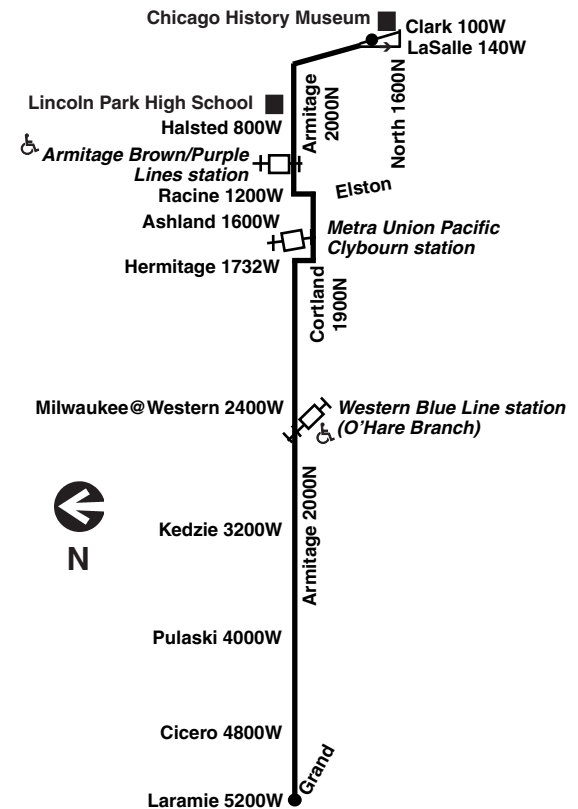

Federal law requires priority seating be designated for seniors and people with disabilities. **Please stand up** and yield these seats when needed for qualifying riders or when asked.

Schedules and other info in this timetable are subject to change. CTA does not assume responsibility for errors in timetables nor for inconvenience or damage resulting from delays.

Pay close attention to destination signs and announcements when boarding: added service may sometimes be provided over portions of this or any bus route and some trips can end before the furthest terminal on a line depending on service needs or time of day.

Bicycle racks are installed on the front of all CTA buses and are allowed on CTA trains during certain hours. See our Bike & Ride brochure or webpage for help on how to use racks and more.

Know before you go: Get alerts from us by text or e-mail about planned service changes every week or instant alerts for unplanned reroutes and disruptions. Sign up for CTA Updates today at transitchicago.com/updates.

For more travel information, use the Ventra app or call the RTA Travel Information Center at 312-836-7000. *Para obtener mayor información, en Español, llame al Centro de Información a 312-836-7000.*

Chicago Transit Authority

73 Armitage

Effective Jun. 7, 2026

All CTA buses are accessible

transitchicago.com/bus/73

Monday thru Friday

#73 Armitage

Eastbound

LV Grand/Laramie	Armitage/Cicero	Armitage/Pulaski	Armitage/Western/Milwaukee	Cortland/Clybourn/Racine	AR Clark/LaSalle
4:20a	4:24a	4:28a	4:39a	4:53a	5:03a
4:38	4:42	4:47	4:57	5:11	5:22
4:56	5:00	5:04	5:15	5:30	5:42
5:12	5:16	5:21	5:32	5:47	5:59
5:28	5:32	5:36	5:47	6:02	6:15
5:43	5:47	5:51	6:03	6:18	6:31
5:56	6:00	6:05	6:17	6:33	6:46
6:08	6:13	6:18	6:31	6:48	7:02
6:20	6:25	6:30	6:44	7:02	7:15
6:29	6:34	6:40	6:55	7:14	7:29
6:38	6:43	6:49	7:05	7:25	7:41
6:47	6:52	6:58	7:15	7:35	7:51
6:53	6:59	7:06	7:23	7:44	8:01
7:01	7:06	7:13	7:31	7:53	8:09
7:08	7:14	7:21	7:39	8:00	8:17
7:16	7:21	7:28	7:46	8:08	8:24
7:23	7:29	7:36	7:54	8:15	8:32
7:31	7:37	7:44	8:02	8:23	8:40
7:39	7:45	7:52	8:10	8:31	8:47
7:48	7:53	8:00	8:18	8:39	8:55
7:56	8:01	8:08	8:26	8:47	9:02
8:05	8:10	8:16	8:35	8:56	9:10
8:14	8:19	8:25	8:44	9:05	9:18
8:24	8:29	8:35	8:53	9:13	9:26
8:34	8:39	8:45	9:02	9:21	9:35
8:47	8:51	8:57	9:13	9:32	9:45
9:00	9:05	9:11	9:26	9:44	9:57
9:15	9:19	9:25	9:39	9:57	10:09
9:30	9:35	9:40	9:54	10:11	10:23
9:47	9:51	9:57	10:11	10:27	10:39
10:03	10:08	10:14	10:28	10:46	10:59
10:20	10:25	10:31	10:46	11:03	11:16
10:38	10:43	10:49	11:03	11:21	11:34
10:56	11:01	11:07	11:21	11:39	11:52
11:14	11:19	11:25	11:39	11:57	12:10p
11:32	11:37	11:43	11:57	12:15p	12:28
11:50	11:55	12:01p	12:16p	12:33	12:46
12:09p	12:14p	12:20	12:34	12:52	1:05
12:27	12:32	12:38	12:52	1:10	1:23
12:45	12:50	12:56	1:10	1:28	1:41
1:03	1:08	1:14	1:28	1:46	1:59
1:20	1:25	1:31	1:45	2:03	2:16
1:35	1:40	1:45	2:00	2:17	2:32
1:49	1:54	1:59	2:14	2:31	2:46
2:01	2:06	2:11	2:26	2:43	2:58
then every 10 to 11 mintues until					
3:48	3:53	3:59	4:14	4:32	4:46
3:58	4:03	4:09	4:24	4:42	4:56
4:09	4:14	4:21	4:36	4:54	5:07
4:21	4:26	4:32	4:47	5:05	5:19
4:32	4:37	4:43	4:58	5:16	5:30
4:43	4:48	4:54	5:09	5:27	5:41
4:54	4:59	5:05	5:20	5:39	5:54
5:06	5:11	5:17	5:32	5:52	6:07
5:20	5:25	5:31	5:46	6:06	6:21
5:36	5:41	5:47	6:02	6:22	6:37
5:54	5:59	6:05	6:20	6:39	6:54
6:15	6:20	6:26	6:40	6:58	7:12
6:37	6:42	6:47	7:01	7:18	7:31
6:59	7:03	7:09	7:22	7:39	7:51
7:21	7:25	7:30	7:43	7:58	8:10
7:43	7:47	7:52	8:03	8:19	8:31
8:05	8:09	8:14	8:26	8:41	8:53
8:27	8:31	8:36	8:48	9:03	9:15
8:51	8:55	8:59	9:10	9:25	9:37
9:14	9:18	9:23	9:34	9:48	9:59
9:40	9:44	9:47	9:58	10:11	10:22
10:03	10:07	10:10	-----	-----	-----
10:23	10:27	10:30	-----	-----	-----
10:45	10:49	10:52	-----	-----	-----
11:08	11:12	11:15	-----	-----	-----

Westbound