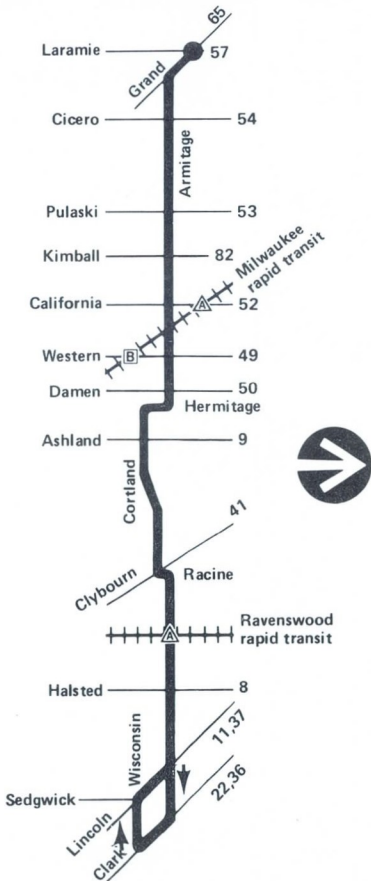

Armitage

Chicago Transit Authority

For more information call the RTA
24 hour Travel Information Center
in Chicago 836-7000
suburbs 800-972-7000 toll-free

For better service call Tuesday through Sunday
before 8:00a or after 5:00p

Monday thru Friday

Eastbound

Leave Grand/Laramie	Leave Armitage/Milwaukee	Arrive Clark/Wisconsin
4.10a	4.26a	4.42a
4.33	4.49	5.05
4.50	5.08	5.24
5.05	5.24	5.40
5.20	5.38	5.54
5.32	5.50	6.06
5.44	6.02	6.18
5.56	6.14	6.30
6.06	6.24	6.40
6.16	6.34	6.51
6.26	6.45	7.02
6.36	6.56	7.13
6.46	7.07	7.24
6.56	7.17	7.34
7.06	7.27	7.44
7.16	7.37	7.54
7.26	7.47	8.04
7.36	7.57	8.14
7.46	8.07	8.24
7.56	8.17	8.34
8.06	8.27	8.44
8.17	8.38	8.54
8.28	8.49	9.05
8.40	9.00	9.16
8.55	9.14	9.30
9.10	9.29	9.45
Then Every 15 Minutes At		
:25	:44	:00
:40	:59	:15
:55	:14	:30
:10	:29	:45
UNTIL		
12.10p	12.29p	12.45p
12.24	12.43	12.59
12.37	12.56	1.12
12.50	1.09	1.25
1.02	1.21	1.37
1.14	1.33	1.49
1.26	1.45	2.01
1.37	1.56	2.12
1.48	2.07	2.23
1.59	2.18	2.34
Then Every 9-10 Minutes Until		
4.29	4.51	5.08
4.40	5.00	5.17
4.52	5.12	5.28
5.05	5.24	5.40
5.18	5.37	5.53
5.32	5.51	6.07
5.46	6.05	6.21
6.01	6.20	6.35
6.16	6.34	6.49
6.31	6.48	7.03
6.46	7.02	7.17
7.01	7.17	7.32
7.15	7.31	7.46
7.30	7.46	8.01
7.46	8.02	8.17
8.02	8.18	8.33
8.20	8.36	8.51
Then Every 20 Minutes At		
:40	:56	:11
:00	:16	:31
:20	:36	:51
UNTIL		
12.20a	12.36a	12.52a
12.40	12.56	1.12

Saturday

Eastbound

Leave Grand/Laramie	Leave Armitage/Milwaukee	Arrive Clark/Wisconsin
---------------------	--------------------------	------------------------

4.19a	4.35a	4.51a
4.33	4.49	5.05
4.50	5.06	5.23
5.09	5.24	5.38
5.24	5.39	5.53