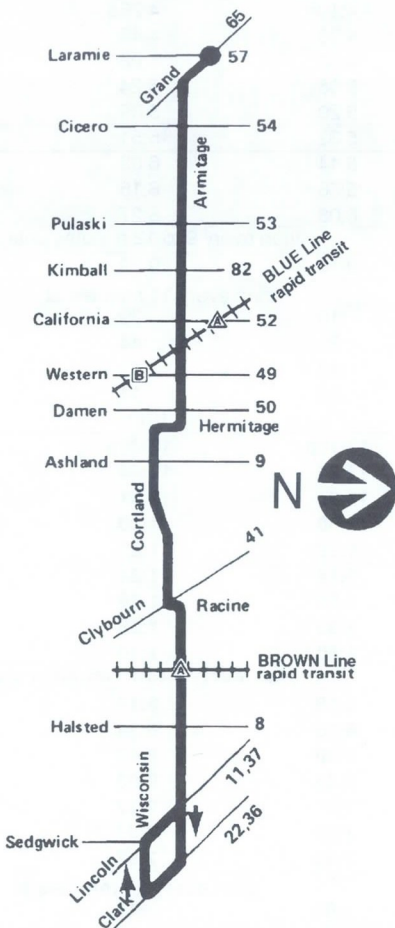

Effective September 11, 1994

73 Armitage

For more information call the RTA
Travel Information Center in
Chicago or suburbs 836-7000

Open every day of the year from 5AM until 1AM next day.

cta

Monday thru Friday

Eastbound

Leave Grand/ Laramie	Armitage/ Milwaukee	Arrive Clark/ Wisconsin
4:10a	4:26a	4:43a
4:33	4:49	5:06
4:50	5:08	5:24
5:05	5:24	5:40
5:20	5:39	5:55
then every 9 to 12 minutes until		
9:10	9:29	9:45
then every 15 minutes at		
:10	:29	:45
:25	:44	:00
:40	:59	:15
:55	:14	:30
until		
12:10p	12:29p	12:45p
12:24	12:44	12:59
12:37	12:57	1:12
12:50	1:10	1:25
1:02	1:22	1:37
1:14	1:34	1:49
1:26	1:46	2:01
1:38	1:58	2:13
1:50	2:10	2:25
then every 9 to 15 minutes until		
6:00	6:19	6:35
6:15	6:34	6:49
6:30	6:48	7:03
6:45	7:03	7:17
7:00	7:17	7:31
7:20	7:37	7:51
7:40	7:57	8:11
then every 20 minutes at		
:00	:17	:31
:20	:37	:51
:40	:57	:11
until		
12:00m	12:17a	12:31a
12:20a	12:37	12:51
12:40	12:57	1:11

Sunday/holiday

Eastbound

Leave Grand/ Laramie	Armitage/ Milwaukee	Arrive Clark/ Wisconsin
4:37a	4:54a	5:08a
5:07	5:24	5:38
5:37	5:54	6:08
6:07	6:24	6:38
6:27	6:44	6:58
6:47	7:04	7:18
then every 20 minutes at:		
:07	:24	:38
:27	:44	:58
:47	:04	:18
until		
6:07p	6:24p	6:38p
6:27	6:44	6:58
6:47	7:04	7:18
7:07	7:24	7:38
7:27	7:44	7:58
7:47	8:04	8:18
8:07	8:24	8:38
8:27	8:44	8:58