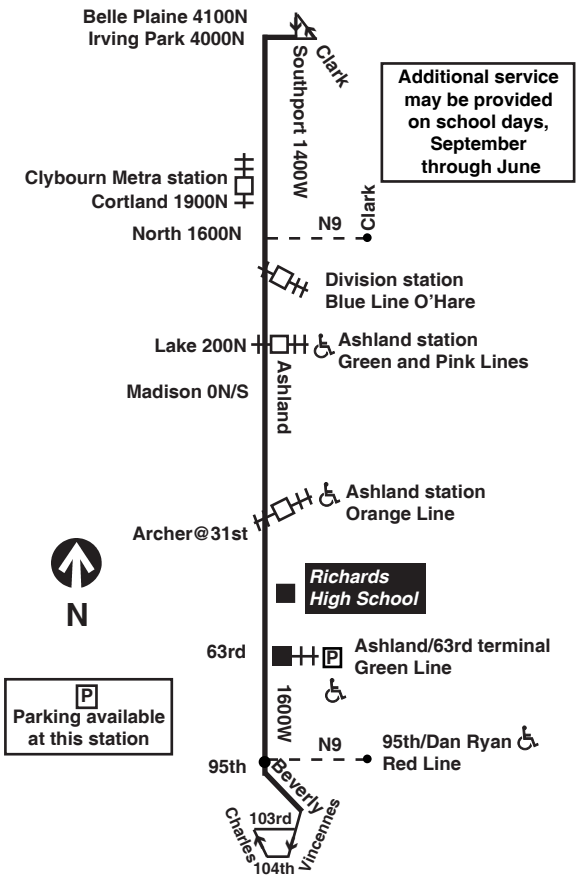

Night owl routes which connect with N9 Ashland include:

Red Line trains at North/Clybourn, N22 Clark, N77 Belmont, N66 Chicago, N20 Madison, N60 Blue Island, N62 Archer, N55 Garfield, N79 79th and N87 87th. Also, N5 South Shore Night Bus, N34 South Michigan and 352 Halsted at 95th/Dan Ryan station and O'Hare-Forest Park trains at Division/Milwaukee.

CTA Bike & Ride
Bicycle racks are available on the front exteriors of CTA buses. Bicycles can be placed on bicycle racks during normal hours of operation for each route. Racks accommodate two (2) bicycles at a time. Bicycles are also permitted on CTA trains during certain hours.

Please Stand Up
for Seniors and People with Disabilities
Federal law requires priority seating be designated for seniors and people with disabilities.

Supplementary service may be provided over portions of this route in addition to the trips shown. Please check destination signs and announcements when boarding buses.

For more information call the RTA Travel Information Center in Chicago: 312-836-7000. Open 6am until 7pm every day.

Para obtener mayor información, en Español, llame al Centro de Información: 312-836-7000.

Chicago Transit Authority

9
Ashland

Effective June 17, 2018

N9 Night Owl Service between 95th/Dan Ryan terminal and Clark/North

Monday thru Friday **9 Ashland**

Northbound

Leave Vincennes	95th/ Ashland	74th/ Ashland	Orange Line Station	Madison/ Ashland	Cortland/ Ashland	Arrive Clark/ Belle Plaine
3:10N	3:17am	3:17am	3:40am	3:53am	4:04am	4:18am
3:16N	3:23	3:26	3:55	4:08	4:19	4:33
3:37N	3:44	3:32	4:10	4:24	4:34	4:48
3:46N	3:53	3:47	4:25	4:39	4:50	5:04
4:07N	4:14	4:02	4:47	5:02	5:13	5:27
4:23	4:30	4:12	4:58	5:13	5:25	5:40
4:38	4:45	4:22	5:15	5:31	5:42	5:58
4:53	5:00	4:42	5:31	5:47	5:59	6:16
5:08	5:15	4:55	5:47	6:04	6:16	6:33
5:23	5:30	5:04	6:03	6:21	6:34	6:52
5:38	5:45	5:19	6:19	6:38	6:51	7:09
5:53	6:00	5:34	6:35	6:54	7:07	7:26
6:02	6:10	5:50	6:51	7:10	7:24	7:42
then every 10 to 15 minutes from 104th/Vincennes until						
8:54	9:07	9:14	9:47	10:06	10:21	10:40
9:11	9:24	9:22	9:55	10:14	10:29	10:48
9:25	9:38	9:30	10:03	10:22	10:36	10:56
then every 9 minutes from 95th/Ashland until						
11:58	12:11pm	12:11pm	12:43pm	1:02pm	1:16pm	1:35pm
12:14pm	12:27	12:27	12:59	1:18	1:32	1:51
12:28	12:41	12:34	1:06	1:25	1:39	1:58
12:40	12:47	12:41	1:13	1:32	1:46	2:05
12:51	12:53	12:47	1:19	1:37	1:52	2:10
1:01	1:04	12:53	1:25	1:43	1:58	2:16
1:11	1:09	12:59	1:31	1:49	2:03	2:22
1:16	1:14	1:04	1:36	1:54	2:09	2:27
1:29	1:19	1:09	1:41	1:59	2:14	2:32
1:44	1:24	1:14	1:46	2:04	2:19	2:38
1:58	1:29	1:19	1:51	2:09	2:24	2:43
2:13	1:43	1:24	2:02	2:15	2:31	2:50
2:27	1:57	1:29	2:20	2:36	2:52	3:11
2:35pm	2:12	1:43	2:34	2:49	3:09	3:28
	2:13	1:57	2:48	3:04	3:24	3:43
	2:27	2:12	3:03	3:18	3:38	3:57
	2:42	2:27	3:18	3:34	3:56	4:15
	2:55	2:42	3:32	3:50	4:13	4:32
		2:55	3:27	3:45	4:04	4:27
then every 14 to 15 minutes from 104th/Vincennes until						
7:15	7:38	7:36	8:07	8:23	8:36	8:55
	7:54	7:53	8:24	8:40	8:54	9:13
	8:10	8:09	8:40	8:56	9:09	9:28
	8:26	8:25	8:55	9:11	9:24	9:42
	8:43	8:40	9:10	9:26	9:39	9:57
	9:01	8:57	9:26	9:42	9:55	10:12
	9:20	9:14	9:43	9:59	10:12	10:29
	9:40	9:33	10:02	10:17	10:29	10:46
	10:00	9:52	10:20	10:34	10:46	11:03
	10:20	10:11	10:39	10:53	11:05	11:21
	10:40	10:31	10:58	11:12	11:24	11:39
	11:00	10:50	11:16	11:31	11:43	11:58
	11:20	11:10	11:36	11:50	12:01am	12:16am
	11:40	11:30	11:56	12:10am	12:21	12:36
	12:00am	11:50	12:16am	12:30	12:41	12:56
12:16N	12:23	12:10am	12:36	12:50	1:01	1:16
12:29	12:39	12:33	12:59	1:13	1:31C	1:46
12:46N	12:53	12:39	1:29	1:42	2:00C	2:15
1:16N	1:23	1:12	1:47	2:12	2:30C	2:45
1:36	1:47	1:34	1:59	2:26	2:58C	3:13
1:46N	1:53	1:47	2:26	2:39	3:28C	3:43
2:09	2:23	2:18	2:53	3:09	3:38C	3:53
2:16N	2:23	2:23	2:56	3:09	3:38C	3:53
2:44	2:53	2:44	3:19	3:32	4:01	4:16
2:46N	2:53	2:53	3:26	3:39	3:51	4:04

Southbound