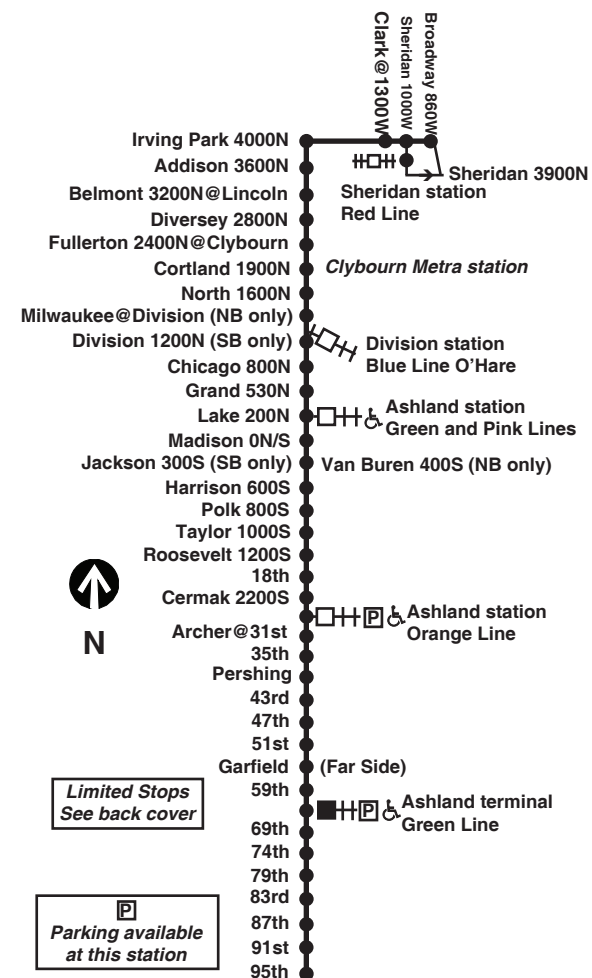

CTA Bike & Ride

Bicycle racks are available on the front exteriors of CTA buses. Bicycles can be placed on bicycle racks during normal hours of operation for each route. Racks accommodate two (2) bicycles at a time. Bicycles are also permitted on CTA trains during certain hours.

Please Stand Up ♿

for Seniors and People with Disabilities
Federal law requires priority seating be designated for seniors and people with disabilities.

The schedules and other information in this timetable are subject to change. CTA does not assume responsibility for errors in timetables, nor for inconvenience or damage resulting from delayed trains or buses due to weather, traffic conditions, etc.

Supplementary service may be provided over portions of this route in addition to the trips shown. Please check destination signs and announcements when boarding buses.

CTA operating costs are funded in part through the Regional Transportation Authority, by the federal and state governments, and the City of Chicago and County of Cook.

For more Information call the RTA Travel Information Center in Chicago: 836-7000. Open 5 a.m. until 1 a.m. every day.

Para obtener mayor información, en Español, llame al Centro de Información: 836-7000.

X9 ♿

Ashland Express
Effective December 21, 2015