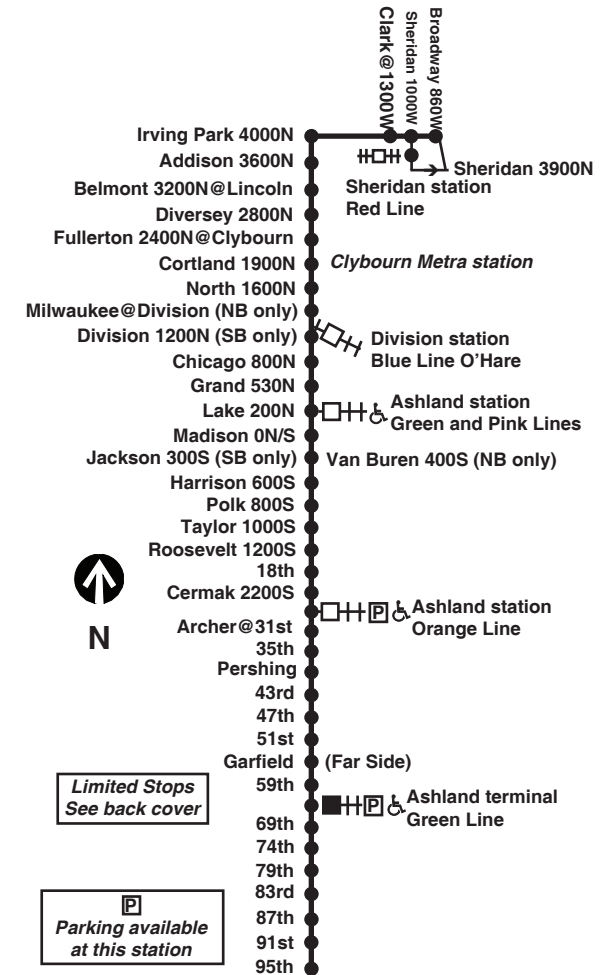

Route X9 Ashland Express ♿ makes limited stops weekdays a.m through p.m. rush hours, between Sheridan/Irving Park - Sheridan Red Line station and Ashland/95th via Ashland and Irving Park.

CTA Bike & Ride

Chicago Transit Authority

Ashland Express
Effective December 19, 2016

Monday thru Friday

X9 Ashland Express

X9 Ashland Express - Stops

Northbound

Leave 95th/ Ashland	74th/ Ashland	Green Line 63rd/ Ashland	Orange Line Station	Blue Line Division/ Ashland	Arrive Irving Park/ Broadway
----	4:48am	4:53am	5:09am	5:30am	5:50am
----	5:00	5:05	5:21	5:42	6:02
----	5:12	5:17	5:34	5:55	6:16
----	5:24	5:30	5:47	6:09	6:32
----	5:36	5:42	6:00	6:22	6:46
----	5:48	5:54	6:13	6:37	7:02
----	6:00	6:06	6:26	6:50	7:16
6:00am	6:10	6:16	6:36	7:00	7:26
6:07	6:17	6:23	6:43	7:07	7:33
6:13	6:24	6:30	6:49	7:15	7:41
6:18	6:29	6:35	6:55	7:21	7:48
6:22	6:33	6:39	6:59	7:25	7:52
6:26	6:37	6:43	7:03	7:30	7:57
6:30	6:41	6:47	7:07	7:35	8:02
6:34	6:45	6:51	7:11	7:39	8:06
6:38	6:49	6:55	7:15	7:43	8:10
6:43	6:54	7:00	7:20	7:48	8:15
6:49	7:00	7:06	7:26	7:54	8:21
6:56	7:07	7:13	7:33	8:01	8:28
7:04	7:15	7:21	7:41	8:09	8:36
7:12	7:23	7:29	7:49	8:17	8:44
7:21	7:32	7:38	7:58	8:26	8:53
7:30	7:41	7:47	8:07	8:35	9:02
7:40	7:51	7:57	8:17	8:45	9:12
7:50	8:01	8:07	8:27	8:55	9:22
8:01	8:13	8:19	8:38	9:04	9:29
8:12	8:24	8:30	8:49	9:15	9:40
8:24	8:36	8:42	9:01	9:27	9:52
8:36	8:48	8:54	9:13	9:39	10:04
8:48	9:00	9:06	9:25	9:51	10:16
9:00	9:12	9:18	9:37	10:03	10:28