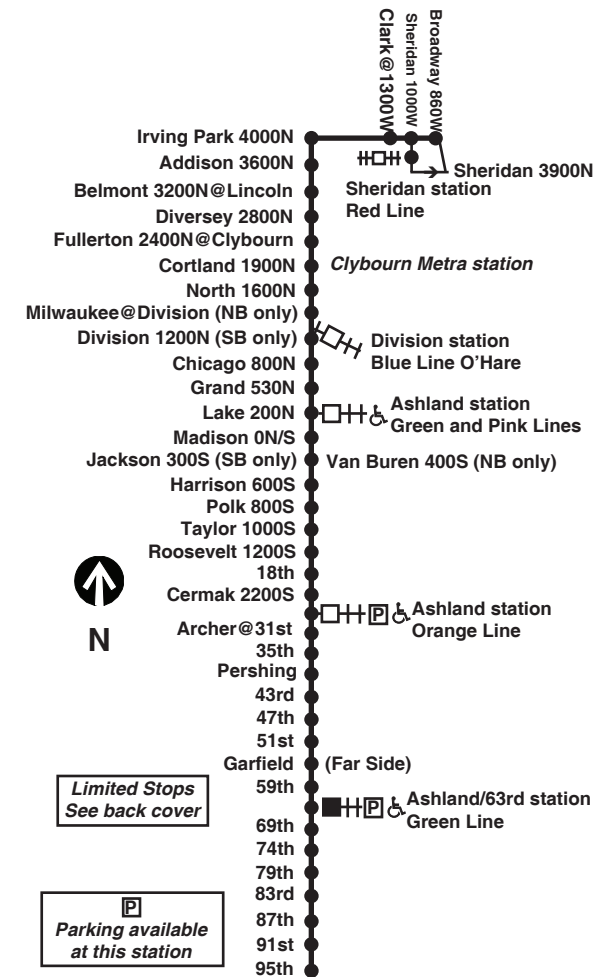

Route X9 Ashland Express ♿ makes limited stops weekdays a.m through p.m. rush hours, between Sheridan/Irving Park - Sheridan Red Line station and Ashland/95th via Irving Park and Ashland.

CTA Bike & Ride

For more Information call the RTA Travel Information Center in Chicago: 836-7000. Open 6am until 7pm every day.

Para obtener mayor información, en Español, llame al Centro de Información: 836-7000.

X9 ♿

Ashland Express

Effective June 18, 2018

Monday thru Friday

X9 Ashland Express

Northbound

Leave Ashland/ 95th	Ashland/ 74th	Green Line Ashland/ 63rd	Orange Line Station	Blue Line Ashland/ Division	Arrive Irving Park/ Broadway
-----	4:48am	4:53am	5:09am	5:30am	5:50am
-----	5:00	5:05	5:21	5:42	6:02
-----	5:12	5:17	5:34	5:55	6:16
-----	5:24	5:30	5:47	6:09	6:32
-----	5:36	5:42	6:00	6:22	6:46
-----	5:48	5:54	6:13	6:37	7:02
-----	6:00	6:06	6:26	6:50	7:16
6:00am	6:10	6:16	6:36	7:00	7:26
6:07	6:17	6:23	6:43	7:07	7:33
6:13	6:24	6:30	6:49	7:15	7:41
6:18	6:29	6:35	6:55	7:21	7:48
6:22	6:33	6:39	6:59	7:25	7:52
6:26	6:37	6:43	7:03	7:30	7:57
6:30	6:41	6:47	7:07	7:35	8:02
6:34	6:45	6:51	7:11	7:39	8:06
6:38	6:49	6:55	7:15	7:43	8:10
6:43	6:54	7:00	7:20	7:48	8:15
6:49	7:00	7:06	7:26	7:54	8:21
6:56	7:07	7:13	7:33	8:01	8:28
7:04	7:15	7:21	7:41	8:09	8:36
7:12	7:23	7:29	7:49	8:17	8:44
7:21	7:32	7:38	7:58	8:26	8:53
7:30	7:41	7:47	8:07	8:35	9:02
7:40	7:51	7:57	8:17	8:45	9:12
7:50	8:01	8:07	8:27	8:55	9:22
8:01	8:13	8:19	8:38	9:04	9:29
8:12	8:24	8:30	8:49	9:15	9:40
8:24	8:36	8:42	9:01	9:27	9:52
8:36	8:48	8:54	9:13	9:39	10:04
8:48	9:00	9:06	9:25	9:51	10:16
9:00	9:12	9:18	9:37	10:03	10:28